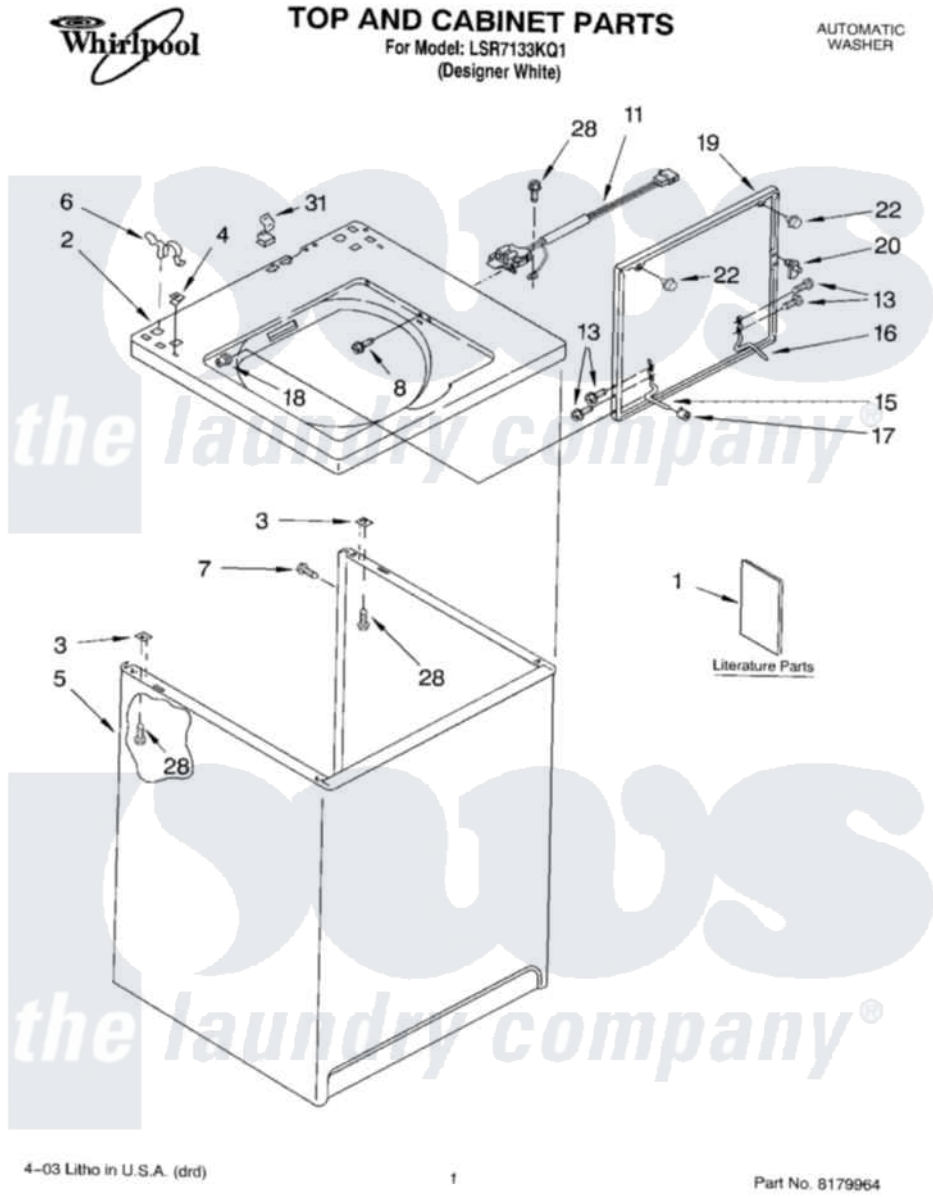

Whirlpool LSR7133KQ1 01 - TOP AND CABINET PARTS

4-03 Litho in U.S.A. (drd)

1

Part No. 8179964

[Whirlpool Residential Whirlpool LSR7133KQ1 Washer Parts](#) Parts Diagram 01 - TOP AND CABINET PARTS
 Click on the part number to view part

Item	Original Part Number	Replaced By	Status	Part Description
1	LIT3956025		Not Available	Literature Parts (Installation Instructions)
"	LIT3955901		Not Available	Literature Parts (Feature Sheet)
"	LIT3955869			Literature Parts
"	LIT3956266		Not Available	Literature Parts (Energy Guide)
"	LIT3954705		Not Available	Literature Parts (Wiring Diagram)
"	N/A		Not Available	Following May Be Purchased DO-IT-YOURSELF REPAIR MANUALS
"	LIT4313896	4313896		Do-It-Yourself Repair Manuals
2	8274315		Not Available	Top (White)
3	62750			Spacer, Cabinet To Top (4)
4	357213			Nut, Push-In
5	63424			Cabinet
6	62780			Clip, Top And Cabinet And Rear Panel
7	3357011	308685		Side Trim)

8	3356311		Screw And Washer, Lid Switch Shield
11	3949237	3949247	Switch-Lid
13	3351355	W10119828	Screw, Lid Hinge Mounting
15	54584		Hinge, Lid
16	91770		Hinge, Lid
17	19119		Bumper, Lid Hinge
18	21258		Bearing, Lid Hinge
19	3361411	W10193874	Lid
20	358684		Strike, Lid Switch
22	9724509		Bumper, Lid
28	3390631		Screw, 10-16 X 3/8
31	90016		Clip, Pressure Switch Hose