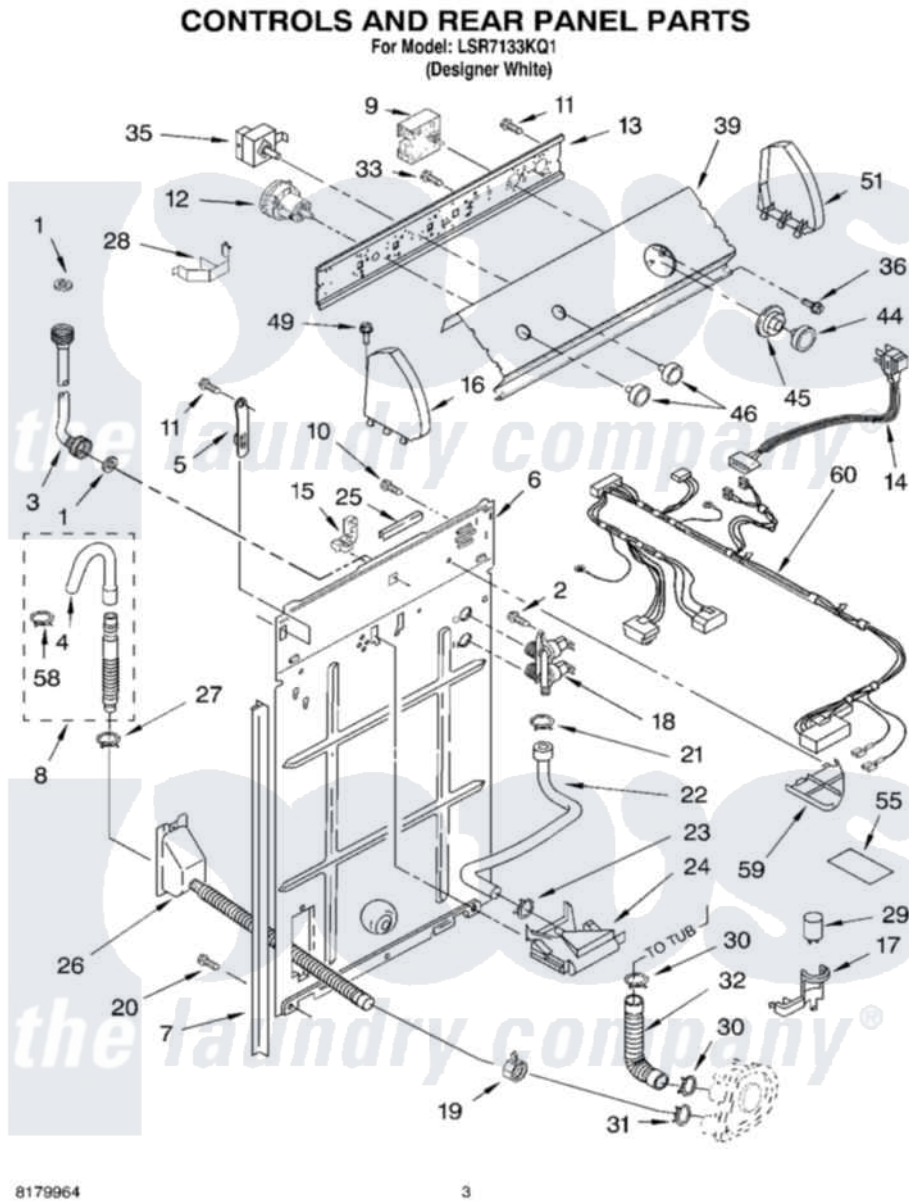

Whirlpool LSR7133KQ1 02 - CONTROLS AND REAR PANEL PARTS

Whirlpool Residential Whirlpool LSR7133KQ1 Washer Parts Parts Diagram 02 - CONTROLS AND REAR PANEL PARTS
Click on the part number to view part

Item	Original Part Number	Replaced By	Status	Part Description
1	3976300	16123		Washer Inlet-Hose Miscellaneous Parts Must be Ordered Separately.
2	9740848			Screw, Mixing Valve Mounting
3	3949374	89503		Hose-Inlet
"	3949375	89503		Hose-Inlet
4	3357027			Nozzle, Hose Drain
5	8318255	8568314		Strap, Console
6	3357978			Panel, Rear
7	62747			Pad, Rear Panel
8	3951609	285664		Hose
"	661577	285666		Hose
"	3357090	285702		Hose
9	3948323			Timer, Control
10	3351614			Screw, Gearcase Cover Mounting
11	90767			Screw, 8A X 3/8 HeX Washer Head Tapping

12	3366848	W10339229	Switch-WL
13	3948608		Bracket, Control
14	661661	285800	Cord-Power
15	3952821	285777	Relief-Str
16	8271365	279962	Endcap
17	8318201	8318046	Clip, Capacitor
18	3952164	285805	Valve-Inlet
19	3976395		Restraint, Hose
20	62863	3390631	Screw, 10-16 X 3/8
21	370451	596669	Clamp, Manifold
22	3357328		Hose, Vacuum Break
23	371503	596669	Clamp, Manifold
24	387606	3360977	Break-Vac
25	303294	3367669	Protector, Edge
26	8317940	W10358149	Drain Hose Assembly
27	3366912	356138	Clamp, Hose
28	8055003		Clip, Harness And Pressure Switch
29	661606	8572717	Capacitor, Motor Start
30	3363366	616099	Clamp
31	8317496	285655	Clamp, Hose
32	3951449	285871	Hose
33	3400073		Screw, Ground
35	661612	W10168256	Switch, Water Temperature
36	3400064		Screw, Timer Mounting
39	3955360		Panel, Console
44	8274290	3364291	Knob, Timer
45	8274331	Not Available	Dial, Timer
46	8271339	3957799	Knob, Control
49	388326		Screw, 8-18 X 1.25
51	8271359	279962	Endcap
55	3976286		Shield, Capacitor
58	3366913	3357331	Clamp, Drain
59	3348424	8539874	Shield, Suds
60	3954932		Harness, Wiring