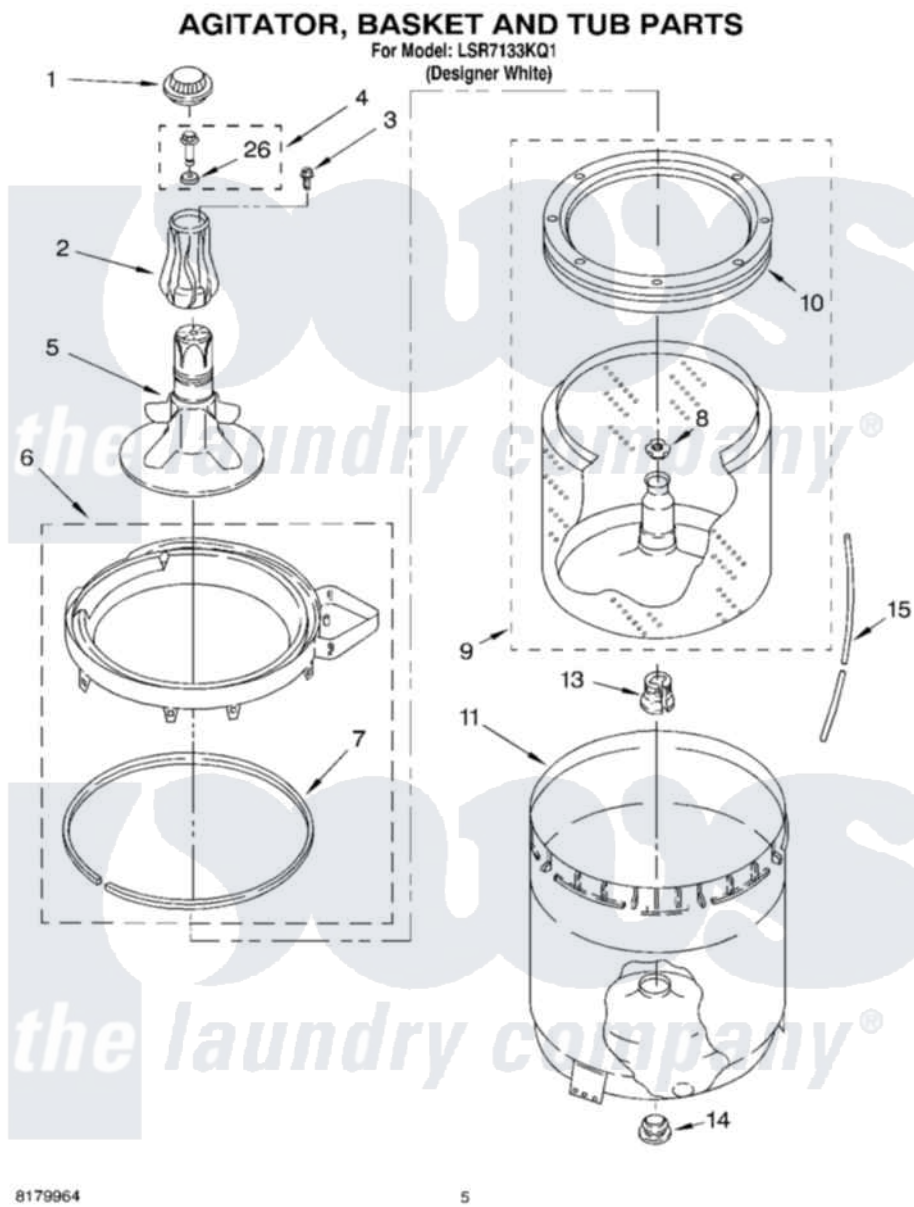

Whirlpool LSR7133KQ1 03 - AGITATOR, BASKET AND TUB PARTS

8179964

5

Whirlpool [Residential Whirlpool LSR7133KQ1 Washer Parts](#) Parts Diagram 03 - AGITATOR, BASKET AND TUB PARTS

[Click on the part number to view part](#)

Item	Original Part Number	Replaced By	Status	Part Description
1	3355758			Cap, Agitator
2	64210			Extension, Agitator
3	63027	W10109200		Screw, Baffle Mounting
4	358237			Screw And Washer
5	64214			Agitator
6	8528150	W10445870		Ring-Tub
7	3359585	3976308		Gasket, Tub Ring
8	21366			Nut, Spanner
9	8526017	W10389329		Clothes Container, Assembly
10	8519788	387240		Ring, Balance
11	63849			Strain Relief, Power Cord
13	389140			Tub Block, Basket Drive
14	383727			Gasket, Centerpod
15	3347780	353244		Hose, Pressure Switch
26	3949550			Washer