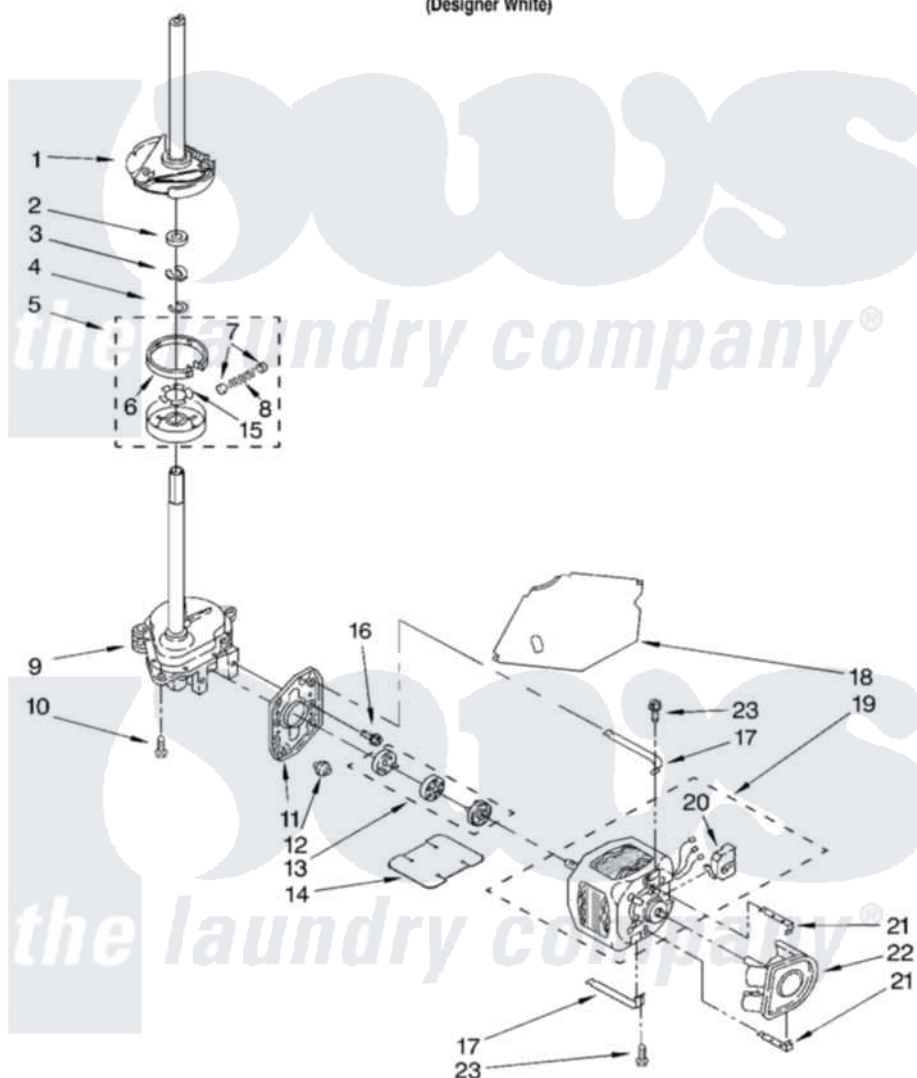

Whirlpool LSR7133KQ1 04 - BRAKE, CLUTCH, GEARCASE, MOTOR AND PUMP PARTS

BRAKE, CLUTCH, GEARCASE, MOTOR AND PUMP PARTS

For Model: LSR7133KQ1
(Designer White)

8179964

7

Whirlpool [Residential Whirlpool LSR7133KQ1 Washer Parts](#) Parts Diagram 04 - BRAKE, CLUTCH, GEARCASE, MOTOR AND PUMP PARTS
Click on the part number to view part

Item	Original Part Number	Replaced By	Status	Part Description
1	388952	285792		Basketdrive
2	63292			Washer, Spin Tube Thrust
3	62697	W10080230		Ring, Spin Tube Support
4	63283	285353		Ring
5	3951311	285785		Clutch
6	3951308	285790		Lining
7	62646			Cap, Clutch Spring
8	3946792			Spring And Damper Assembly
9	3360630	3360629		Gearcase
10	3357334	3400516		Screw Anti-Rattle
11	62611			Plate, Motor Mount To Gearcase
12	62691			Grommet, Motor
13	285753	285753A		Coupling
14	3946532			Shield, Motor

15	3355454		Clip, Main Drive
16	3400516		Screw Anti-Rattle
17	3349637	W10086010	Retainer, Motor
18	3362089		Shield, Tub To Motor
19	8528158	661600	Motor, Main Drive
20	3952056		Switch, Main Drive Motor
21	62700	8546127	Retainer, Pump
22	3363394		Pump
23	3387485	273556	Screw, 10-16 X 5/8