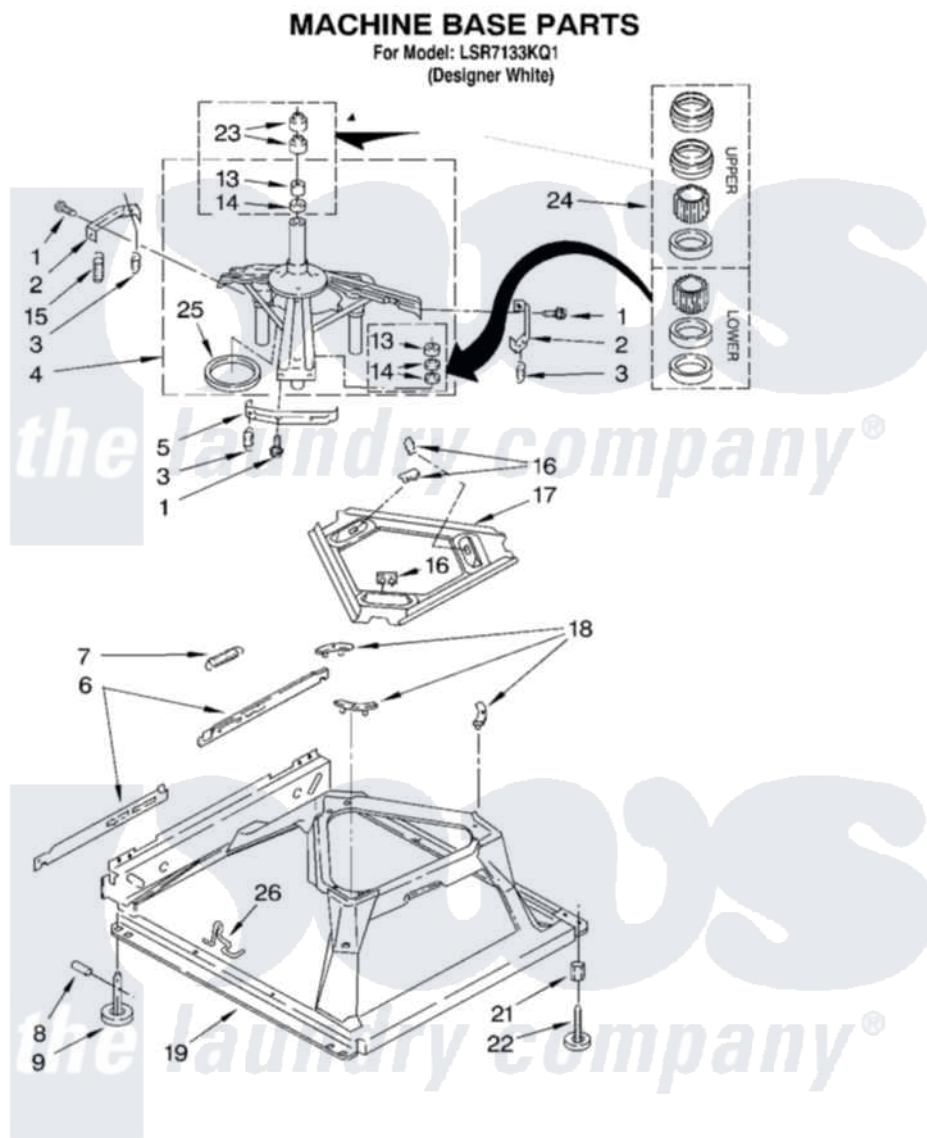

Whirlpool LSR7133KQ1 05 - MACHINE BASE PARTS

8

8179964

Whirlpool Residential Whirlpool LSR7133KQ1 Washer Parts Parts Diagram 05 - MACHINE BASE PARTS
 Click on the part number to view part

Item	Original Part Number	Replaced By	Status	Part Description
1	3400076			Screw, Bracket Mounting
2	64067			Bracket, Spring Outer
3	63907			Spring, Suspension
4	3362087	280184		Support
5	64065			Bracket, Spring Outer
6	63466			Link, Leveling Mechanism
7	62597	8316845		Spring
8	62837			Pin, Knurled
9	62596	285244		Feet-Leveling
13	3347047	8546455		Bearing, Centerpost
14	357409	359449		Seal, Agitator Shaft
15	388492	W10250667		Spring, Counterweight
16	62568	285219		Pad
17	3946509			Plate, Suspension
18	3363660	285744		Pad
19	3946512	285771		Base

21	3359452		Nut, Lock
22	389102	W10001130	Foot, Leveling
23	356934	8577376	Seal, Centerpost
24	285203		Centerpost Bearing Kit
25	63134		Ring, Sound Deadening
26	63806	W10145155	Retainer, Suspension Spring