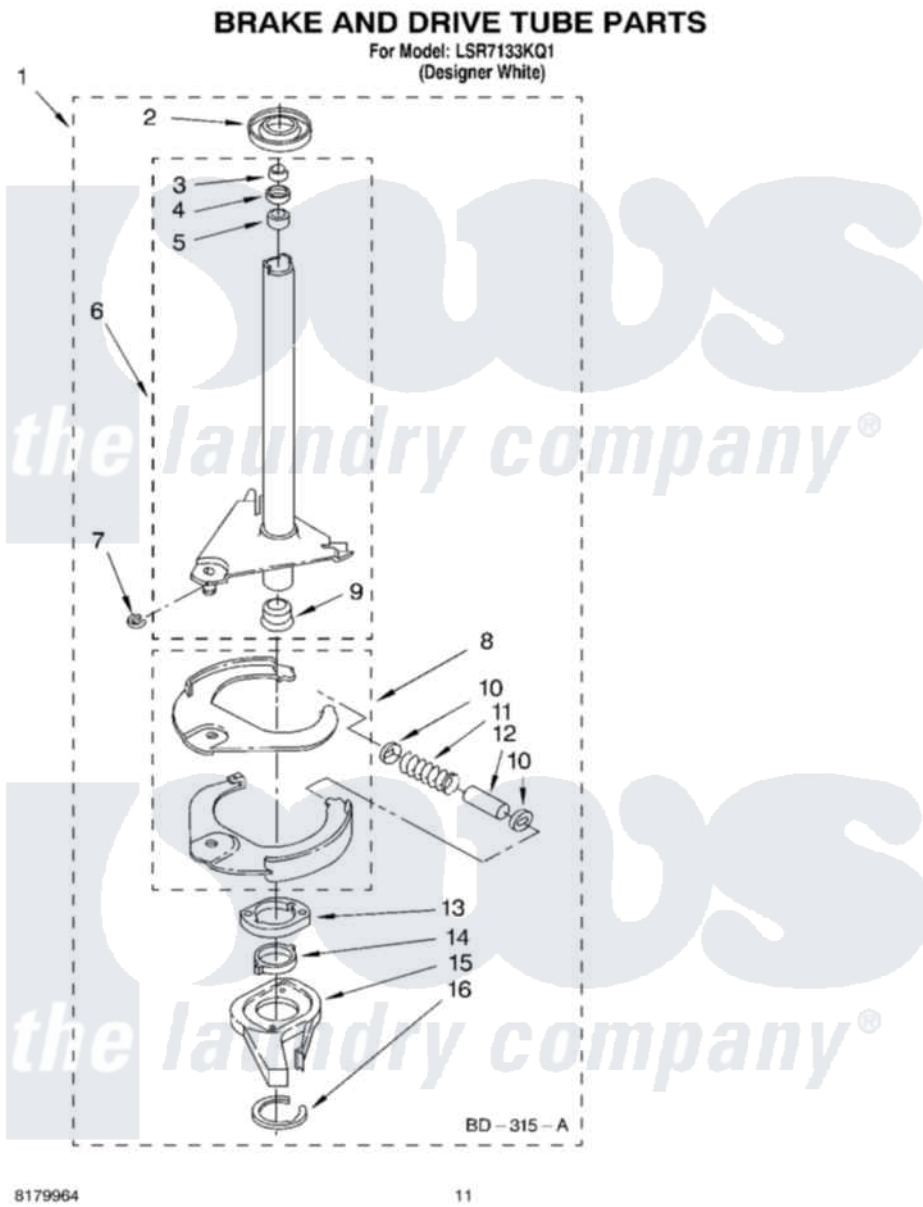

# Whirlpool LSR7133KQ1 07 - BRAKE AND DRIVE TUBE PARTS

8179964

11

Whirlpool Residential Whirlpool LSR7133KQ1 Washer Parts Parts Diagram 07 - BRAKE AND DRIVE TUBE PARTS  
Click on the part number to view part

Item	Original Part Number	Replaced By	Status	Part Description
1	388952	<a href="#">285792</a>		Basketdrive
2	<a href="#">62658</a>			Ring, Thrust
3	<a href="#">91939</a>			Seal, Shaft
4	<a href="#">356427</a>			Seal, Spin Pinion
5	<a href="#">356937</a>			Spacer, Drive Tube
6	64027	<a href="#">64208</a>		Tube-Spin
7	64035	<a href="#">W10083190</a>		Ring, Retaining
8	64232	<a href="#">285438</a>		Shoe-Brake
9	62703	<a href="#">8546462</a>		"T" Bearing, Spin Tube
10	62648	<a href="#">285658</a>		Sleeve
11	387806		Not Available	Spring, Brake
12	62909	<a href="#">285658</a>		Sleeve
13	63023	<a href="#">8546461</a>		Cam, Brake Release
14	<a href="#">63022</a>			Sleeve, Cam
15	64194	<a href="#">285790</a>		Lining
16	90368	<a href="#">W10083200</a>		Ring, Retaining

" N/A

Not Available

FOLLOWING PARTS NOT  
ILLUSTRATED

" [285208](#)

Lubricant