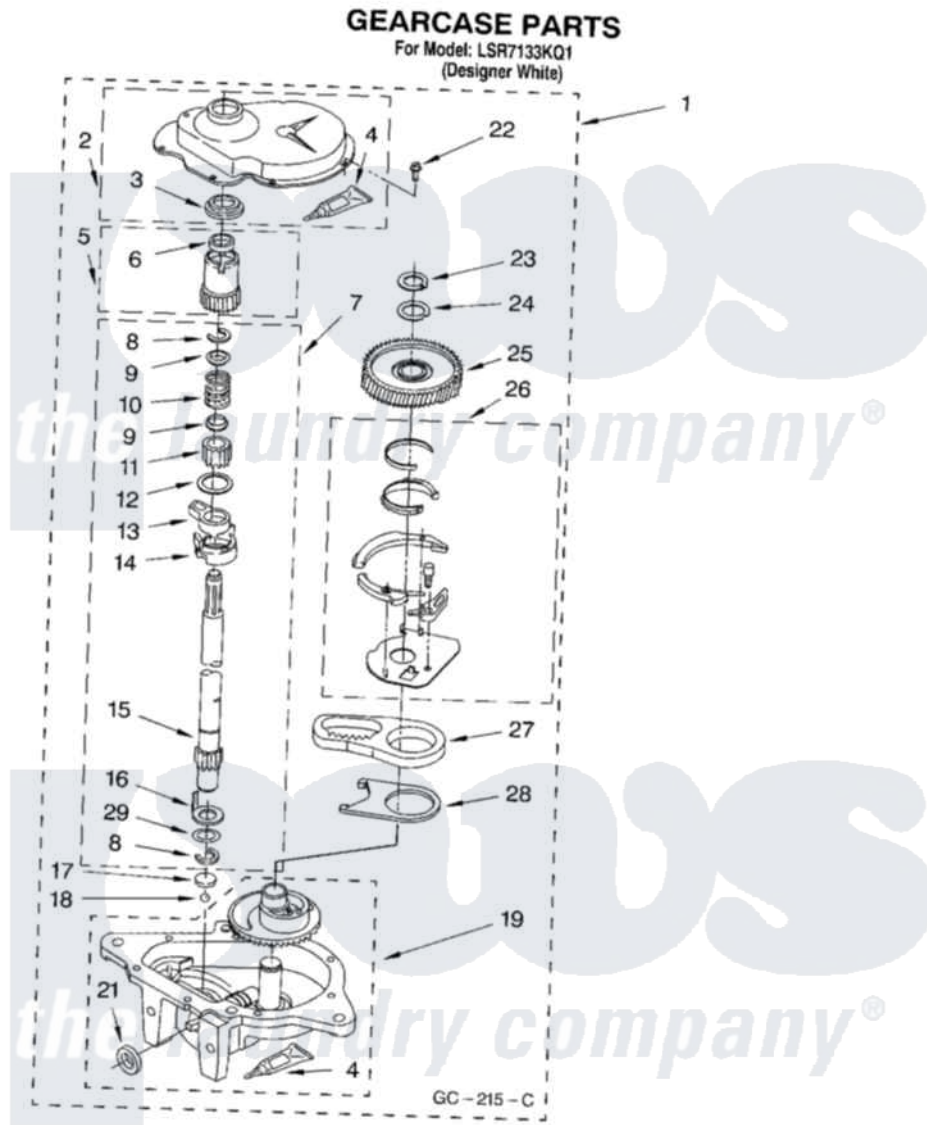

Whirlpool LSR7133KQ1 08 - GEARCASE PARTS

12

8179964

Whirlpool Residential Whirlpool LSR7133KQ1 Washer Parts Parts Diagram 08 - GEARCASE PARTS
 Click on the part number to view part

Item	Original Part Number	Replaced By	Status	Part Description
1	3360630	3360629		Gearcase
2	285202			Cover, Gearcase
3	3349985			Seal, Gearcase Cover
4	285195			Sealer Sealer, Gasket
5	63320	285362		Gear and Pinon
6	356427			Seal, Spin Pinion
7	389387			Shaft, Agitator
8	90369		Not Available	Ring, Retaining (2)
9	62677			Retainer, Spring
10	62676			Spring, Agitator
11	63273	285509		Shaft, Agitator
12	62619			Washer, Agitator Gear
13	62580	285206		Cam-Agitator
14	62581	285206		Cam-Agitator
15	285509			Shaft, Agitator
16	62618			Washer, Cam Thrust

17	16018	285205	Bearing
18	85529	285205	Bearing
19	389230	285515	Gearcase
21	285352		Seal Kit, Thrust Plug
22	3351614		Screw, Gearcase Cover Mounting
23	3362552	285765	Ring-Retr
24	285735	285766	Washer Kit, Thrust
25	62570	285362	Gear and Pinon
26	388253	999516	Shelf-Glas
27	3349296	8546456	Rack, Connecting
28	62621		Actuator, Shift
29	388815		Washer, Intermediate 1 3976263 Miscellaneous Parts Bag 2 3976300 Washer, Inlet Hose 3 3366913 Clamp, Hose