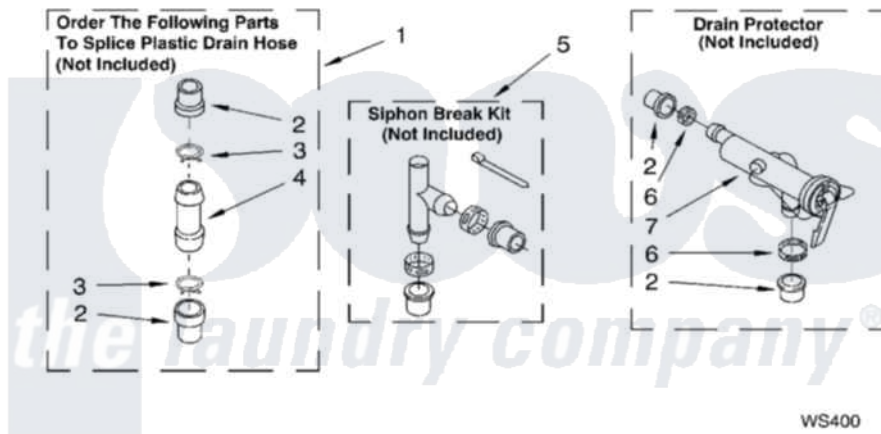

**WATER SYSTEM PARTS**

For Model: LSR7133KQ1  
(Designer White)

8179964

13

Whirlpool [Residential Whirlpool LSR7133KQ1 Washer Parts](#) Parts Diagram 09 - WATER SYSTEM PARTS  
Click on the part number to view part

Item	Original Part Number	Replaced By	Status	Part Description
1	<a href="#">285442</a>			Water System Parts
2	<a href="#">285321</a>			Water System Parts
3	370447	<a href="#">285655</a>		Clamp, Hose
4	<a href="#">16272</a>			Connector, Straight
5	<a href="#">285320</a>			Water System Parts
6	65349	<a href="#">285655</a>		Clamp, Hose
7	<a href="#">367031</a>			Water System Parts