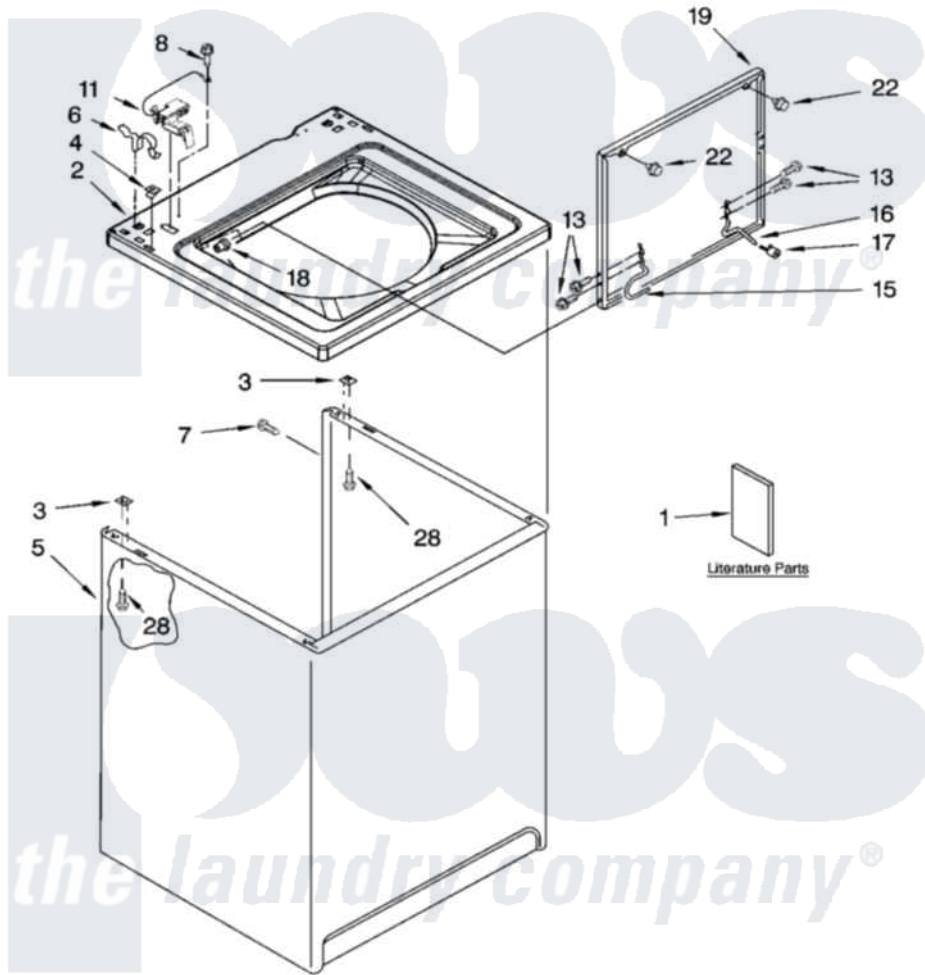

Whirlpool LSR7133PQ0 01 - TOP AND CABINET PARTS

TOP AND CABINET PARTS

For Model: LSR7133PQ0
(Designer White)

AUTOMATIC
WASHER

9-04 Litho in U.S.A. (drd)

1

Part No. 8180535

Whirlpool [Residential Whirlpool LSR7133PQ0 Washer Parts](#) Parts Diagram 01 - TOP AND CABINET PARTS
Click on the part number to view part

Item	Original Part Number	Replaced By	Status	Part Description
1	3956025		Not Available	Installation Instructions
"	3955901		Not Available	Feature Sheet
"	3955869		Not Available	Use & Care Guide
"	3956322		Not Available	Energy Guide
"	8565144		Not Available	Wiring Diagram
"	N/A		Not Available	Following May Be Purchased DO-IT-YOURSELF REPAIR MANUALS
"	4313896			Do-It-Yourself Repair Manuals
2	8318068			Top
3	62750			Spacer, Cabinet To Top (4)
4	357213			Nut, Push-In
5	63424			Cabinet
6	62780			Clip, Top And Cabinet And Rear Panel
7	3357011	308685		Side Trim)
8	3351614			Screw, Gearcase Cover Mounting

11	8318084		Switch, Lid
13	3351355	W10119828	Screw, Lid Hinge Mounting
15	8318088		Hinge, Lid
16	54583		Hinge, Lid
17	19119		Bumper, Lid Hinge
18	21258		Bearing, Lid Hinge
19	8542383	W1019385Z	Lid
22	9724509		Bumper, Lid
28	3390631		Screw, 10-16 X 3/8