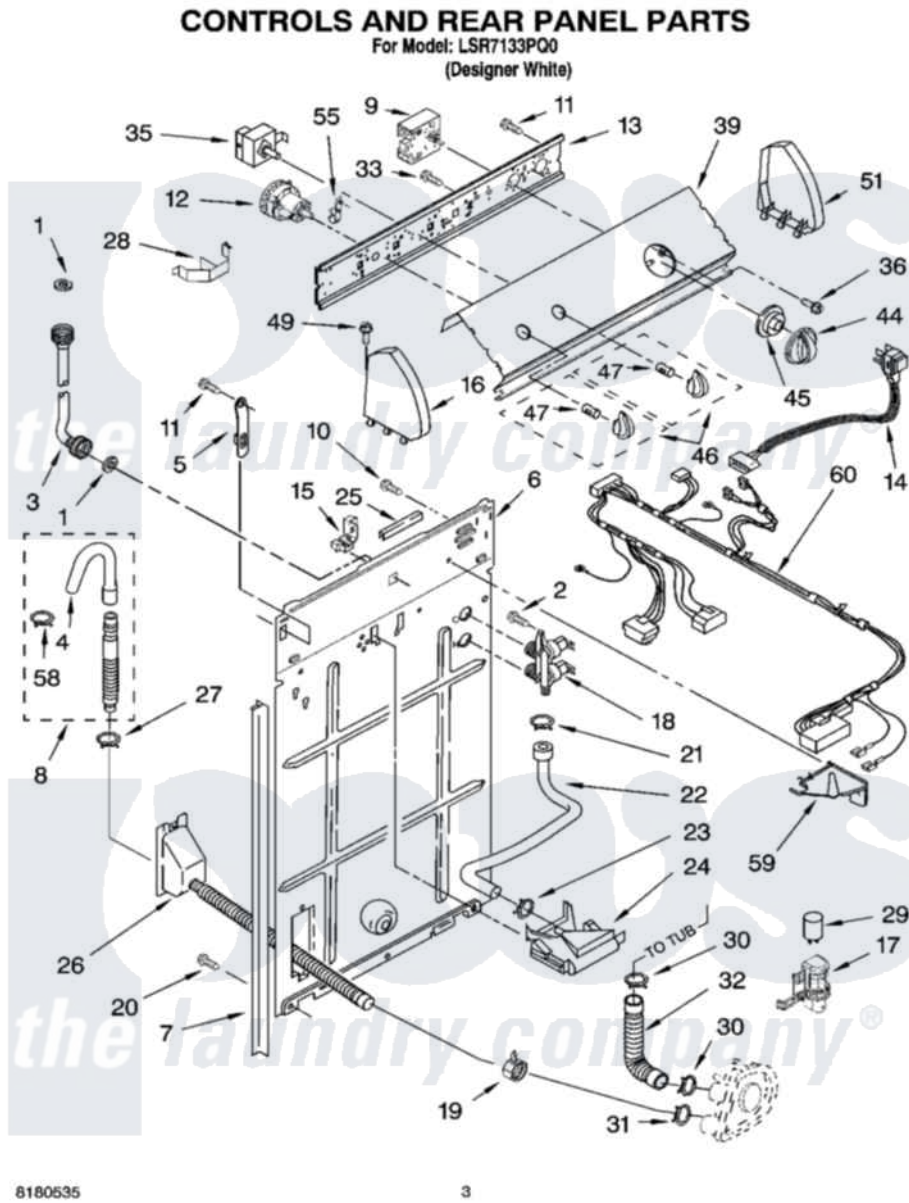

Whirlpool LSR7133PQ0 02 - CONTROLS AND REAR PANEL PARTS

Whirlpool Residential Whirlpool LSR7133PQ0 Washer Parts Parts Diagram 02 - CONTROLS AND REAR PANEL PARTS
Click on the part number to view part

Item	Original Part Number	Replaced By	Status	Part Description
1	3976300	16123		Washer Inlet-Hose Miscellaneous Parts Must be Ordered Separately.
2	9740848			Screw, Mixing Valve Mounting
3	3949374	89503		Hose-Inlet
"	3949375	89503		Hose-Inlet
4	3357027			Nozzle, Hose Drain
5	8318255	8568314		Strap, Console
6	3357978			Panel, Rear
7	62747			Pad, Rear Panel
8	3951609	285664		Hose
"	661577	285666		Hose
"	3357090	285702		Hose
9	8542050			Timer, Control
10	3351614			Screw, Gearcase Cover Mounting
11	90767			Screw, 8A X 3/8 HeX Washer Head Tapping

12	3366848	W10339229	Switch-WL
13	3948608		Bracket, Control
14	661661	285800	Cord-Power
15	3952821	285777	Relief-Str
16	8271365	279962	Endcap
17	8318046		Clip, Capacitor
18	3952164	285805	Valve-Inlet
19	3976395		Restraint, Hose
20	62863	3390631	Screw, 10-16 X 3/8
21	301958	596669	Clamp, Manifold
22	8541607	3357328	Hose, Vacuum Break
23	370450	596669	Clamp, Manifold
24	387606	3360977	Break-Vac
25	303294	3367669	Protector, Edge
26	8317940	W10358149	Drain Hose Assembly
27	3366912	356138	Clamp, Hose
28	8055003		Clip, Harness And Pressure Switch
29	661606	8572717	Capacitor, Motor Start
30	3363366	616099	Clamp
31	8317496	285655	Clamp, Hose
32	3951449	285871	Hose
33	3400073		Screw, Ground
35	661612	W10168256	Switch, Water Temperature
36	3400818		Screw, Timer Mounting
39	3956582		Panel, Console
44	8544943		Knob, Timer
45	8544947		Dial, Timer
46	8544935		Knob, Control
47	8536939		Clip, Knob
49	388326		Screw, 8-18 X 1.25
51	8271359	279962	Endcap
55	8317975		Restraint, Harness
58	3366913	3357331	Clamp, Drain
59	8539874		Shield, Suds
60	3956879		Harness, Wiring