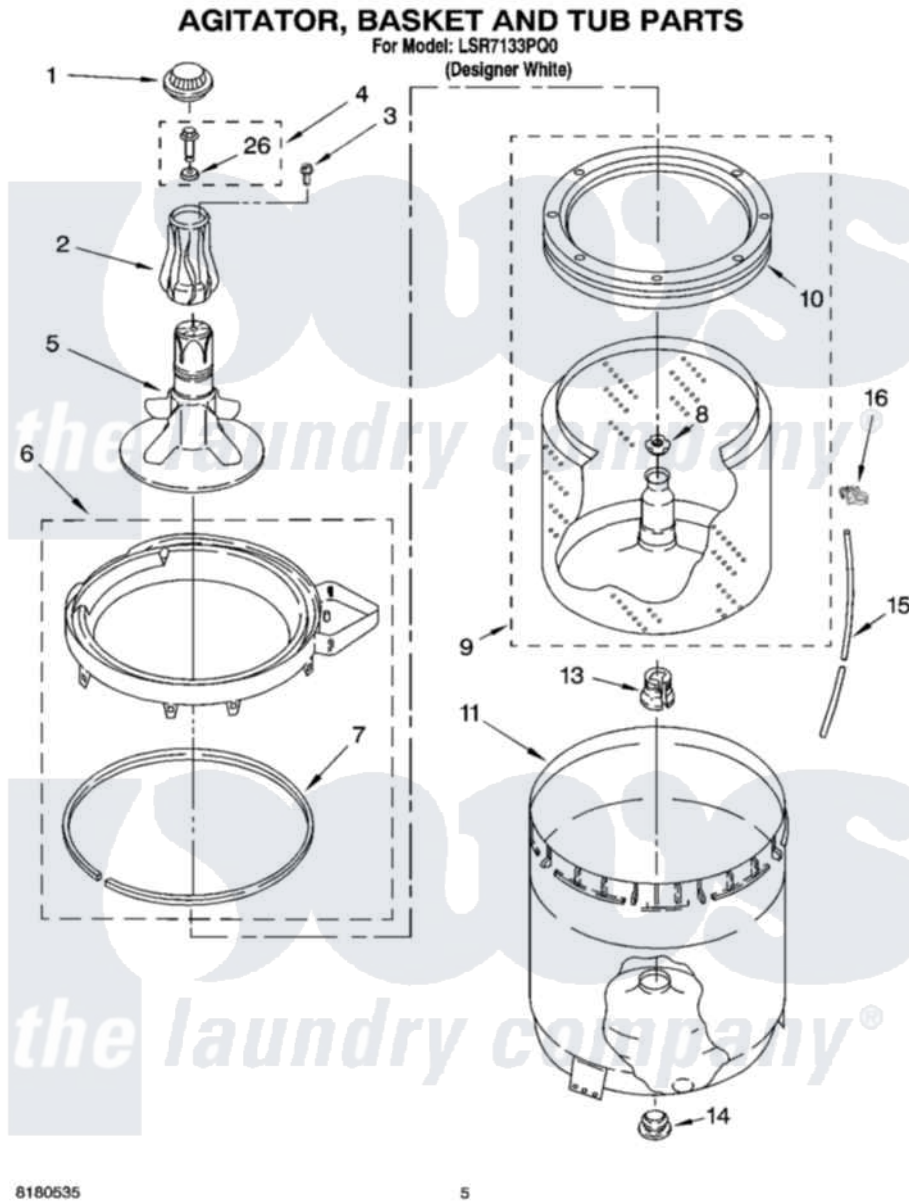

Whirlpool LSR7133PQ0 03 - AGITATOR, BASKET AND TUB PARTS

8180535

5

Whirlpool [Residential Whirlpool LSR7133PQ0 Washer Parts](#) Parts Diagram 03 - AGITATOR, BASKET AND TUB PARTS

[Click on the part number to view part](#)

Item	Original Part Number	Replaced By	Status	Part Description
1	3355758			Cap, Agitator
2	64210			Extension, Agitator
3	63027	W10109200		Screw, Baffle Mounting
4	358237			Screw And Washer
5	64214			Agitator
6	8528150	W10445870		Ring-Tub
7	3976308			Gasket, Tub Ring
8	21366			Nut, Spanner
9	8526017	W10389329		Clothes Container, Assembly
10	8519788	387240		Ring, Balance
11	63849			Strain Relief, Power Cord
13	389140			Tub Block, Basket Drive
14	383727			Gasket, Centerpod
15	3347780	353244		Hose, Pressure Switch
16	2219077			Clip, Pressure Switch Hose
26	3949550			Washer