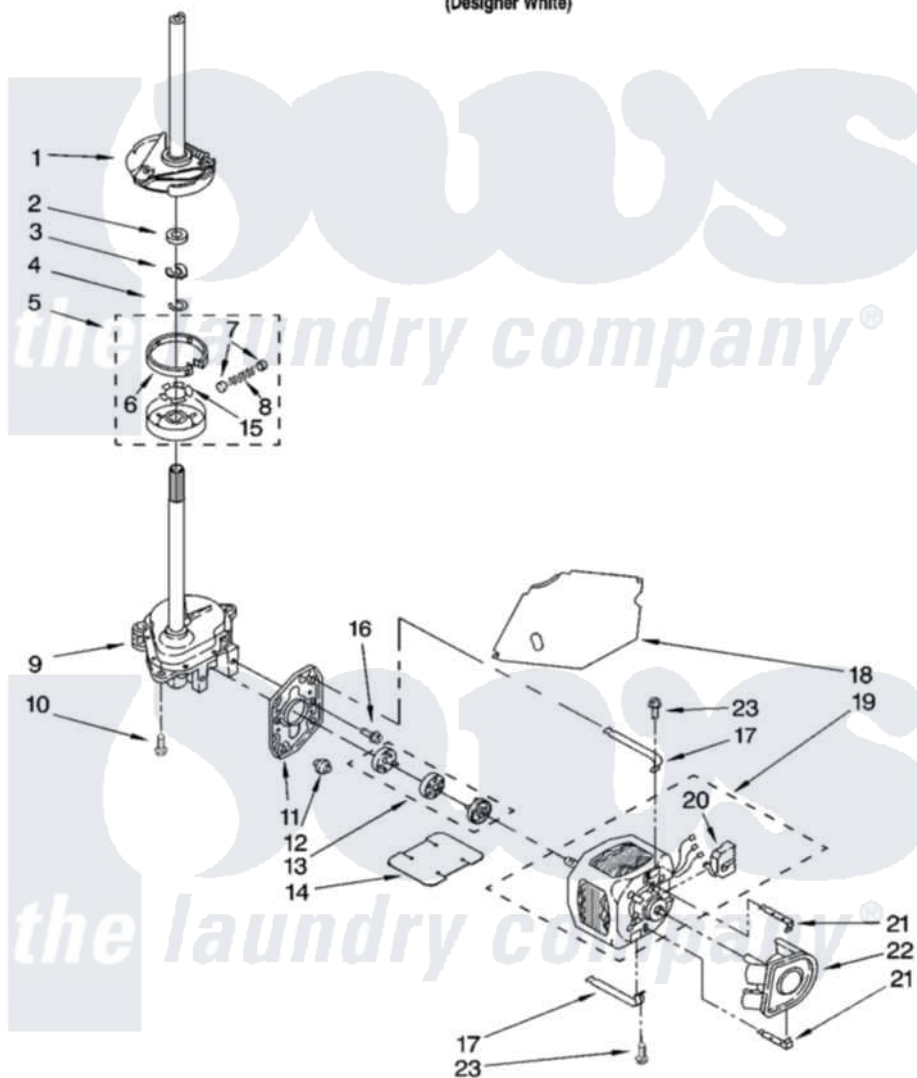

Whirlpool LSR7133PQ0 04 - BRAKE, CLUTCH, GEARCASE, MOTOR AND PUMP PARTS

BRAKE, CLUTCH, GEARCASE, MOTOR AND PUMP PARTS

For Model: LSR7133PQ0
(Designer White)

8180535

7

Whirlpool [Residential Whirlpool LSR7133PQ0 Washer Parts](#) Parts Diagram 04 - BRAKE, CLUTCH, GEARCASE, MOTOR AND PUMP PARTS
Click on the part number to view part

Item	Original Part Number	Replaced By	Status	Part Description
1	388952	285792		Basketdrive
2	63292			Washer, Spin Tube Thrust
3	62697	W10080230		Ring, Spin Tube Support
4	63283	285353		Ring
5	3951311	285785		Clutch
6	3951308	285790		Lining
7	62646			Cap, Clutch Spring
8	3946792			Spring And Damper Assembly
9	3360630	3360629		Gearcase
10	3357334	3400516		Screw Anti-Rattle
11	62611			Plate, Motor Mount To Gearcase
12	62691			Grommet, Motor
13	285753	285753A		Coupling
14	3946532			Shield, Motor

15	3355454		Clip, Main Drive
16	3400516		Screw Anti-Rattle
17	3349637	W10086010	Retainer, Motor
18	3362089		Shield, Tub To Motor
19	8528158	661600	Motor, Main Drive
20	3952056		Switch, Main Drive Motor
21	8546127		Retainer, Pump
22	3363394		Pump
23	3387485	273556	Screw, 10-16 X 5/8