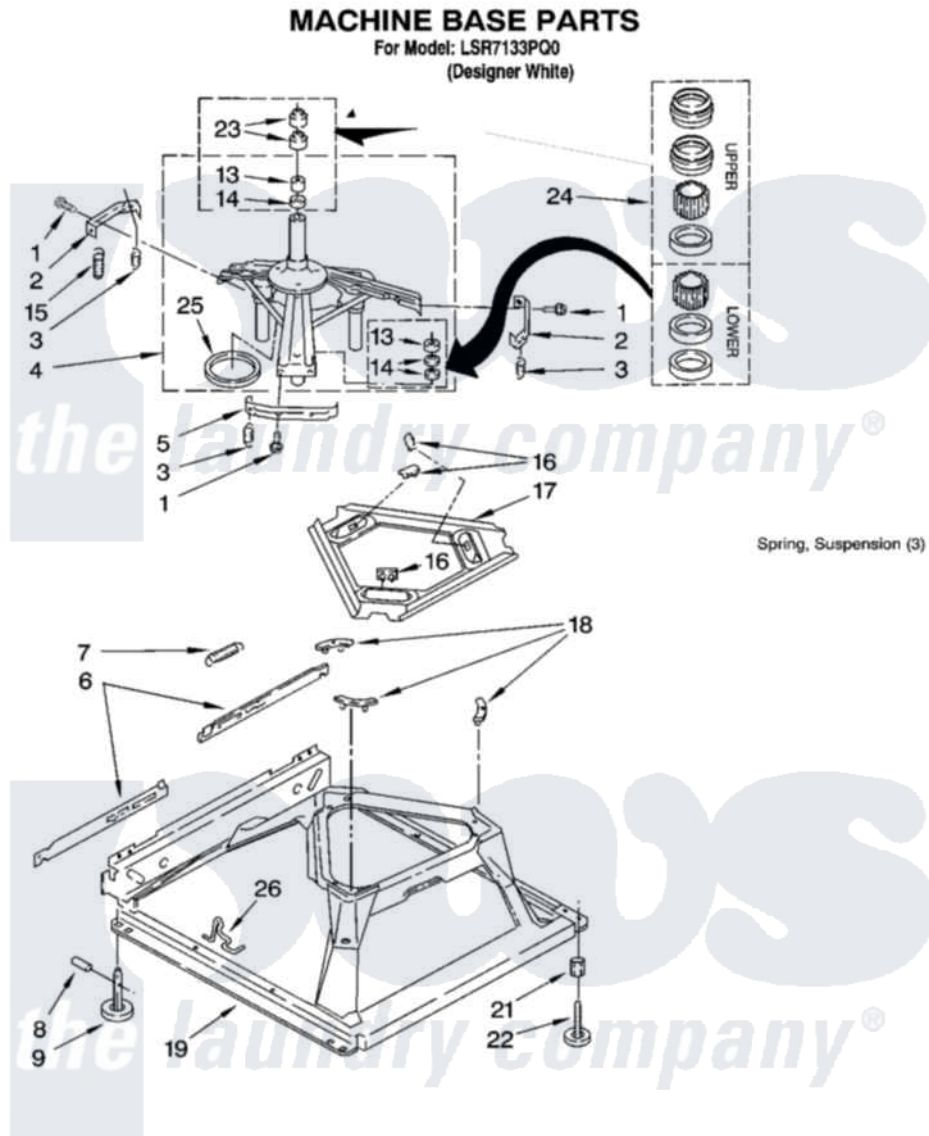

Whirlpool LSR7133PQ0 05 - MACHINE BASE PARTS

8

8160535

Whirlpool [Residential Whirlpool LSR7133PQ0 Washer Parts](#) Parts Diagram 05 - MACHINE BASE PARTS
Click on the part number to view part

Item	Original Part Number	Replaced By	Status	Part Description
1	3400076			Screw, Bracket Mounting
2	64067			Bracket, Spring Outer
3	63907			Spring, Suspension
4	3362087	280184		Support
5	64065			Bracket, Spring Outer
6	63466			Link, Leveling Mechanism
7	62597	8316845		Spring
8	62837			Pin, Knurled
9	62596	285244		Feet-Leveling
13	3347047	8546455		Bearing, Centerpost
14	357409	359449		Seal, Agitator Shaft
15	388492	W10250667		Spring, Counterweight
16	62568	285219		Pad
17	3946509			Plate, Suspension
18	3363660	285744		Pad
19	3946512	285771		Base

21	3359452		Nut, Lock
22	389102	W10001130	Foot, Leveling
23	356934	8577376	Seal, Centerpost
24	285203		Centerpost Bearing Kit
25	63134		Ring, Sound Deadening
26	63806	W10145155	Retainer, Suspension Spring