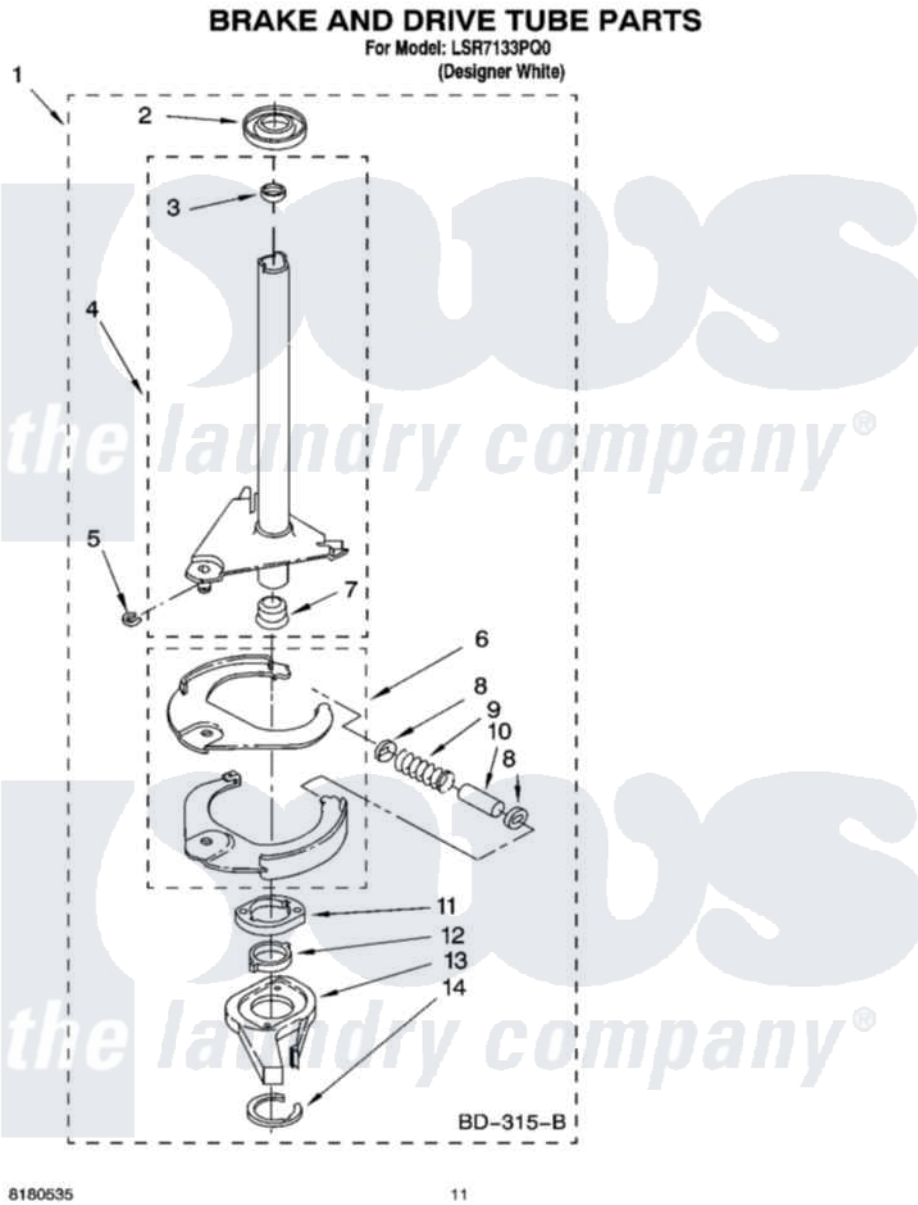

Whirlpool LSR7133PQ0 07 - BRAKE AND DRIVE TUBE PARTS

Whirlpool Residential Whirlpool LSR7133PQ0 Washer Parts Parts Diagram 07 - BRAKE AND DRIVE TUBE PARTS
Click on the part number to view part

Item	Original Part Number	Replaced By	Status	Part Description
1	388952	285792		Basketdrive
2	62658			Ring, Thrust
3	356427			Seal, Spin Pinion
4	64027	64208		Tube-Spin
5	64035	W10083190		Ring, Retaining
6	64232	285438		Shoe-Brake
7	62703	8546462		"T" Bearing, Spin Tube
8	3353956	285658		Sleeve
9	387806		Not Available	Spring, Brake
10	3355360	285658		Sleeve
11	661516	8546461		Cam, Brake Release
12	63022			Sleeve, Cam
13	64194	285790		Lining
14	90368	W10083200		Ring, Retaining
"	N/A		Not Available	FOLLOWING PARTS NOT ILLUSTRATED
"	285208			Lubricant