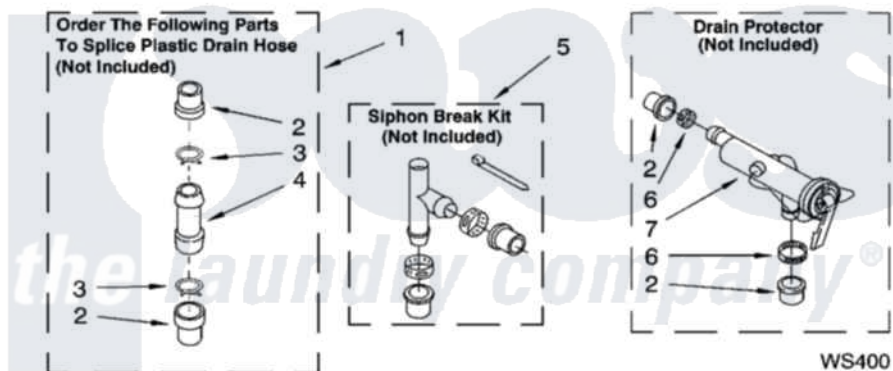

Whirlpool LSR7133PQ0 09 - WATER SYSTEM PARTS, MISCELLANEOUS PARTS, OPTIONAL PARTS (NOT INCLUDED)

WATER SYSTEM PARTS

For Model: LSR7133PQ0
(Designer White)

8180535

13

Whirlpool [Residential Whirlpool LSR7133PQ0 Washer Parts](#) Parts Diagram 09 - WATER SYSTEM PARTS, MISCELLANEOUS PARTS, OPTIONAL PARTS (NOT INCLUDED)

[Click on the part number to view part](#)

Item	Original Part Number	Replaced By	Status	Part Description
1	285442			Water System Parts
2	285321			Water System Parts
3	370447	285655		Clamp, Hose
4	16272			Connector, Straight
5	285320			Water System Parts
6	65349	285655		Clamp, Hose
7	367031			Water System Parts
1	3976263	285654		Parts-Misc
2	3976300	16123		Washer Inlet-Hose Miscellaneous Parts Must be Ordered Separately.
3	3366913	3357331		Clamp, Drain
4	3359452			Nut, Lock
5	389102	W10001130		Foot, Leveling
6	3366912	356138		Clamp, Hose