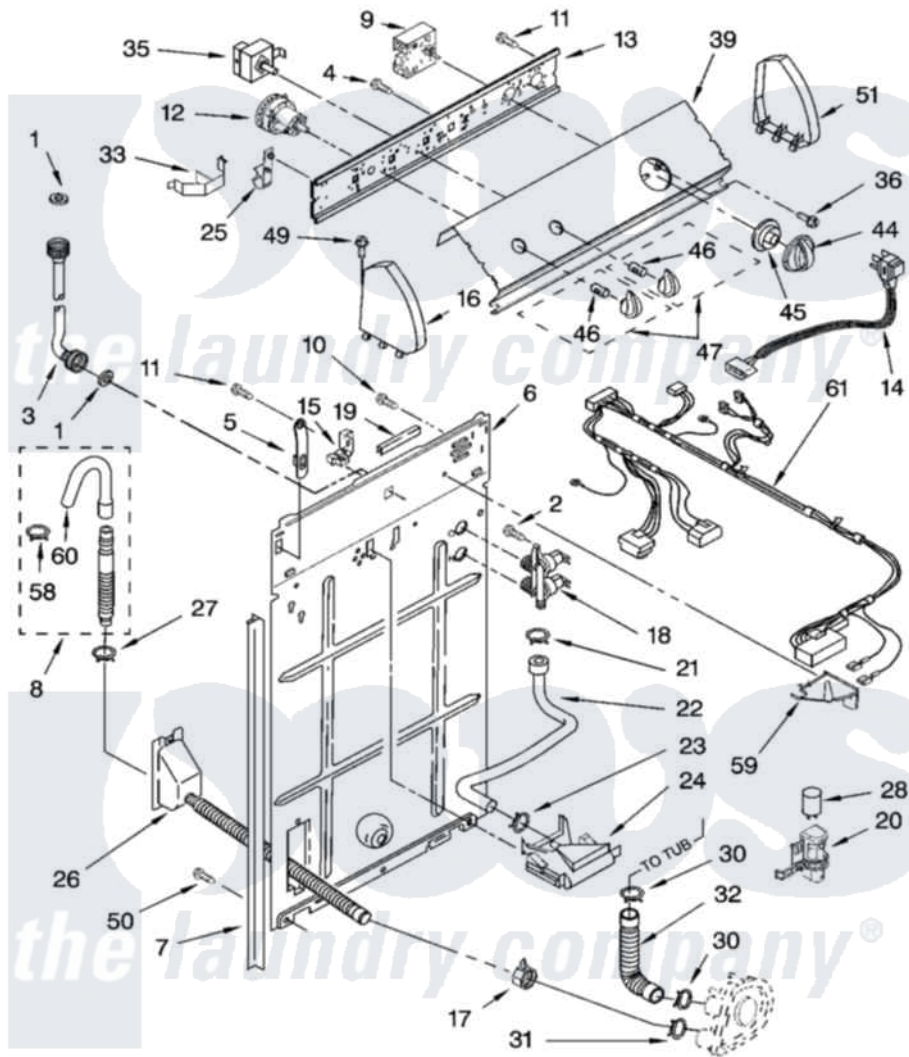

Whirlpool LSR7300PQ0 02 - CONTROLS AND REAR PANEL PARTS

CONTROLS AND REAR PANEL PARTS

For Model: LSR7300PQ0
(Designer White)

8180401

3

Whirlpool Residential Whirlpool LSR7300PQ0 Washer Parts Parts Diagram 02 - CONTROLS AND REAR PANEL PARTS
Click on the part number to view part

| Item | Original Part Number | Replaced By | Status | Part Description |
|------|-------------------------|-------------------------|--------|----------------------------------------------------------------------|
| 1 | 3976300 | 16123 | | Washer Inlet-Hose Miscellaneous Parts Must be Ordered Separately. |
| 2 | 9740848 | | | Screw, Mixing Valve Mounting |
| 3 | 3949374 | 89503 | | Hose-Inlet |
| " | 3949375 | 89503 | | Hose-Inlet |
| 4 | 3400073 | | | Screw, Ground |
| 5 | 8318255 | 8568314 | | Strap, Console |
| 6 | 3357978 | | | Panel, Rear |
| 7 | 62747 | | | Pad, Rear Panel |
| 8 | 3951609 | 285664 | | Hose |
| " | 661577 | 285666 | | Hose |
| " | 3357090 | 285702 | | Hose |
| 9 | 8546685 | | | Timer, Control |
| 10 | 3351614 | | | Screw, Gearcase Cover Mounting |
| 11 | 90767 | | | Screw, 8A X 3/8 HeX Washer Head Tapping |