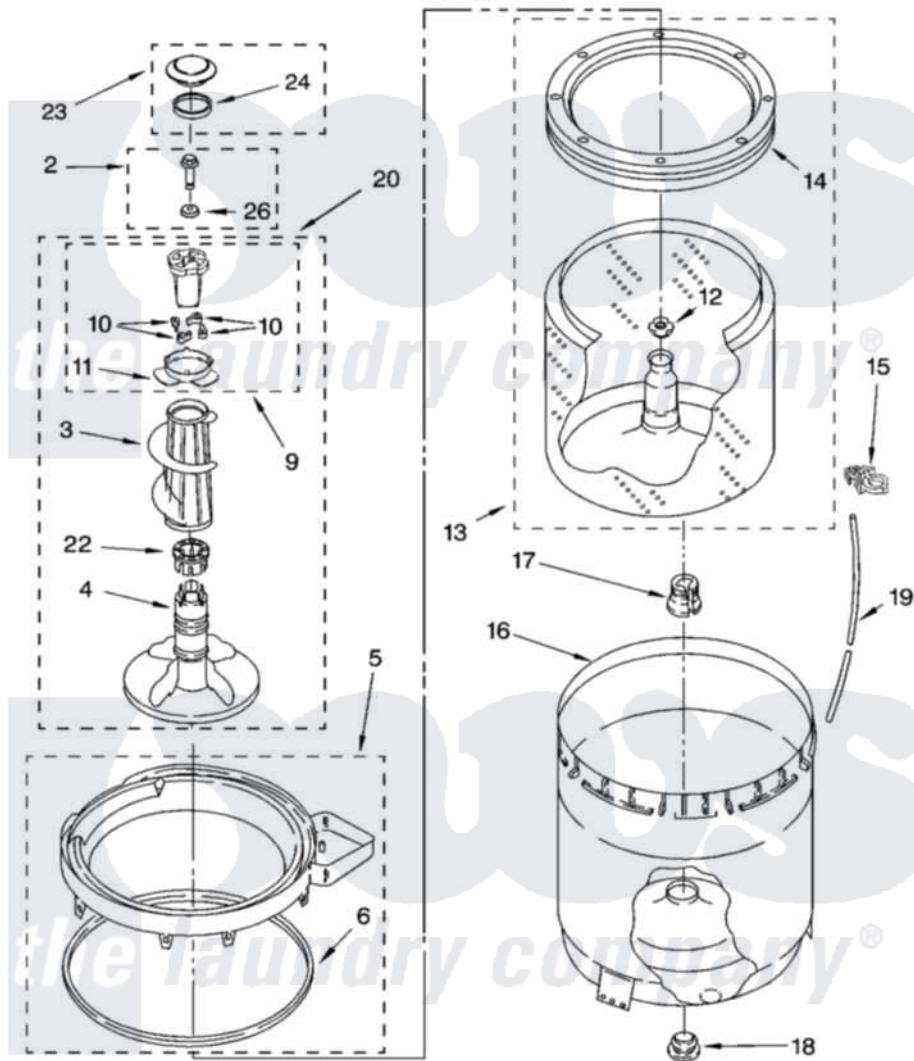

Whirlpool LSR7300PQ0 03 - AGITATOR, BASKET AND TUB PARTS

AGITATOR, BASKET AND TUB PARTS

For Model: LSR7300PQ0
(Designer White)

8180401

5

Whirlpool [Residential Whirlpool LSR7300PQ0 Washer Parts](#) Parts Diagram 03 - AGITATOR, BASKET AND TUB PARTS

[Click on the part number to view part](#)

Item	Original Part Number	Replaced By	Status	Part Description
2	358237			Screw And Washer
3	389141	3360824		Auger, Agitator
4	389386			Agitator
5	8528150	W10445870		Ring-Tub
6	3976308			Gasket, Tub Ring
9	3363662	285748		Cam-Agitator
10	3366877	80040		Dog-Agitator
11	3363661			Bearing, Driven Cam
12	21366			Nut, Spanner
13	8526017	W10389329		Clothes Container, Assembly
14	8519788	387240		Ring, Balance
15	2219077			Clip, Pressure Switch Hose
16	63849			Strain Relief, Power Cord
17	389140			Tub Block, Basket Drive
18	383727			Gasket, Centerpod
19	3347780	353244		Hose, Pressure Switch

20	3347674	285727	Agitator
22	3350389	285587	Washer
23	63973	3362061	Cap
24	358912		Seal, Agitator Cap
26	3949550		Washer