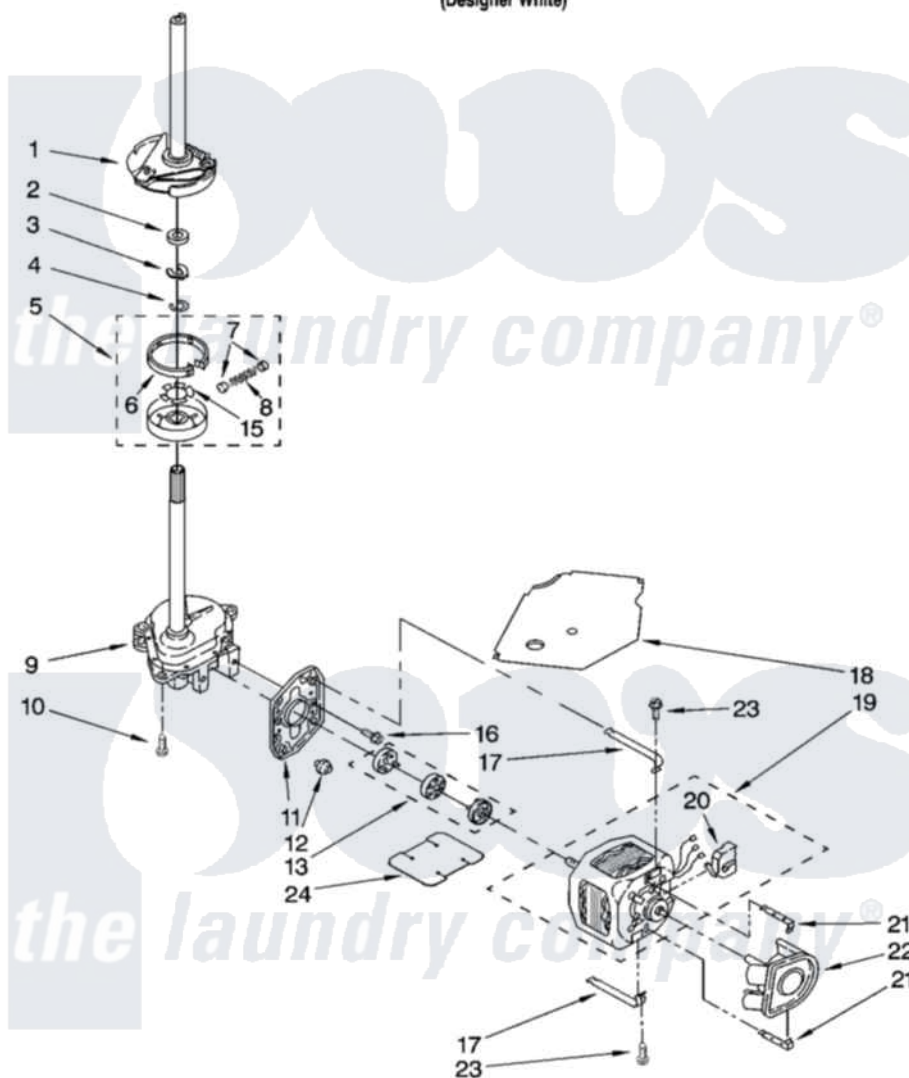

Whirlpool LSR7300PQ0 04 - BRAKE, CLUTCH, GEARCASE, MOTOR AND PUMP PARTS

BRAKE, CLUTCH, GEARCASE, MOTOR AND PUMP PARTS

For Model: LSR7300PQ0
(Designer White)

8180401

7

Whirlpool [Residential Whirlpool LSR7300PQ0 Washer Parts](#) Parts Diagram 04 - BRAKE, CLUTCH, GEARCASE, MOTOR AND PUMP PARTS
Click on the part number to view part

Item	Original Part Number	Replaced By	Status	Part Description
1	388952	285792		Basketdrive
2	63292			Washer, Spin Tube Thrust
3	62697	W10080230		Ring, Spin Tube Support
4	63283	285353		Ring
5	3951311	285785		Clutch
6	3951308	285790		Lining
7	62646			Cap, Clutch Spring
8	3946792			Spring And Damper Assembly
9	3360630	3360629		Gearcase
10	3357334	3400516		Screw Anti-Rattle
11	62611			Plate, Motor Mount To Gearcase
12	62691			Grommet, Motor
13	285753	285753A		Coupling
15	3355454			Clip, Main Drive

16	3400516		Screw Anti-Rattle
17	3349637	W10086010	Retainer, Motor
18	3362089		Shield, Tub To Motor
19	8528157	661600	Motor, Main Drive
20	3952056		Switch, Main Drive Motor
21	8546127		Retainer, Pump
22	3363394		Pump
23	3387485	273556	Screw, 10-16 X 5/8
24	3946532		Shield, Motor