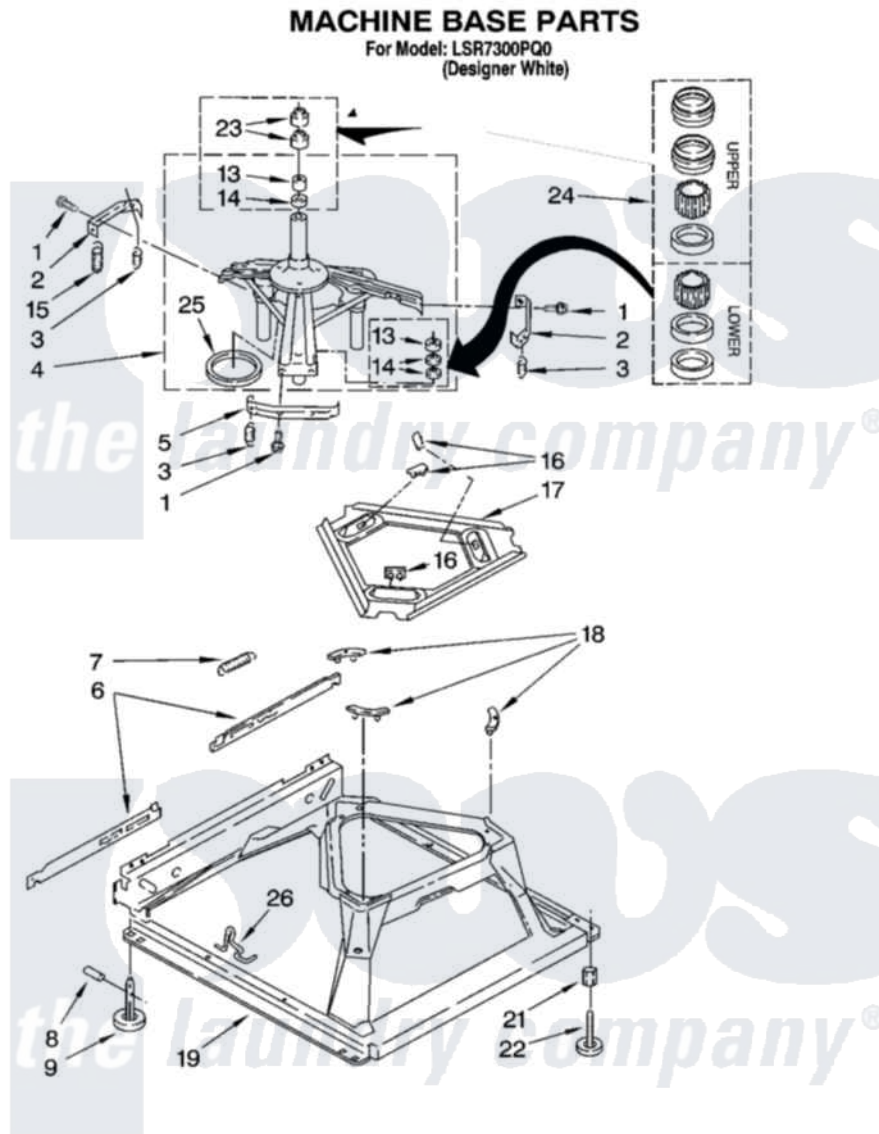

Whirlpool LSR7300PQ0 05 - MACHINE BASE PARTS

8

8180401

Whirlpool [Residential Whirlpool LSR7300PQ0 Washer Parts](#) Parts Diagram 05 - MACHINE BASE PARTS
Click on the part number to view part

Item	Original Part Number	Replaced By	Status	Part Description
1	3400076			Screw, Bracket Mounting
2	64067			Bracket, Spring Outer
3	63907			Spring, Suspension
4	3362087	280184		Support
5	64065			Bracket, Spring Outer
6	63466			Link, Leveling Mechanism
7	62597	8316845		Spring
8	62837			Pin, Knurled
9	62596	285244		Feet-Leveling
13	3347047	8546455		Bearing, Centerpost
14	357409	359449		Seal, Agitator Shaft
15	388492	W10250667		Spring, Counterweight
16	62568	285219		Pad
17	3946509			Plate, Suspension
18	3363660	285744		Pad
19	3946512	285771		Base

21	3359452		Nut, Lock
22	389102	W10001130	Foot, Leveling
23	356934	8577376	Seal, Centerpost
24	285203		Centerpost Bearing Kit
25	63134		Ring, Sound Deadening
26	63806	W10145155	Retainer, Suspension Spring