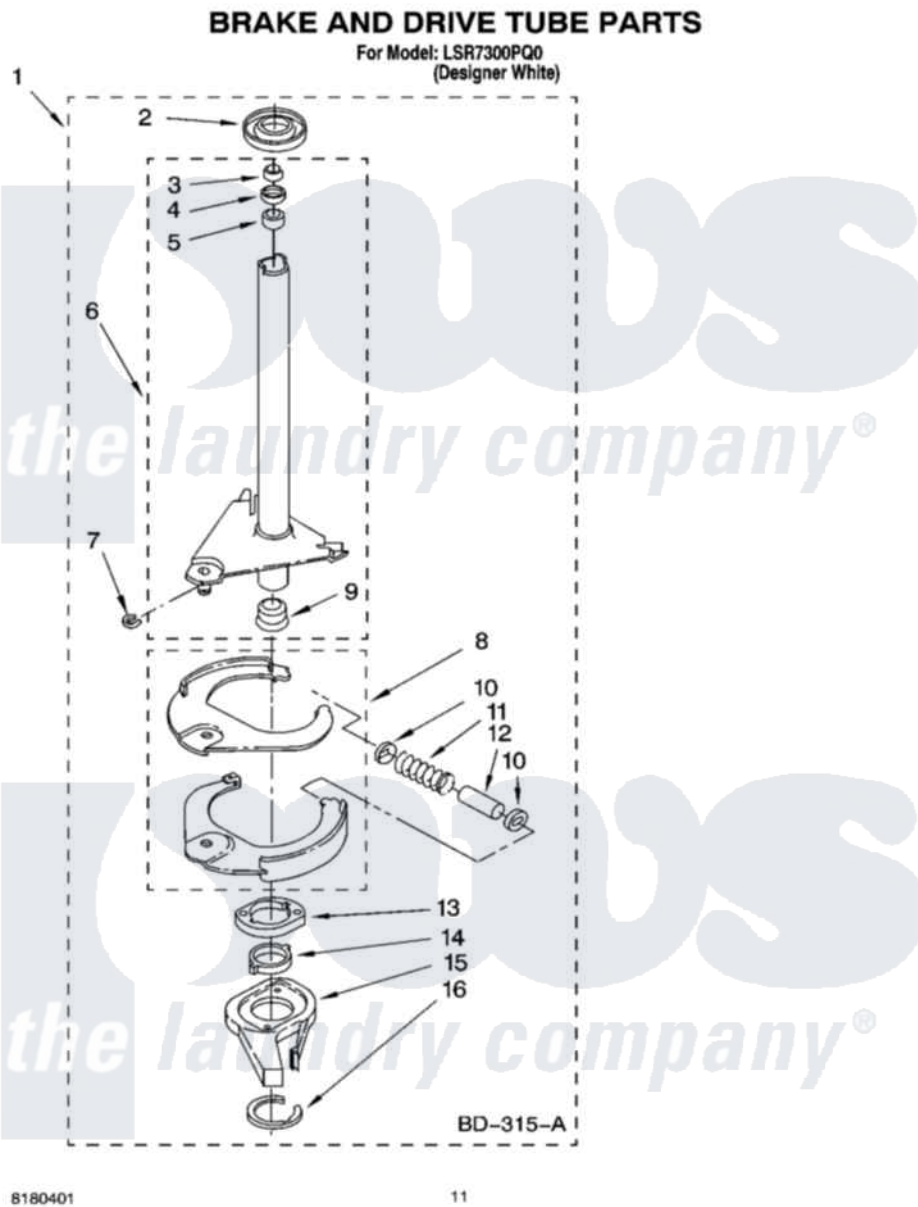

Whirlpool LSR7300PQ0 07 - BRAKE AND DRIVE TUBE PARTS

8180401

11

Whirlpool Residential Whirlpool LSR7300PQ0 Washer Parts Parts Diagram 07 - BRAKE AND DRIVE TUBE PARTS
Click on the part number to view part

Item	Original Part Number	Replaced By	Status	Part Description
1	388952	285792		Basketdrive
2	62658			Ring, Thrust
3	91939			Seal, Shaft
4	356427			Seal, Spin Pinion
5	356937			Spacer, Drive Tube
6	64027	64208		Tube-Spin
7	64035	W10083190		Ring, Retaining
8	64232	285438		Shoe-Brake
9	62703	8546462		"T" Bearing, Spin Tube
10	62648	285658		Sleeve
11	387806		Not Available	Spring, Brake
12	62909	285658		Sleeve
13	63023	8546461		Cam, Brake Release
14	63022			Sleeve, Cam
15	64194	285790		Lining
16	90368	W10083200		Ring, Retaining

" N/A

Not Available

FOLLOWING PARTS NOT
ILLUSTRATED

" [285208](#)

Lubricant