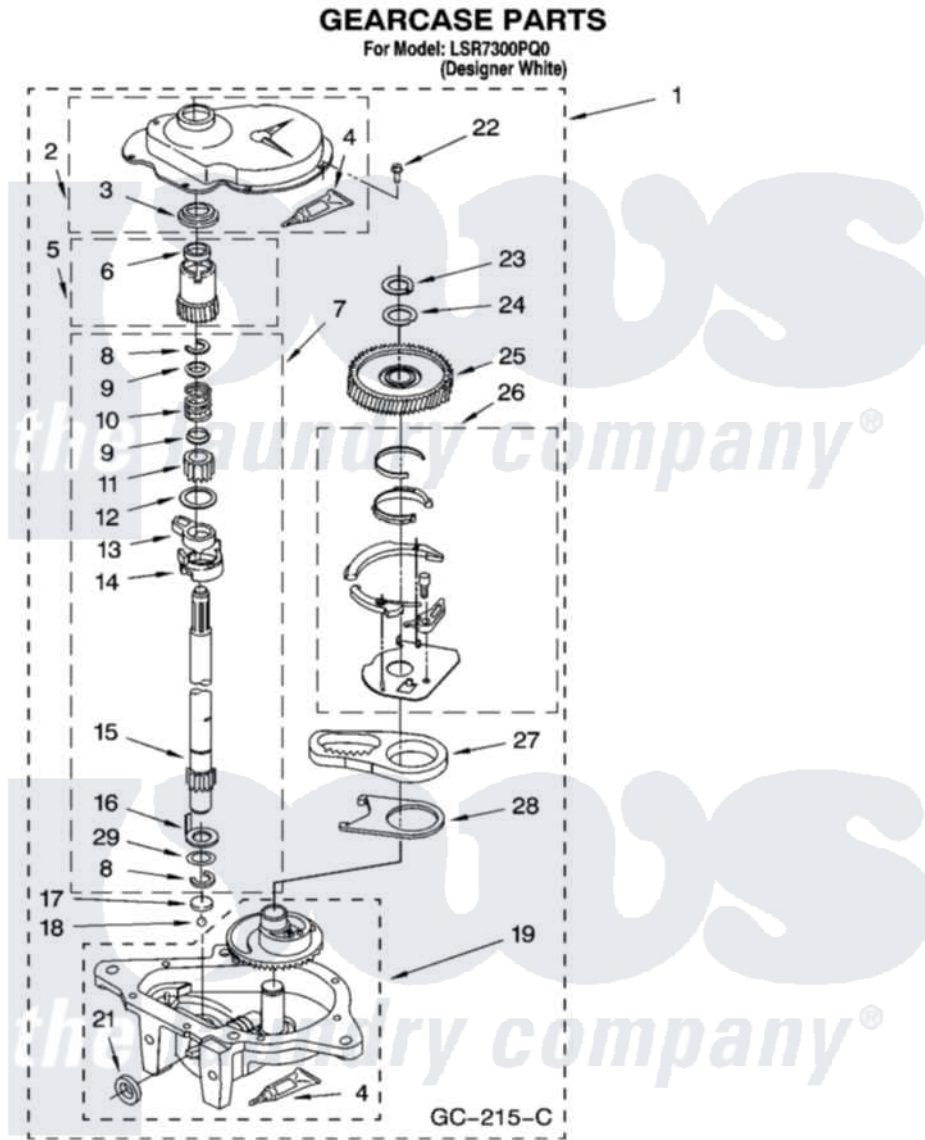

Whirlpool LSR7300PQ0 08 - GEARCASE PARTS

12

8180401

Whirlpool Residential Whirlpool LSR7300PQ0 Washer Parts Parts Diagram 08 - GEARCASE PARTS
Click on the part number to view part

Item	Original Part Number	Replaced By	Status	Part Description
1	3360630	3360629		Gearcase
2	285202			Cover, Gearcase
3	3349985			Seal, Gearcase Cover
4	285195			Sealer Sealer, Gasket
5	63320	285362		Gear and Pinion
6	356427			Seal, Spin Pinion
7	389387			Shaft, Agitator
8	90369		Not Available	Ring, Retaining (2)
9	62677			Retainer, Spring
10	62676			Spring, Agitator
11	63273	285509		Shaft, Agitator
12	62619			Washer, Agitator Gear
13	62580	285206		Cam-Agitator
14	62581	285206		Cam-Agitator
15	285509			Shaft, Agitator
16	62618			Washer, Cam Thrust

17	16018	285205	Bearing
18	85529	285205	Bearing
19	389230	285515	Gearcase
21	285352		Seal Kit, Thrust Plug
22	3351614		Screw, Gearcase Cover Mounting
23	3362552	285765	Ring-Retr
24	285735	285766	Washer Kit, Thrust
25	62570	285362	Gear and Pinon
26	388253	999516	Shelf-Glas
27	3349296	8546456	Rack, Connecting
28	62621		Actuator, Shift
29	388815		Washer, Intermediate 1 3976263 Miscellaneous Parts Bag 2 3976300 Washer, Inlet Hose 3 3366913 Clamp, Hose