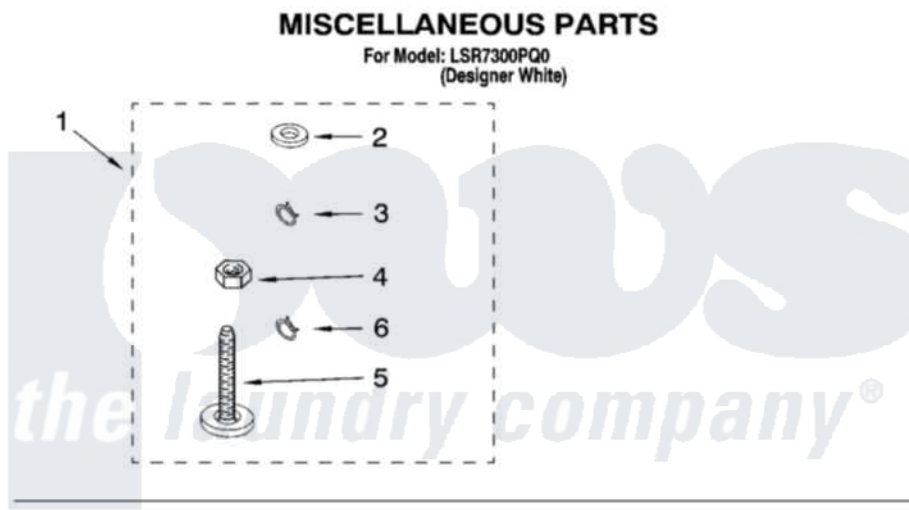

**Whirlpool LSR7300PQ0 10 - MISCELLANEOUS PARTS OPTIONAL PARTS (NOT INCLUDED)**

Whirlpool [Residential Whirlpool LSR7300PQ0 Washer Parts](#) Parts Diagram 10 - MISCELLANEOUS PARTS OPTIONAL PARTS (NOT INCLUDED)

[Click on the part number to view part](#)

Item	Original Part Number	Replaced By	Status	Part Description
1	3976263	<a href="#">285654</a>		Parts-Misc
2	3976300	<a href="#">16123</a>		Washer Inlet-Hose Miscellaneous Parts Must be Ordered Separately.
3	3366912	<a href="#">356138</a>		Clamp, Hose
4	<a href="#">3359452</a>			Nut, Lock
5	389102	<a href="#">W10001130</a>		Foot, Leveling
6	3366913	<a href="#">3357331</a>		Clamp, Drain
"	<a href="#">72017</a>			Paint, Touch-Up
"	<a href="#">350938</a>			Paint, Pressurized Spray B
"	<a href="#">350930</a>			Paint, Pressurized Spray B
"	<a href="#">799344</a>			Paint, Touch-Up )
"	N/A		Not Available	OIL
"	<a href="#">350572</a>			Oil
"	N/A		Not Available	LUBRICANT