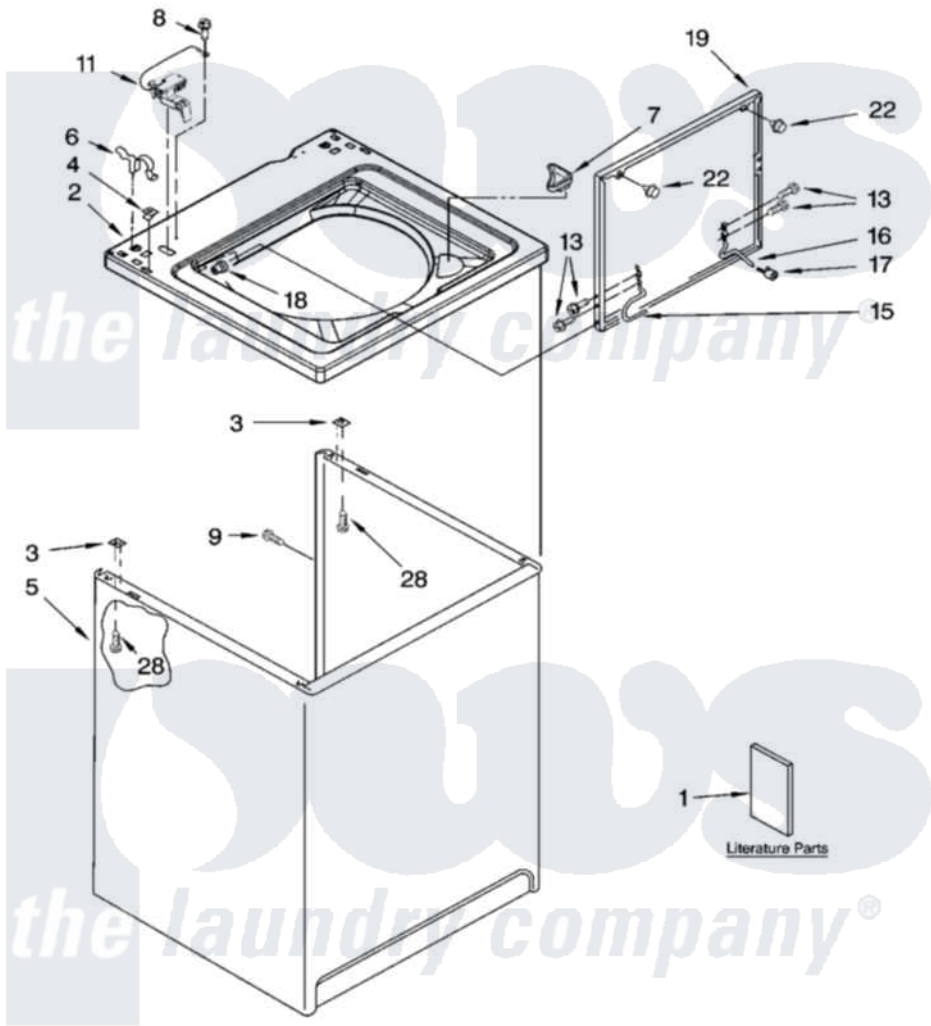

# Whirlpool LSR7300PQ1 01 - TOP AND CABINET PARTS

## TOP AND CABINET PARTS

For Model: LSR7300PQ1  
(Designer White)

AUTOMATIC  
WASHER

5-05 Litho in U.S.A. (drd)

1

Part No. 8180670

[Whirlpool Residential Whirlpool LSR7300PQ1 Washer Parts](#) Parts Diagram 01 - TOP AND CABINET PARTS

[Click on the part number to view part](#)

Item	Original Part Number	Replaced By	Status	Part Description
1	3957165		Not Available	Installation Instructions
"	3955901		Not Available	Feature Sheet
"	3955869		Not Available	Use & Care Guide
"	8546687		Not Available	Wiring Diagram
"	3957472		Not Available	Energy Guide
"	N/A		Not Available	Following May Be Purchased
"	N/A		Not Available	DO-IT-YOURSELF REPAIR MANUALS
"	<a href="#">4313896</a>			Do-It-Yourself Repair Manuals
2	<a href="#">8318064</a>			Top
3	62750			Spacer, Cabinet To Top (4)
4	<a href="#">357213</a>			Nut, Push-In
5	<a href="#">63424</a>			Cabinet
6	<a href="#">62780</a>			Clip, Top And Cabinet And Rear Panel
7	<a href="#">3362952</a>			Dispenser, Bleach
8	<a href="#">3351611</a>			Screw, Gearcase Cover

8	<a href="#">3351014</a>		Mounting
9	3357011	<a href="#">308685</a>	Side Trim )
11	<a href="#">8318084</a>		Switch, Lid
13	3351355	<a href="#">W10119828</a>	Screw, Lid Hinge Mounting
15	<a href="#">8318088</a>		Hinge, Lid
16	<a href="#">54583</a>		Hinge, Lid
17	<a href="#">19119</a>		Bumper, Lid Hinge
18	<a href="#">21258</a>		Bearing, Lid Hinge
19	8542387	<a href="#">W10193857</a>	Lid
22	<a href="#">9724509</a>		Bumper, Lid
28	<a href="#">3390631</a>		Screw, 10-16 X 3/8