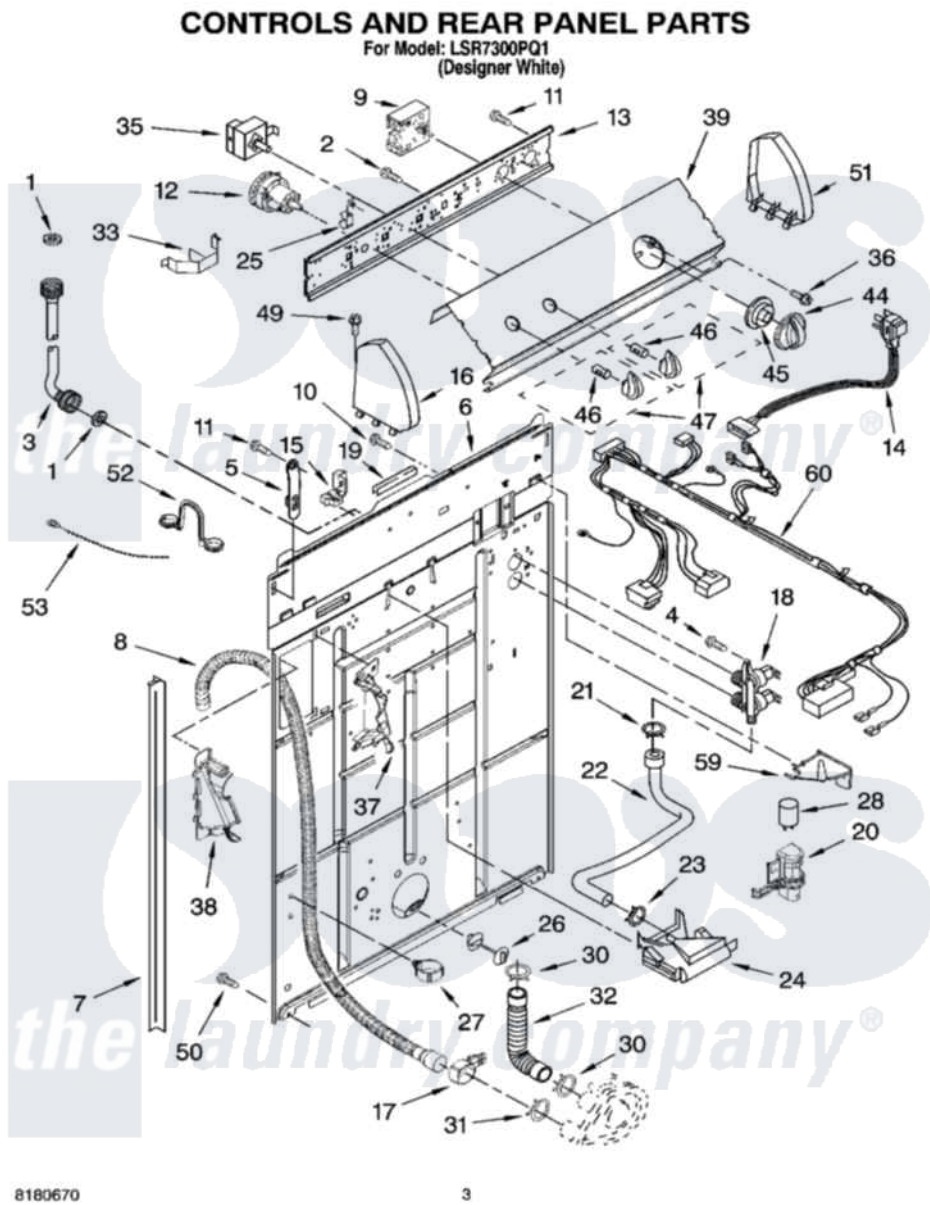

Whirlpool LSR7300PQ1 02 - CONTROLS AND REAR PANEL PARTS

Whirlpool Residential Whirlpool LSR7300PQ1 Washer Parts Parts Diagram 02 - CONTROLS AND REAR PANEL PARTS
Click on the part number to view part

Item	Original Part Number	Replaced By	Status	Part Description
1	3976300	16123		Washer Inlet-Hose Miscellaneous Parts Must be Ordered Separately.
2	3400073			Screw, Ground
3	8571377	89503		Hose-Inlet
"	8571378	89503		Hose-Inlet
4	9740848			Screw, Mixing Valve Mounting
5	8568314			Strap, Console
6	8318015			Panel, Rear
7	62747			Pad, Rear Panel
8	8559373	W10096921		Drain Hose Assembly
9	8546685			Timer, Control
10	3351614			Screw, Gearcase Cover Mounting
11	90767			Screw, 8A X 3/8 HeX Washer Head Tapping
12	3366848	W10339229		Switch-WL
13	3948608			Bracket, Control

14	661661	285800	Cord-Power
15	3952821	285777	Relief-Str
16	8271365	279962	Endcap
17	8541668		Clamp, Hose
18	3952164	285805	Valve-Inlet
19	303294	3367669	Protector, Edge
20	8318046		Clip, Capacitor
21	301958	596669	Clamp, Manifold
22	8541607	3357328	Hose, Vacuum Break
23	370450	596669	Clamp, Manifold
24	387606	3360977	Break-Vac
25	8317975		Restraint, Harness
26	8519200		Support, Rear Panel
27	8541667		Clamp, Hose
28	661606	8572717	Capacitor, Motor Start
30	3363366	616099	Clamp
31	8317496	285655	Clamp, Hose
32	3951449	285871	Hose
33	8055003		Clip, Harness And Pressure Switch
35	661612	W10168256	Switch, Water Temperature
36	3400818		Screw, Timer Mounting
37	8541669		Bucket, Drain Hose
"	BLANK	Not Available	(Left Half)
38	8541658		Bucket, Drain Hose
"	BLANK	Not Available	(Right Half)
39	3956555		Panel, Console
44	8544943		Knob, Timer
45	8544947		Dial, Timer
46	8536939		Clip, Knob
47	8544935		Knob, Control
49	388326		Screw, 8-18 X 1.25
50	62863	3390631	Screw, 10-16 X 3/8
51	8271359	279962	Endcap
52	8541672	8577378	U-Bend, Drain Hose
53	3347868	W10339879	Tie, Cable
59	8539874		Shield, Suds
60	3957014		Harness, Wiring