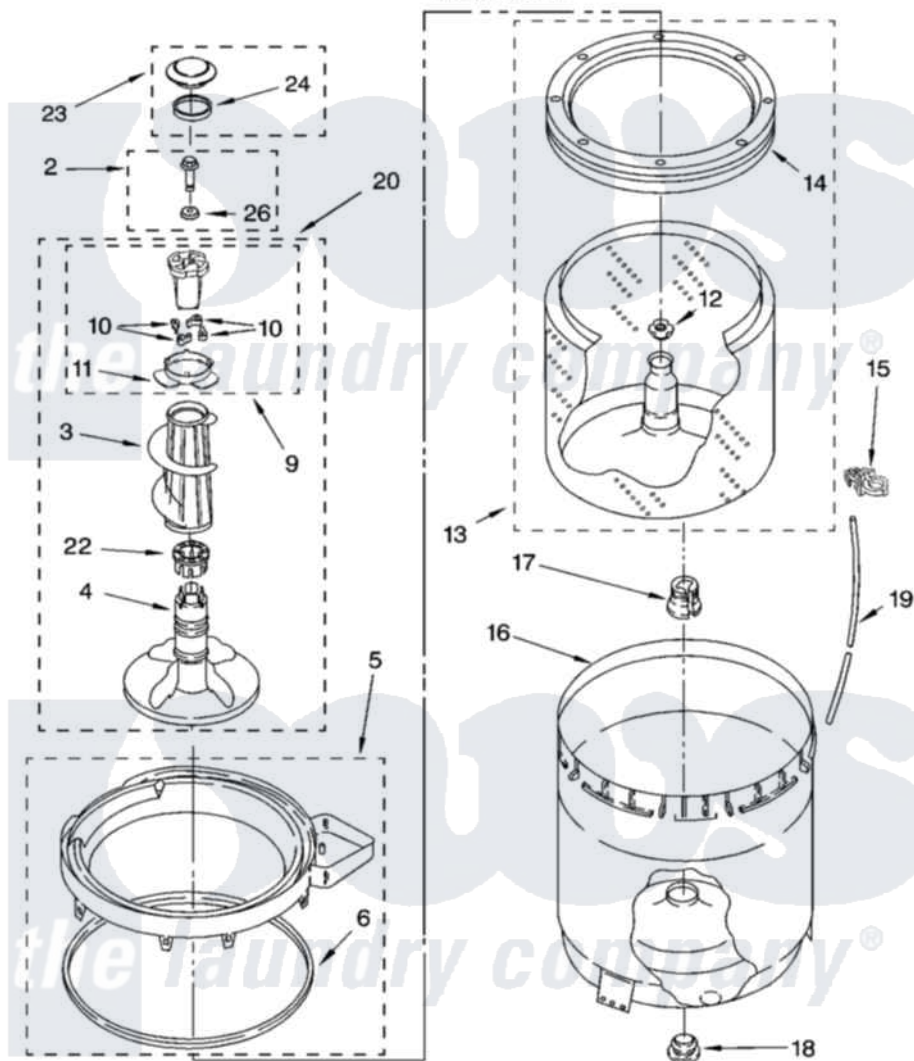

# Whirlpool LSR7300PQ1 03 - AGITATOR, BASKET AND TUB PARTS

## AGITATOR, BASKET AND TUB PARTS

For Model: LSR7300PQ1  
(Designer White)

8180670

5

Whirlpool [Residential Whirlpool LSR7300PQ1 Washer Parts](#) Parts Diagram 03 - AGITATOR, BASKET AND TUB PARTS

[Click on the part number to view part](#)

Item	Original Part Number	Replaced By	Status	Part Description
2	<a href="#">358237</a>			Screw And Washer
3	389141	<a href="#">3360824</a>		Auger, Agitator
4	<a href="#">389386</a>			Agitator
5	8528150	<a href="#">W10445870</a>		Ring-Tub
6	<a href="#">3976308</a>			Gasket, Tub Ring
9	3363662	<a href="#">285748</a>		Cam-Agitator
10	3366877	<a href="#">80040</a>		Dog-Agitator
11	<a href="#">3363661</a>			Bearing, Driven Cam
12	<a href="#">21366</a>			Nut, Spanner
13	8526017	<a href="#">W10389329</a>		Clothes Container, Assembly
14	8519788	<a href="#">387240</a>		Ring, Balance
15	<a href="#">2219077</a>			Clip, Pressure Switch Hose
16	<a href="#">63849</a>			Strain Relief, Power Cord
17	<a href="#">389140</a>			Tub Block, Basket Drive
18	<a href="#">383727</a>			Gasket, Centerpod
19	3347780	<a href="#">353244</a>		Hose, Pressure Switch

20	3347674	<a href="#">285727</a>	Agitator
22	3350389	<a href="#">285587</a>	Washer
23	63973	<a href="#">3362061</a>	Cap
24	<a href="#">358912</a>		Seal, Agitator Cap
26	<a href="#">3949550</a>		Washer