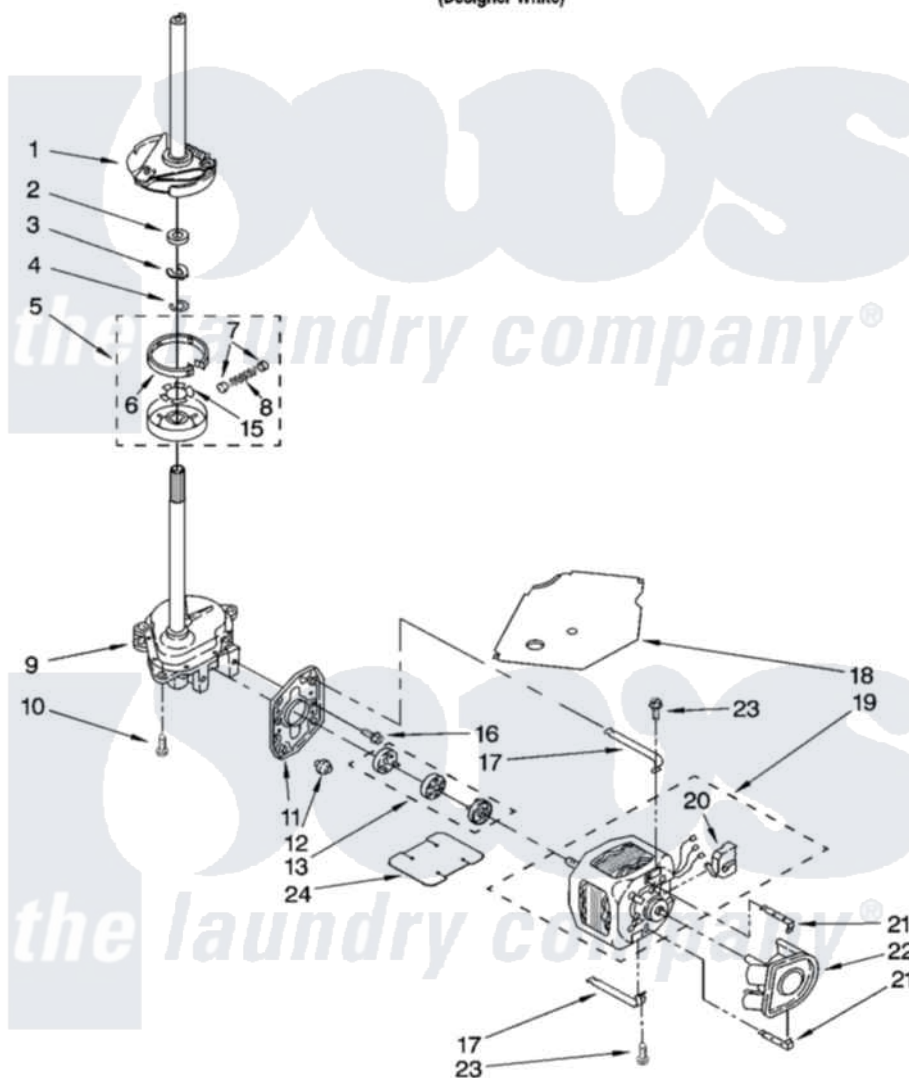

Whirlpool LSR7300PQ1 04 - BRAKE, CLUTCH, GEARCASE, MOTOR AND PUMP PARTS

BRAKE, CLUTCH, GEARCASE, MOTOR AND PUMP PARTS

For Model: LSR7300PQ1
(Designer White)

8180670

7

Whirlpool [Residential Whirlpool LSR7300PQ1 Washer Parts](#) Parts Diagram 04 - BRAKE, CLUTCH, GEARCASE, MOTOR AND PUMP PARTS
Click on the part number to view part

Item	Original Part Number	Replaced By	Status	Part Description
1	388952	285792		Basketdrive
2	63292			Washer, Spin Tube Thrust
3	62697	W10080230		Ring, Spin Tube Support
4	63283	285353		Ring
5	3951311	285785		Clutch
6	3951308	285790		Lining
7	62646			Cap, Clutch Spring
8	3946792			Spring And Damper Assembly
9	3360630	3360629		Gearcase
10	3357334	3400516		Screw Anti-Rattle
11	62611			Plate, Motor Mount To Gearcase
12	62691			Grommet, Motor
13	285753	285753A		Coupling
15	3355454			Clip, Main Drive

16	3400516		Screw Anti-Rattle
17	3349637	W10086010	Retainer, Motor
18	3362089		Shield, Tub To Motor
19	8528157	661600	Motor, Main Drive
20	3952056		Switch, Main Drive Motor
21	8546127		Retainer, Pump
22	3363394		Pump
23	3387485	273556	Screw, 10-16 X 5/8
24	3946532		Shield, Motor