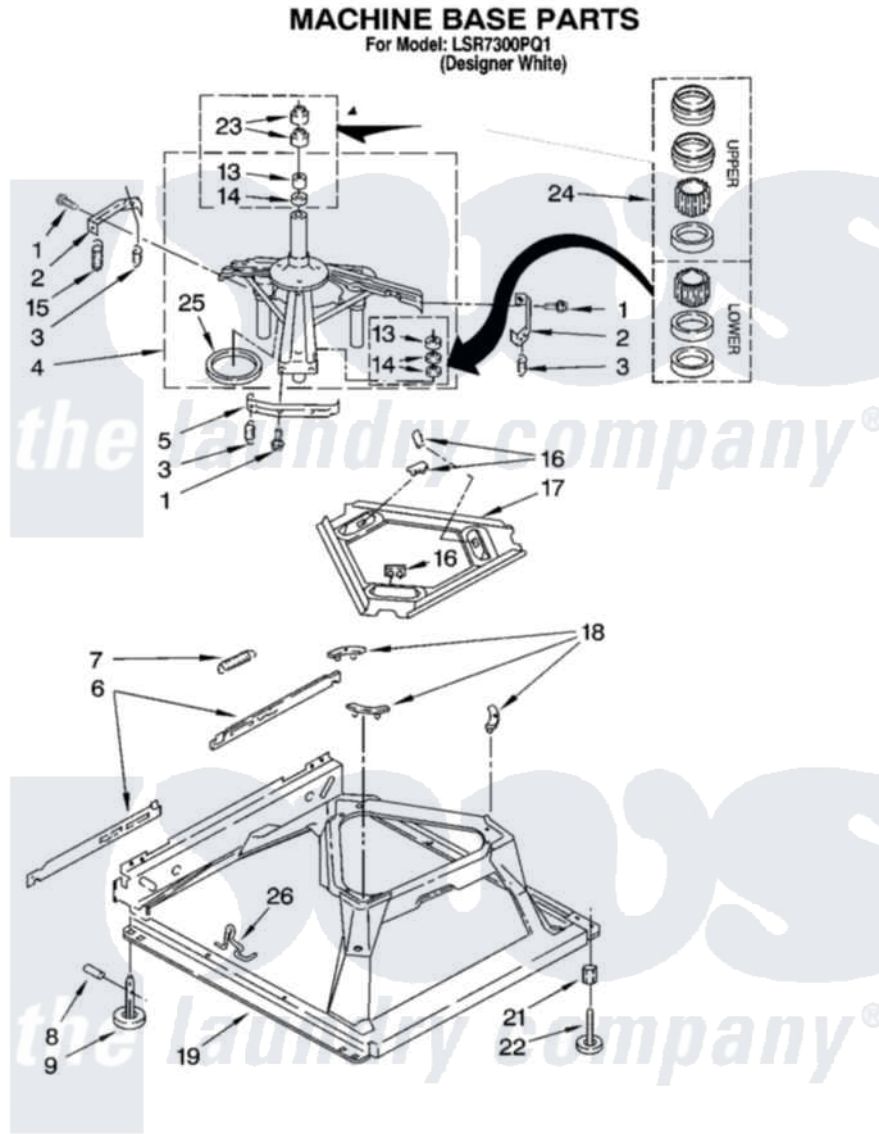

Whirlpool LSR7300PQ1 05 - MACHINE BASE PARTS

8

8180670

Whirlpool [Residential Whirlpool LSR7300PQ1 Washer Parts](#) Parts Diagram 05 - MACHINE BASE PARTS
Click on the part number to view part

Item	Original Part Number	Replaced By	Status	Part Description
1	3400076			Screw, Bracket Mounting
2	64067			Bracket, Spring Outer
3	63907			Spring, Suspension
4	8575214	280184		Support
5	64065			Bracket, Spring Outer
6	63466			Link, Leveling Mechanism
7	62597	8316845		Spring
8	62837			Pin, Knurled
9	62596	285244		Feet-Leveling
13	3347047	8546455		Bearing, Centerpost
14	357409	359449		Seal, Agitator Shaft
15	388492	W10250667		Spring, Counterweight
16	62568	285219		Pad
17	3946509			Plate, Suspension
18	3363660	285744		Pad
19	3946512	285771		Base

21	3359452		Nut, Lock
22	389102	W10001130	Foot, Leveling
23	356934	8577376	Seal, Centerpost
24	285203		Centerpost Bearing Kit
25	63134		Ring, Sound Deadening
26	63806	W10145155	Retainer, Suspension Spring