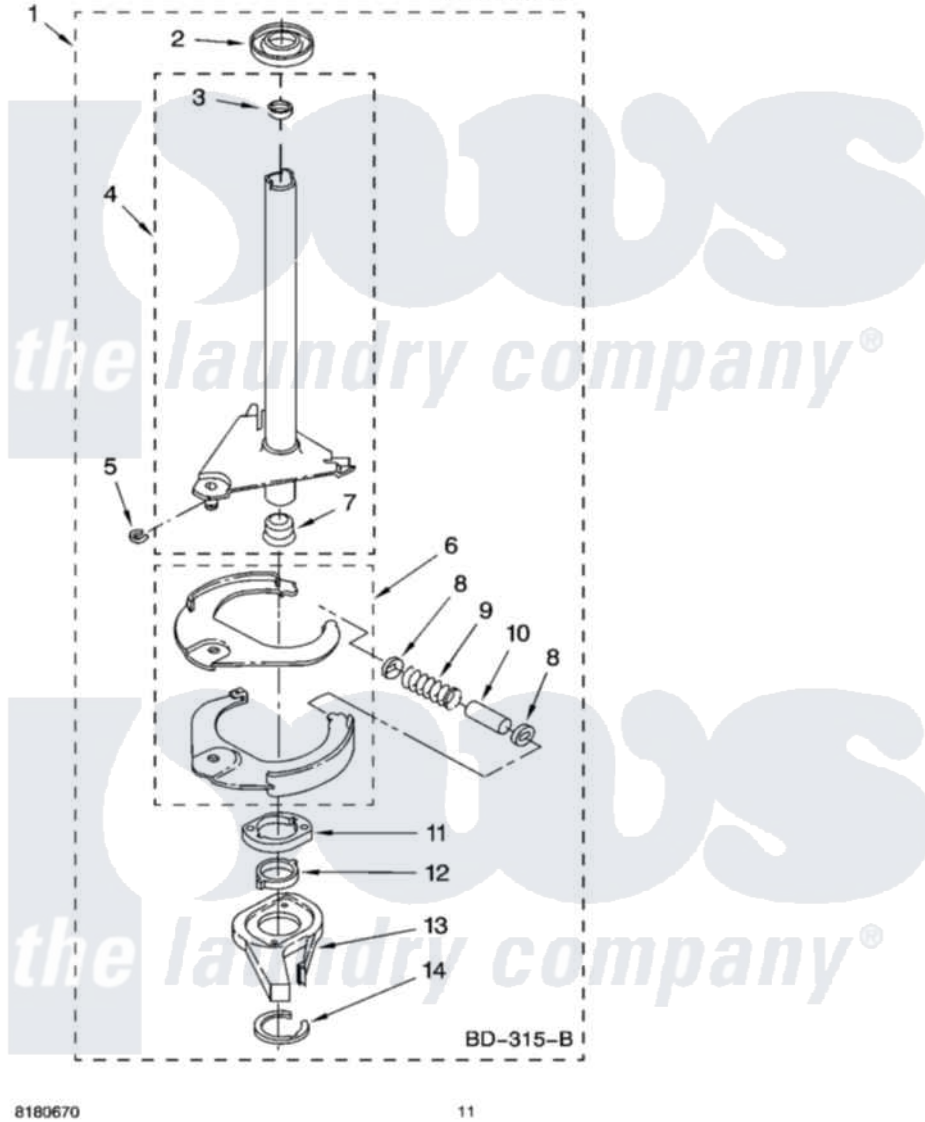

Whirlpool LSR7300PQ1 07 - BRAKE AND DRIVE TUBE PARTS

BRAKE AND DRIVE TUBE PARTS

For Model: LSR7300PQ1
(Designer White)

8180670

11

Whirlpool [Residential Whirlpool LSR7300PQ1 Washer Parts](#) Parts Diagram 07 - BRAKE AND DRIVE TUBE PARTS
Click on the part number to view part

Item	Original Part Number	Replaced By	Status	Part Description
1	388952	285792		Basketdrive
2	62658			Ring, Thrust
3	356427			Seal, Spin Pinion
4	64027	64208		Tube-Spin
5	64035	W10083190		Ring, Retaining
6	64232	285438		Shoe-Brake
7	62703	8546462		"T" Bearing, Spin Tube
8	3353956	285658		Sleeve
9	387806		Not Available	Spring, Brake
10	3355360	285658		Sleeve
11	661516	8546461		Cam, Brake Release
12	63022			Sleeve, Cam
13	64194	285790		Lining
14	90368	W10083200		Ring, Retaining
"	N/A		Not Available	FOLLOWING PARTS NOT ILLUSTRATED
"	285208			Lubricant