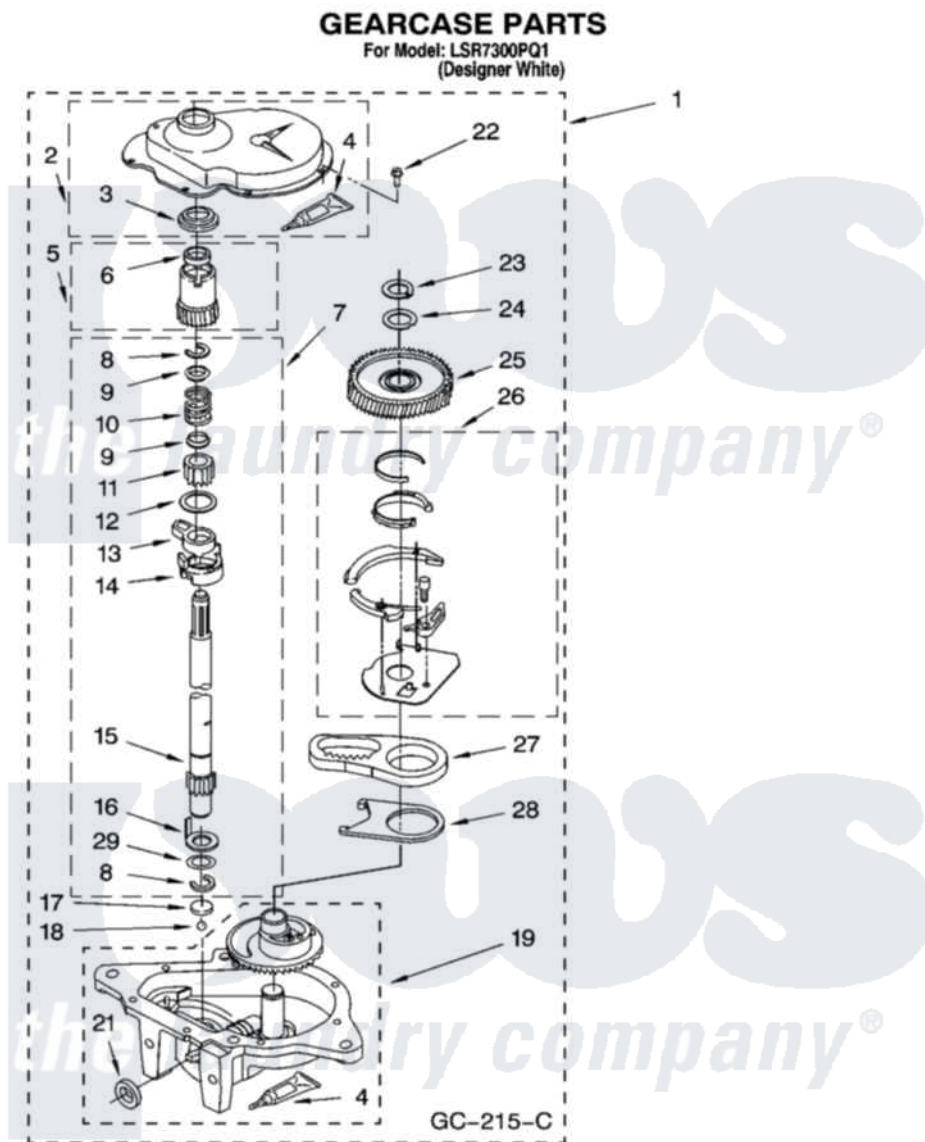

# Whirlpool LSR7300PQ1 08 - GEARCASE PARTS

12

8180670

Whirlpool [Residential Whirlpool LSR7300PQ1 Washer Parts](#) Parts Diagram 08 - GEARCASE PARTS  
Click on the part number to view part

Item	Original Part Number	Replaced By	Status	Part Description
1	3360630	<a href="#">3360629</a>		Gearcase
2	<a href="#">285202</a>			Cover, Gearcase
3	<a href="#">3349985</a>			Seal, Gearcase Cover
4	<a href="#">285195</a>			Sealer Sealer, Gasket
5	63320	<a href="#">285362</a>		Gear and Pinion
6	<a href="#">356427</a>			Seal, Spin Pinion
7	<a href="#">389387</a>			Shaft, Agitator
8	90369		Not Available	Ring, Retaining (2)
9	<a href="#">62677</a>			Retainer, Spring
10	<a href="#">62676</a>			Spring, Agitator
11	63273	<a href="#">285509</a>		Shaft, Agitator
12	<a href="#">62619</a>			Washer, Agitator Gear
13	62580	<a href="#">285206</a>		Cam-Agitator
14	62581	<a href="#">285206</a>		Cam-Agitator
15	<a href="#">285509</a>			Shaft, Agitator
16	<a href="#">62618</a>			Washer, Cam Thrust

17	16018	<a href="#">285205</a>	Bearing
18	85529	<a href="#">285205</a>	Bearing
19	389230	<a href="#">285515</a>	Gearcase
21	<a href="#">285352</a>		Seal Kit, Thrust Plug
22	<a href="#">3351614</a>		Screw, Gearcase Cover Mounting
23	3362552	<a href="#">285765</a>	Ring-Retr
24	285735	<a href="#">285766</a>	Washer Kit, Thrust
25	62570	<a href="#">285362</a>	Gear and Pinon
26	388253	<a href="#">999516</a>	Shelf-Glas
27	3349296	<a href="#">8546456</a>	Rack, Connecting
28	<a href="#">62621</a>		Actuator, Shift
29	<a href="#">388815</a>		Washer, Intermediate 1 3976263 Miscellaneous Parts Bag 2 3976300 Washer, Inlet Hose 3 3366913 Clamp, Hose