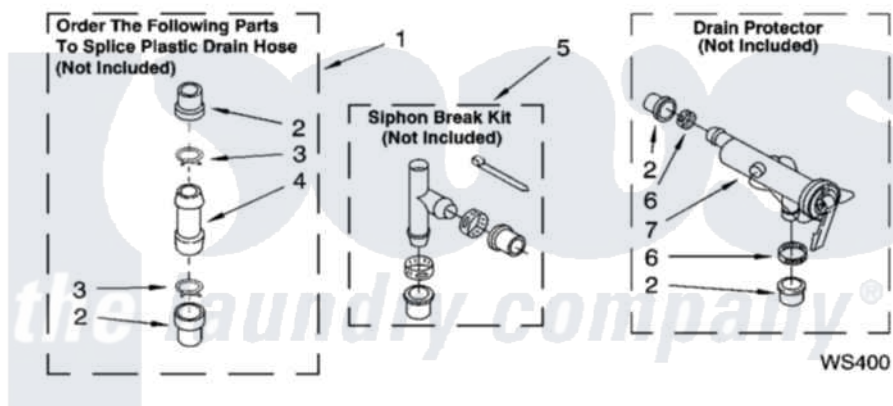

**WATER SYSTEM PARTS**

For Model: LSR7300PQ1  
(Designer White)

8180670

13

Whirlpool [Residential Whirlpool LSR7300PQ1 Washer Parts](#) Parts Diagram 09 - WATER SYSTEM PARTS

[Click on the part number to view part](#)

Item	Original Part Number	Replaced By	Status	Part Description
1	<a href="#">285442</a>			Water System Parts
2	<a href="#">285321</a>			Water System Parts
3	370447	<a href="#">285655</a>		Clamp, Hose
4	<a href="#">16272</a>			Connector, Straight
5	<a href="#">285320</a>			Water System Parts
6	65349	<a href="#">285655</a>		Clamp, Hose
7	<a href="#">367031</a>			Water System Parts