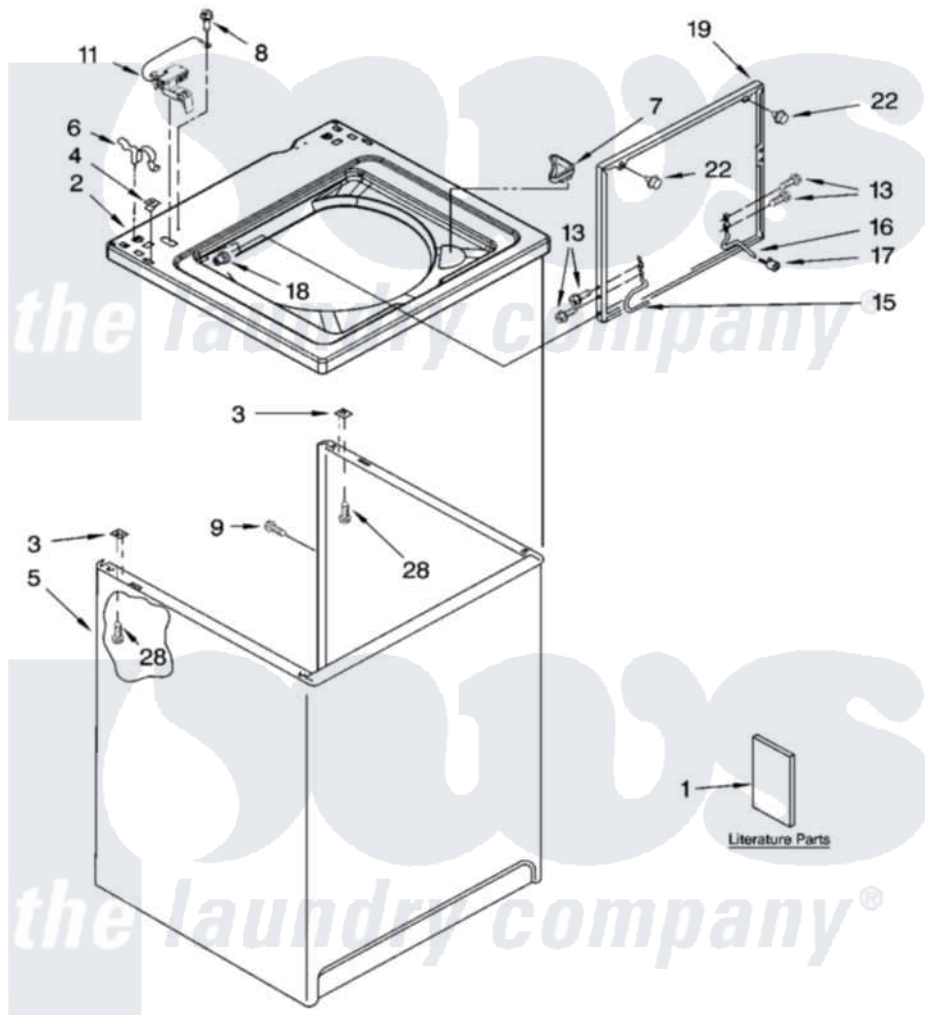

# Whirlpool LSR7300PQ2 01 - TOP AND CABINET PARTS

## TOP AND CABINET PARTS

For Model: LSR7300PQ2  
(Designer White)

AUTOMATIC  
WASHER

11-05 Litho in U.S.A. (drd)

1

Part No. 8180922

[Whirlpool Residential Whirlpool LSR7300PQ2 Washer Parts](#) Parts Diagram 01 - TOP AND CABINET PARTS  
Click on the part number to view part

8	<a href="#">3351014</a>		Mounting
9	3357011	<a href="#">308685</a>	Side Trim )
11	<a href="#">8318084</a>		Switch, Lid
13	3351355	<a href="#">W10119828</a>	Screw, Lid Hinge Mounting
15	<a href="#">8318088</a>		Hinge, Lid
16	<a href="#">54583</a>		Hinge, Lid
17	<a href="#">19119</a>		Bumper, Lid Hinge
18	<a href="#">21258</a>		Bearing, Lid Hinge
19	8542387	<a href="#">W10193857</a>	Lid
22	<a href="#">9724509</a>		Bumper, Lid
28	<a href="#">3390631</a>		Screw, 10-16 X 3/8