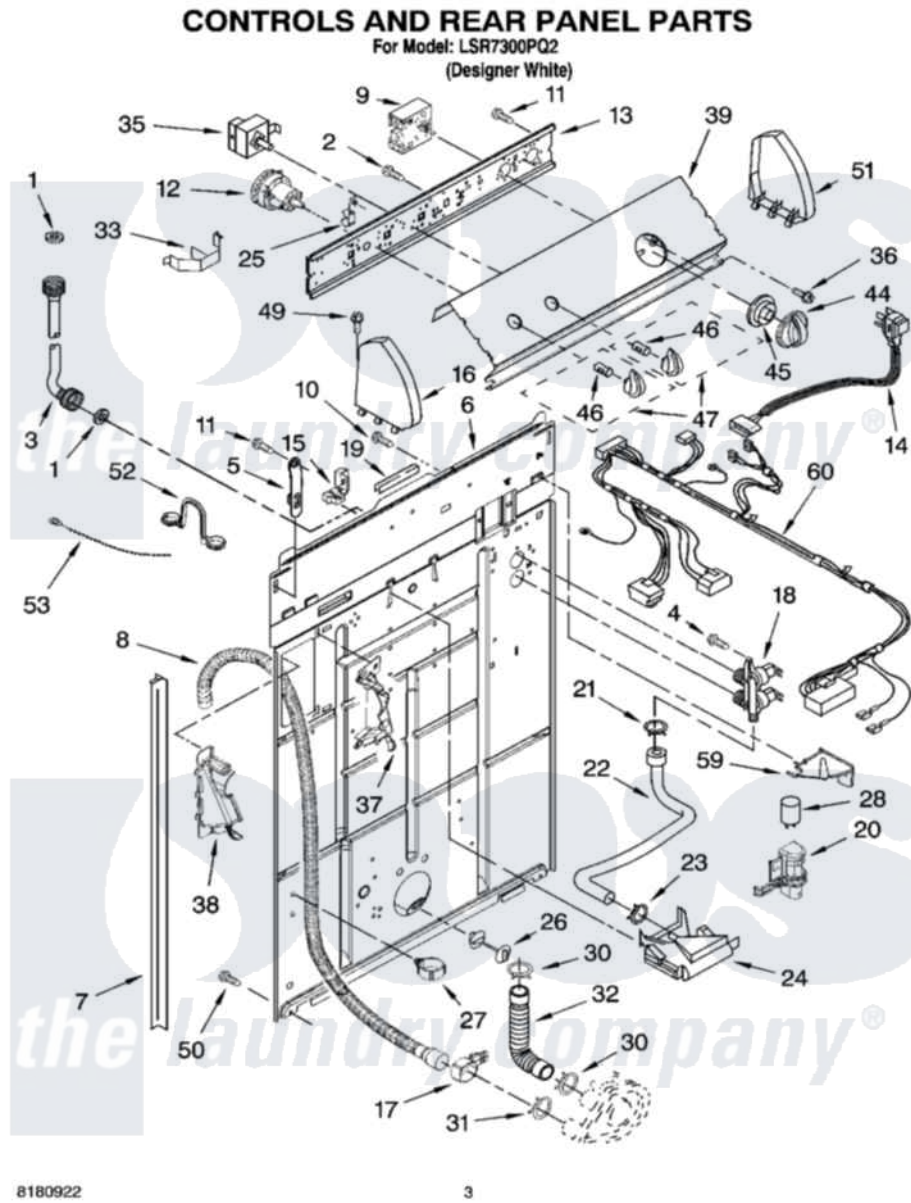

Whirlpool LSR7300PQ2 02 - CONTROLS AND REAR PANEL PARTS

Whirlpool Residential Whirlpool LSR7300PQ2 Washer Parts Parts Diagram 02 - CONTROLS AND REAR PANEL PARTS
Click on the part number to view part

Item	Original Part Number	Replaced By	Status	Part Description
1	3976300	16123		Washer Inlet-Hose Miscellaneous Parts Must be Ordered Separately.
2	3400073			Screw, Ground
3	8571377	89503		Hose-Inlet
"	8571378	89503		Hose-Inlet
4	9740848			Screw, Mixing Valve Mounting
5	8568314			Strap, Console
6	8318015			Panel, Rear
7	62747			Pad, Rear Panel
8	8559373	W10096921		Drain Hose Assembly
9	8546685			Timer, Control
10	3351614			Screw, Gearcase Cover Mounting
11	90767			Screw, 8A X 3/8 HeX Washer Head Tapping
12	3366848	W10339229		Switch-WL
13	3948608			Bracket, Control

14	661661	285800	Cord-Power
15	3952821	285777	Relief-Str
16	8271365	279962	Endcap
17	8541668		Clamp, Hose
18	3952164	285805	Valve-Inlet
19	303294	3367669	Protector, Edge
20	8318046		Clip, Capacitor
21	301958	596669	Clamp, Manifold
22	8541607	3357328	Hose, Vacuum Break
23	370450	596669	Clamp, Manifold
24	387606	3360977	Break-Vac
25	8317975		Restraint, Harness
26	8519200		Support, Rear Panel
27	8541667		Clamp, Hose
28	8572717		Capacitor, Motor Start
30	3363366	616099	Clamp
31	8317496	285655	Clamp, Hose
32	3951449	285871	Hose
33	8055003		Clip, Harness And Pressure Switch
35	661612	W10168256	Switch, Water Temperature
36	3400818		Screw, Timer Mounting
37	8541669		Bucket, Drain Hose
"	BLANK	Not Available	(Left Half)
38	8541658		Bucket, Drain Hose
"	BLANK	Not Available	(Right Half)
39	3956555		Panel, Console
44	8544943		Knob, Timer
45	8544947		Dial, Timer
46	8536939		Clip, Knob
47	8544935		Knob, Control
49	388326		Screw, 8-18 X 1.25
50	62863	3390631	Screw, 10-16 X 3/8
51	8271359	279962	Endcap
52	8541672	8577378	U-Bend, Drain Hose
53	3347868	W10339879	Tie, Cable
59	8539874		Shield, Suds
60	3957014		Harness, Wiring
"	N/A	Not Available	FOLLOWING PARTS NOT ILLUSTRATED
"	3957361		Miscellaneous Parts Bag