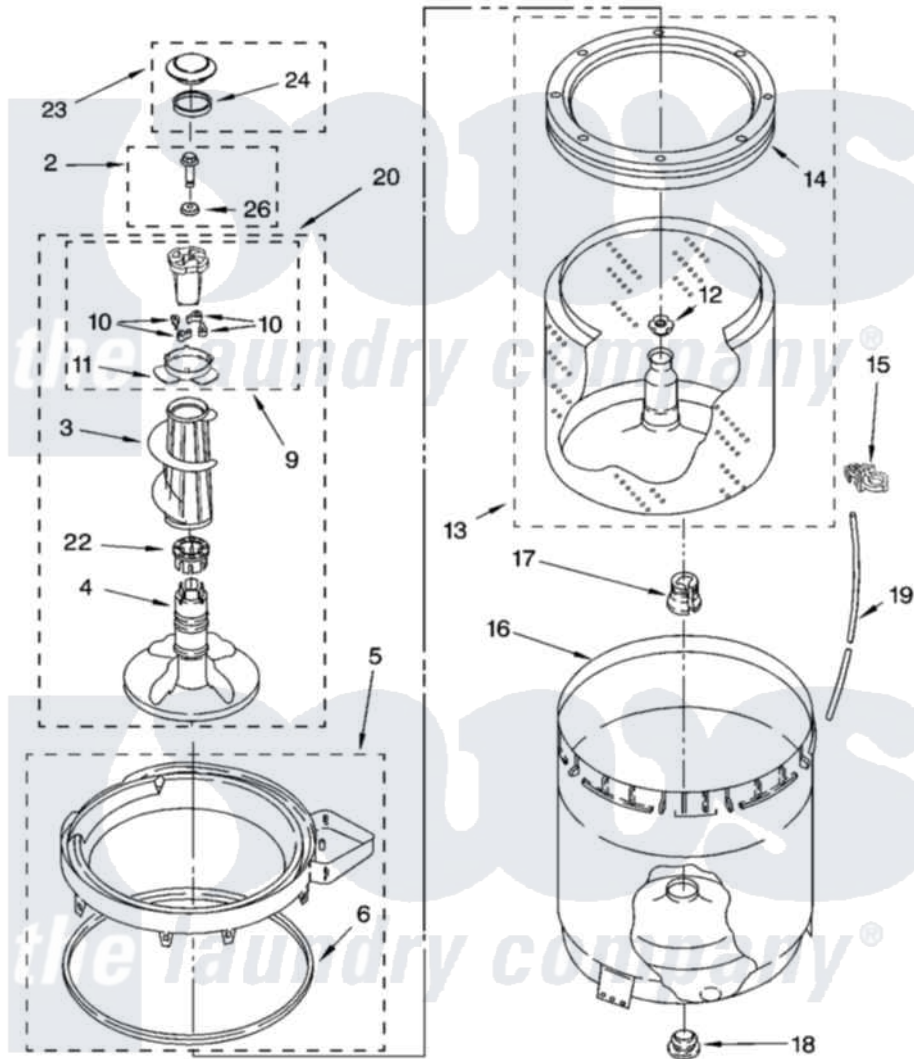

Whirlpool LSR7300PQ2 03 - AGITATOR, BASKET AND TUB PARTS

AGITATOR, BASKET AND TUB PARTS

For Model: LSR7300PQ2
(Designer White)

8180922

5

Whirlpool [Residential Whirlpool LSR7300PQ2 Washer Parts](#) Parts Diagram 03 - AGITATOR, BASKET AND TUB PARTS

[Click on the part number to view part](#)

Item	Original Part Number	Replaced By	Status	Part Description
2	358237			Screw And Washer
3	389141	3360824		Auger, Agitator
4	389386			Agitator
5	8528150	W10445870		Ring-Tub
6	3976308			Gasket, Tub Ring
9	3363662	285748		Cam-Agitator
10	3366877	80040		Dog-Agitator
11	3363661			Bearing, Driven Cam
12	21366			Nut, Spanner
13	8526017	W10389329		Clothes Container, Assembly
14	8519788	387240		Ring, Balance
15	2219077			Clip, Pressure Switch Hose
16	63849			Strain Relief, Power Cord
17	389140			Tub Block, Basket Drive
18	383727			Gasket, Centerpod
19	3347780	353244		Hose, Pressure Switch

20	3347674	285727	Agitator
22	3350389	285587	Washer
23	63973	3362061	Cap
24	358912		Seal, Agitator Cap
26	3949550		Washer