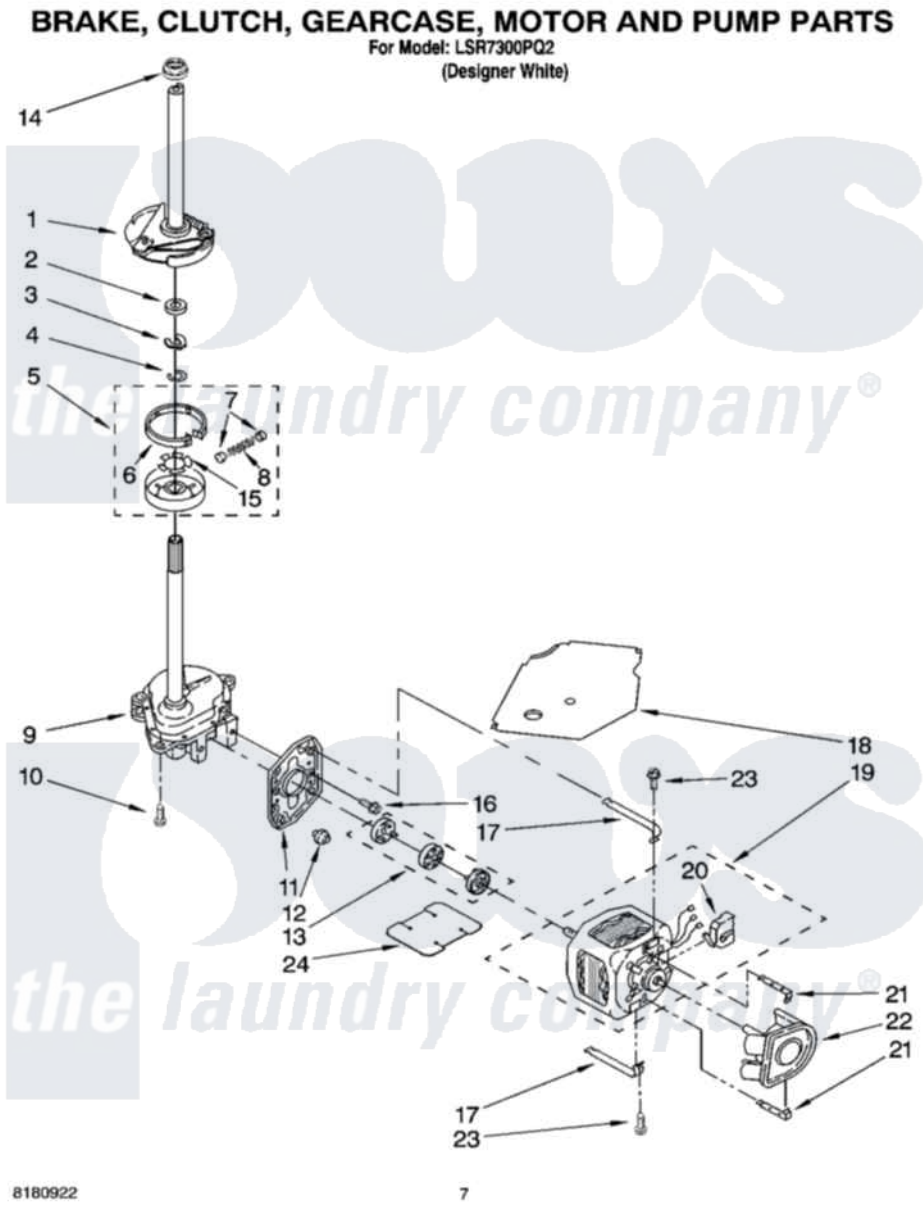

Whirlpool LSR7300PQ2 04 - BRAKE, CLUTCH, GEARCASE, MOTOR AND PUMP PARTS

Whirlpool [Residential Whirlpool LSR7300PQ2 Washer Parts](#) Parts Diagram 04 - BRAKE, CLUTCH, GEARCASE, MOTOR AND PUMP PARTS
Click on the part number to view part

Item	Original Part Number	Replaced By	Status	Part Description
1	388952	285792		Basketdrive
2	63292			Washer, Spin Tube Thrust
3	62697	W10080230		Ring, Spin Tube Support
4	63283	285353		Ring
5	3951311	285785		Clutch
6	3951308	285790		Lining
7	62646			Cap, Clutch Spring
8	3946792			Spring And Damper Assembly
9	3360630	3360629		Gearcase
10	3357334	3400516		Screw Anti-Rattle
11	62611			Plate, Motor Mount To Gearcase
12	62691			Grommet, Motor
13	285753	285753A		Coupling
14	8577374			Seal, Centerpost

15	3355454		Clip, Main Drive
16	3400516		Screw Anti-Rattle
17	3349637	W10086010	Retainer, Motor
18	3362089		Shield, Tub To Motor
19	8528157	661600	Motor, Main Drive
20	3952056		Switch, Main Drive Motor
21	8546127		Retainer, Pump
22	3363394		Pump
23	3387485	273556	Screw, 10-16 X 5/8
24	3946532		Shield, Motor