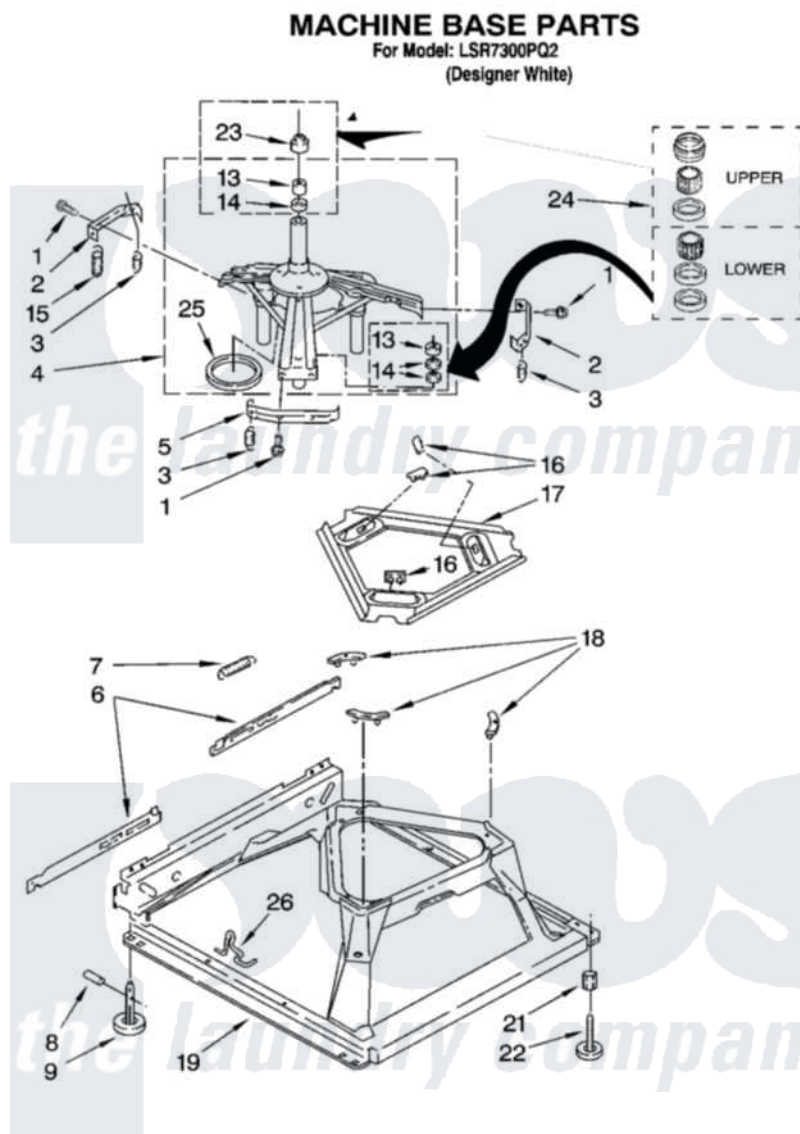

Whirlpool LSR7300PQ2 05 - MACHINE BASE PARTS

8

8180922

Whirlpool [Residential Whirlpool LSR7300PQ2 Washer Parts](#) Parts Diagram 05 - MACHINE BASE PARTS
Click on the part number to view part

Item	Original Part Number	Replaced By	Status	Part Description
1	3400076			Screw, Bracket Mounting
2	64067			Bracket, Spring Outer
3	63907			Spring, Suspension
4	8575214	280184		Support
5	64065			Bracket, Spring Outer
6	63466			Link, Leveling Mechanism
7	62597	8316845		Spring
8	62837			Pin, Knurled
9	62596	285244		Feet-Leveling
13	3347047	8546455		Bearing, Centerpost
14	357409	359449		Seal, Agitator Shaft
15	388492	W10250667		Spring, Counterweight
16	62568	285219		Pad
17	3946509			Plate, Suspension
18	3363660	285744		Pad
19	3946512	285771		Base

21	3359452		Nut, Lock
22	389102	W10001130	Foot, Leveling
23	8577376		Seal, Centerpost
24	285203		Centerpost Bearing Kit
25	63134		Ring, Sound Deadening
26	63806	W10145155	Retainer, Suspension Spring