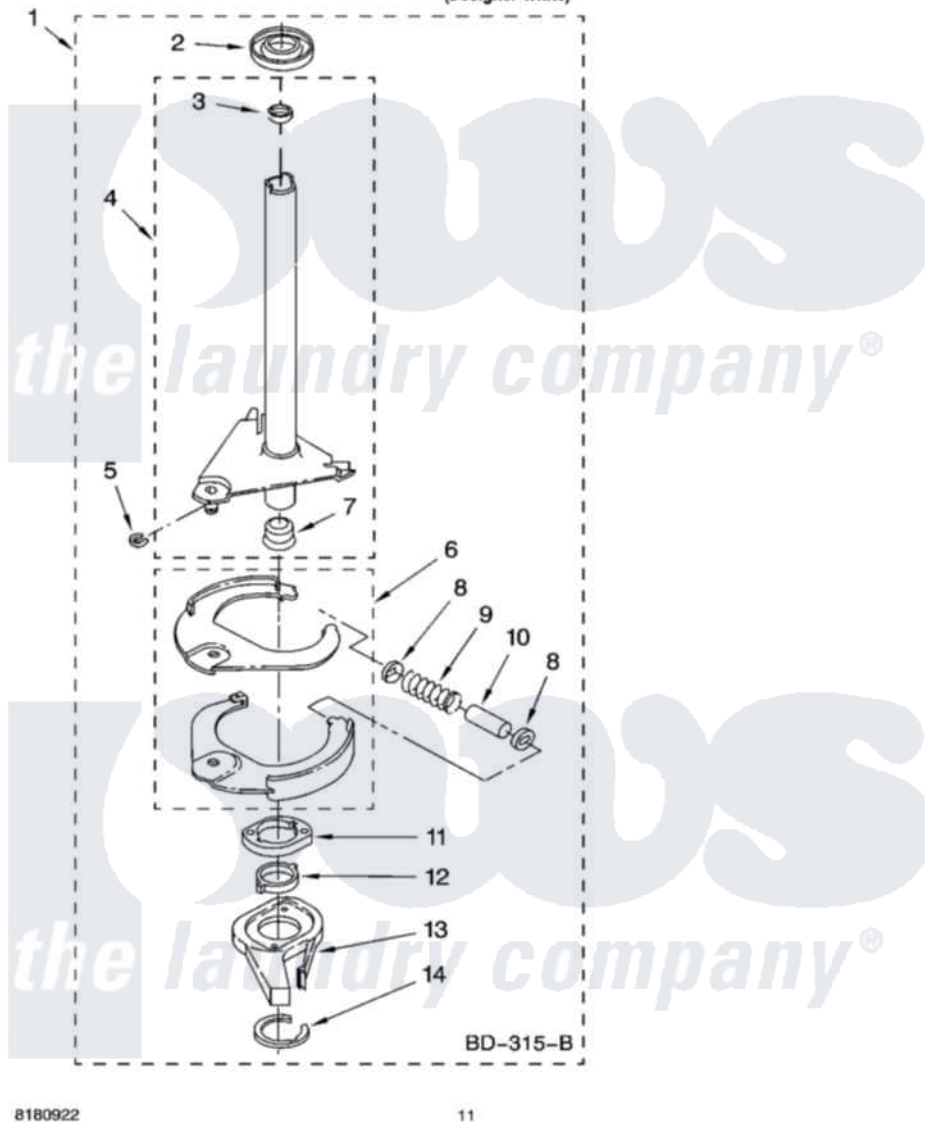

Whirlpool LSR7300PQ2 07 - BRAKE AND DRIVE TUBE PARTS

BRAKE AND DRIVE TUBE PARTS

For Model: LSR7300PQ2
(Designer White)

8180922

11

Whirlpool Residential Whirlpool LSR7300PQ2 Washer Parts Parts Diagram 07 - BRAKE AND DRIVE TUBE PARTS

Click on the part number to view part

Item	Original Part Number	Replaced By	Status	Part Description
1	388952	285792		Basketdrive
2	62658			Ring, Thrust
3	356427			Seal, Spin Pinion
4	64027	64208		Tube-Spin
5	64035	W10083190		Ring, Retaining
6	64232	285438		Shoe-Brake
7	62703	8546462		"T" Bearing, Spin Tube
8	3353956	285658		Sleeve
9	387806		Not Available	Spring, Brake
10	3355360	285658		Sleeve
11	661516	8546461		Cam, Brake Release
12	63022			Sleeve, Cam
13	64194	285790		Lining
14	90368	W10083200		Ring, Retaining
"	N/A		Not Available	FOLLOWING PARTS NOT ILLUSTRATED
"	285208			Lubricant