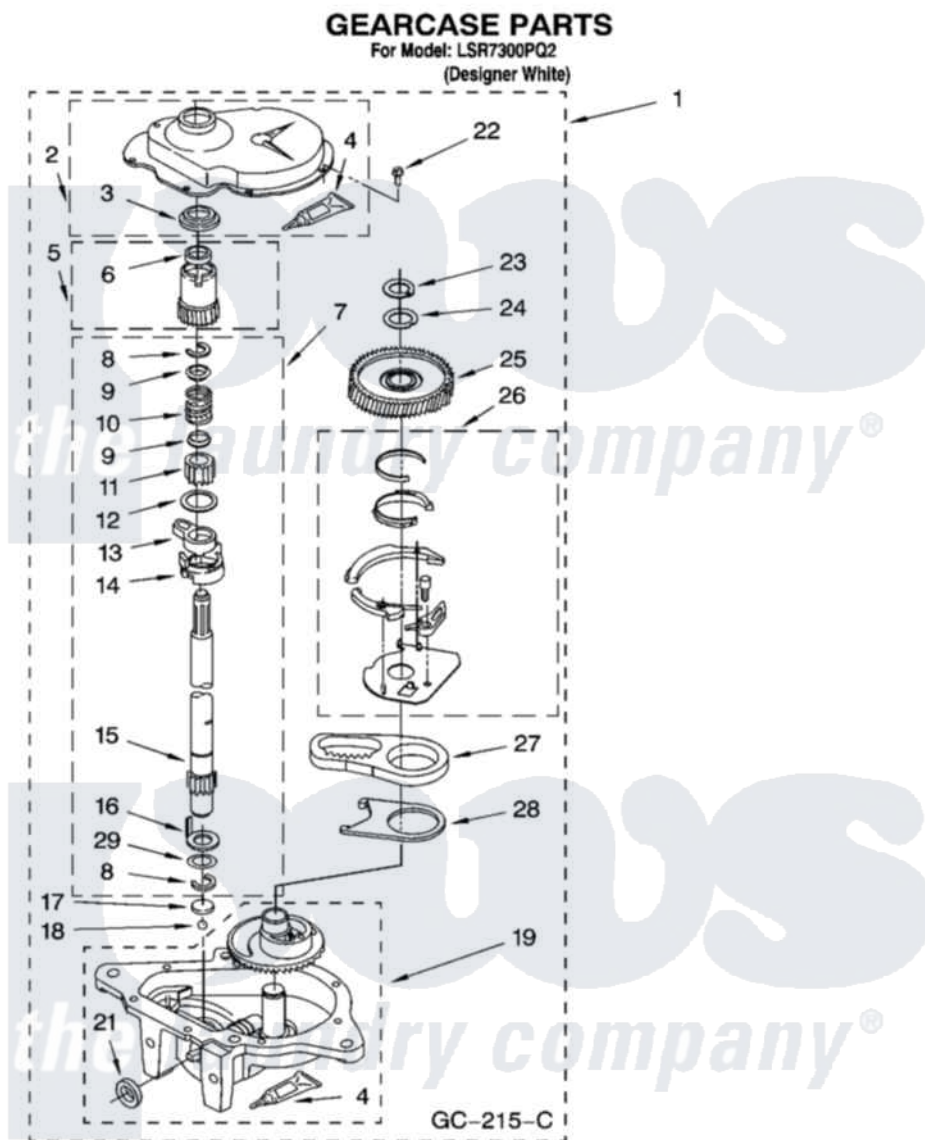

Whirlpool LSR7300PQ2 08 - GEARCASE PARTS

12

8180922

Whirlpool [Residential Whirlpool LSR7300PQ2 Washer Parts](#) Parts Diagram 08 - GEARCASE PARTS
Click on the part number to view part

Item	Original Part Number	Replaced By	Status	Part Description
1	3360630	3360629		Gearcase
2	285202			Cover, Gearcase
3	3349985			Seal, Gearcase Cover
4	285195			Sealer Sealer, Gasket
5	63320	285362		Gear and Pinion
6	356427			Seal, Spin Pinion
7	389387			Shaft, Agitator
8	90369		Not Available	Ring, Retaining (2)
9	62677			Retainer, Spring
10	62676			Spring, Agitator
11	63273	285509		Shaft, Agitator
12	62619			Washer, Agitator Gear
13	62580	285206		Cam-Agitator
14	62581	285206		Cam-Agitator
15	285509			Shaft, Agitator
16	62618			Washer, Cam Thrust

17	16018	285205	Bearing
18	85529	285205	Bearing
19	389230	285515	Gearcase
21	285352		Seal Kit, Thrust Plug
22	3351614		Screw, Gearcase Cover Mounting
23	3362552	285765	Ring-Retr
24	285735	285766	Washer Kit, Thrust
25	62570	285362	Gear and Pinon
26	388253	999516	Shelf-Glas
27	3349296	8546456	Rack, Connecting
28	62621		Actuator, Shift
29	388815		Washer, Intermediate 1 3976263 Miscellaneous Parts Bag 2 3976300 Washer, Inlet Hose 3 3366913 Clamp, Hose