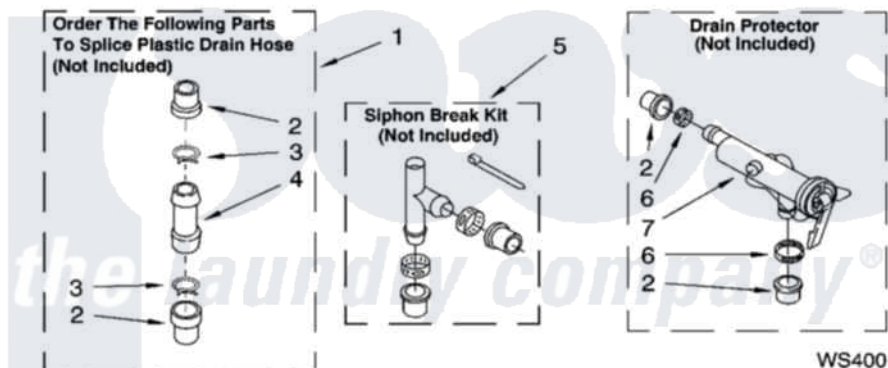

Whirlpool LSR7300PQ2 09 - WATER SYSTEM PARTS, OPTIONAL PARTS
(NOT INCLUDED)

WATER SYSTEM PARTS

For Model: LSR7300PQ2
(Designer White)

8180922

13

Whirlpool [Residential Whirlpool LSR7300PQ2 Washer Parts](#) Parts Diagram 09 - WATER SYSTEM PARTS,
OPTIONAL PARTS (NOT INCLUDED)
[Click on the part number to view part](#)

Item	Original Part Number	Replaced By	Status	Part Description
1	285442			Water System Parts
2	285321			Water System Parts
3	370447	285655		Clamp, Hose
4	16272			Connector, Straight
5	285320			Water System Parts
6	65349	285655		Clamp, Hose
7	367031			Water System Parts
	72017			Paint, Touch-Up
"	350938			Paint, Pressurized Spray B
"	350930			Paint, Pressurized Spray B
"	799344			Paint, Touch-Up)
"	N/A		Not Available	OIL
"	350572			Oil
"	N/A		Not Available	LUBRICANT
"	285208			Lubricant