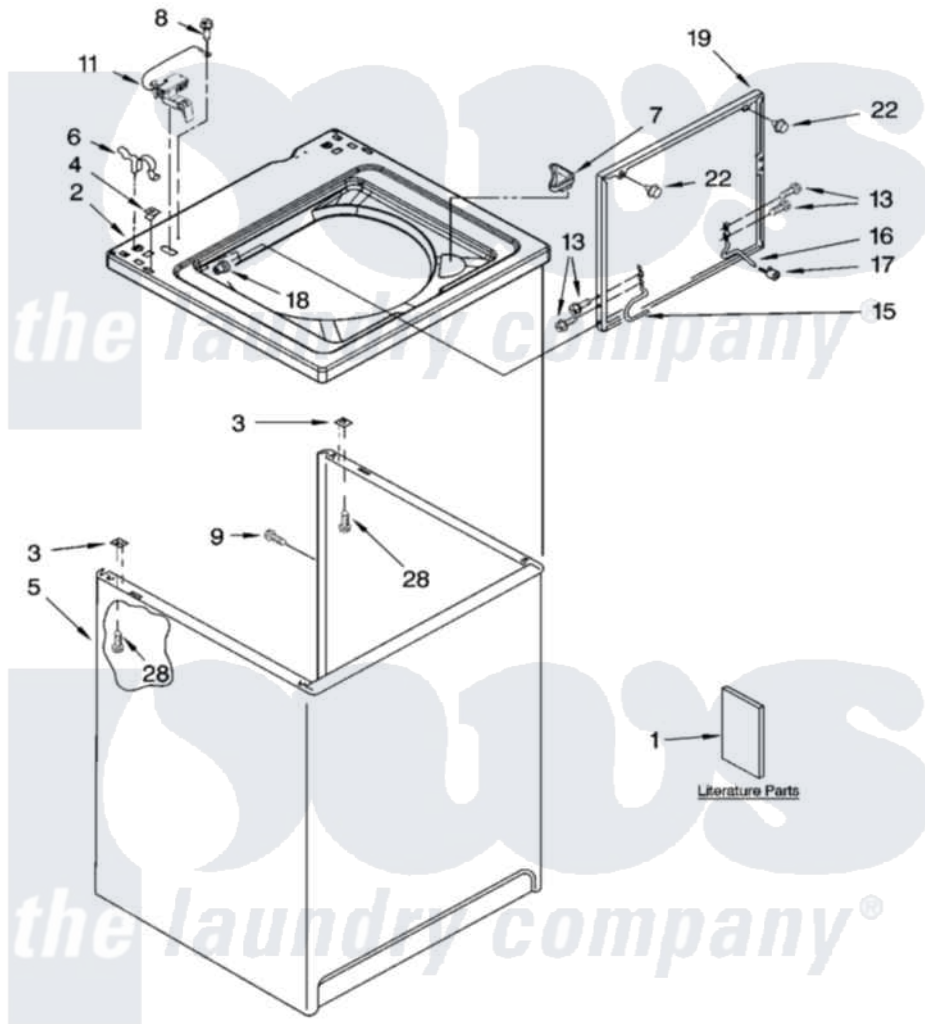

Whirlpool LSR7333PQ0 01 - TOP AND CABINET PARTS

TOP AND CABINET PARTS

For Model: LSR7333PQ0
(Designer White)

AUTOMATIC
WASHER

05-04 Litho in U.S.A. (drd)

1

Part No. 8180375

[Whirlpool Residential Whirlpool LSR7333PQ0 Washer Parts](#) Parts Diagram 01 - TOP AND CABINET PARTS
Click on the part number to view part

| Item | Original Part Number | Replaced By | Status | Part Description |
|------|----------------------------|-------------------------|---------------|--|
| 1 | LIT3956025 | | Not Available | Literature Parts (Installation Instructions) |
| " | LIT3955901 | | Not Available | Literature Parts (Feature Sheet) |
| " | LIT3955869 | | | Literature Parts |
| " | LIT8546687 | | Not Available | Literature Parts (Wiring Diagram) |
| " | LIT3956323 | | Not Available | Literature Parts (Energy Guide) |
| " | N/A | | Not Available | Following May Be Purchased |
| " | N/A | | Not Available | DO-IT-YOURSELF REPAIR MANUALS |
| " | LIT4313896 | 4313896 | | Do-It-Yourself Repair Manuals |
| 2 | 8318064 | | | Top |
| 3 | 62750 | | | Spacer, Cabinet To Top (4) |
| 4 | 357213 | | | Nut, Push-In |
| 5 | 63424 | | | Cabinet |
| 6 | 62780 | | | Clip, Top And Cabinet And Rear Panel |

| | | | |
|----|-------------------------|---------------------------|--------------------------------|
| 7 | 3362952 | | Dispenser, Bleach |
| 8 | 3351614 | | Screw, Gearcase Cover Mounting |
| 9 | 3357011 | 308685 | Side Trim) |
| 11 | 8318084 | | Switch, Lid |
| 13 | 3351355 | W10119828 | Screw, Lid Hinge Mounting |
| 15 | 8318088 | | Hinge, Lid |
| 16 | 54583 | | Hinge, Lid |
| 17 | 19119 | | Bumper, Lid Hinge |
| 18 | 21258 | | Bearing, Lid Hinge |
| 19 | 8542387 | W10193857 | Lid |
| 22 | 9724509 | | Bumper, Lid |
| 28 | 3390631 | | Screw, 10-16 X 3/8 |