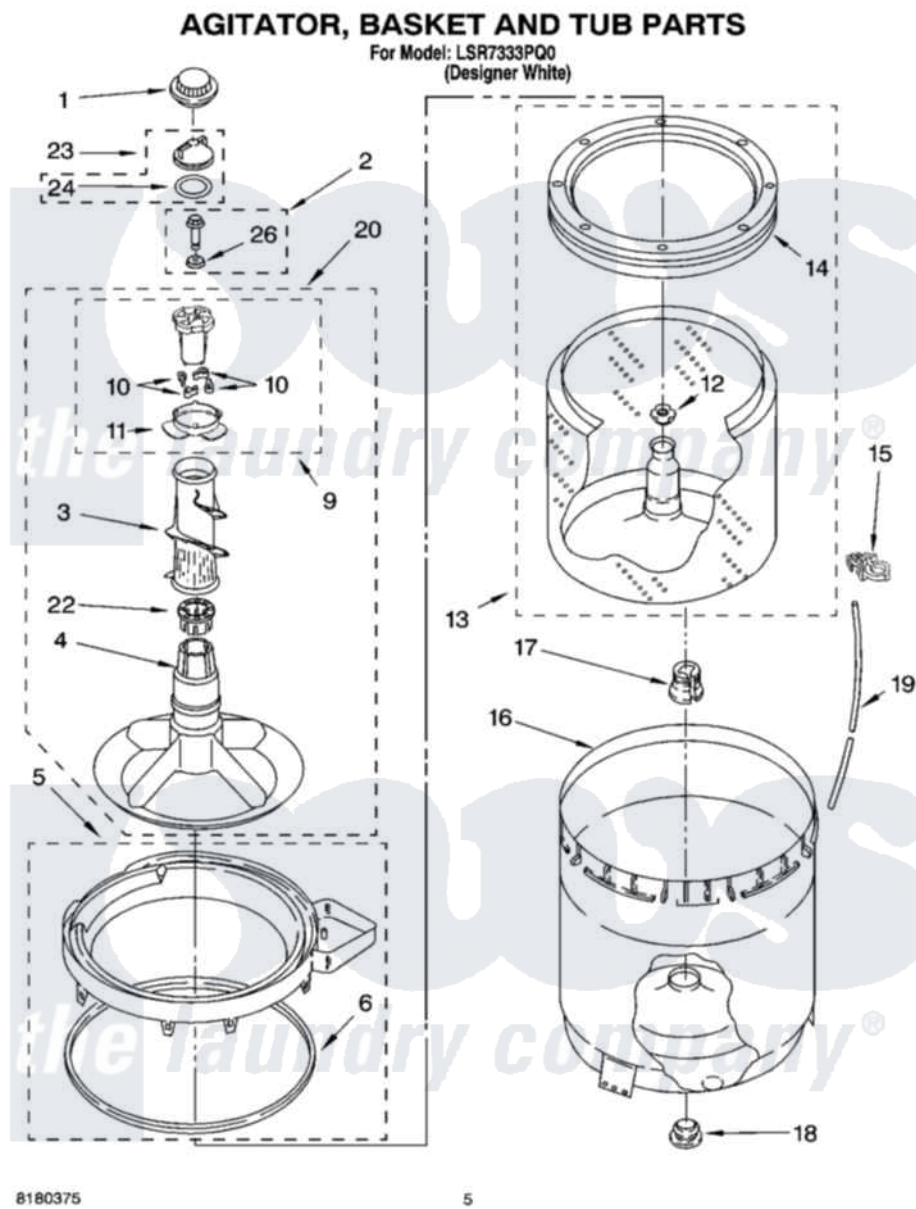

Whirlpool LSR7333PQ0 03 - AGITATOR, BASKET AND TUB PARTS

8180375

5

Whirlpool [Residential Whirlpool LSR7333PQ0 Washer Parts](#) Parts Diagram 03 - AGITATOR, BASKET AND TUB PARTS

[Click on the part number to view part](#)

Item	Original Part Number	Replaced By	Status	Part Description
1	3355758			Cap, Agitator
2	358237			Screw And Washer
3	3348752			Mover, Clothes
4	3347288			Agitator
5	8528150	W10445870		Ring-Tub
6	3976308			Gasket, Tub Ring
9	3363663	285811		Cam-Agitator
10	3366877	80040		Dog-Agitator
11	3363661			Bearing, Driven Cam
12	21366			Nut, Spanner
13	8526017	W10389329		Clothes Container, Assembly
14	8519788	387240		Ring, Balance
15	2219077			Clip, Pressure Switch Hose
16	63849			Strain Relief, Power Cord
17	389140			Tub Block, Basket Drive
18	383727			Gasket, Centerpod