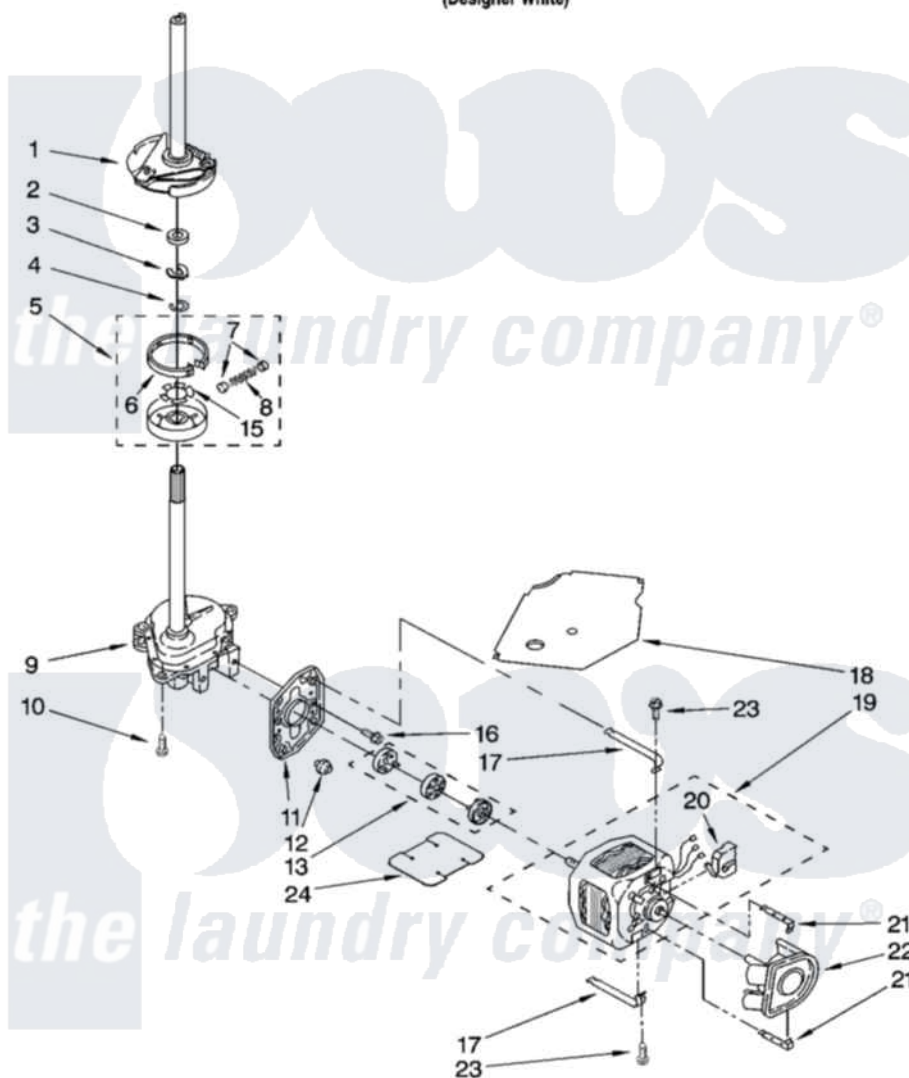

Whirlpool LSR7333PQ0 04 - BRAKE, CLUTCH, GEARCASE, MOTOR AND PUMP PARTS

BRAKE, CLUTCH, GEARCASE, MOTOR AND PUMP PARTS

For Model: LSR7333PQ0
(Designer White)

8180375

7

Whirlpool [Residential Whirlpool LSR7333PQ0 Washer Parts](#) Parts Diagram 04 - BRAKE, CLUTCH, GEARCASE, MOTOR AND PUMP PARTS
Click on the part number to view part

Item	Original Part Number	Replaced By	Status	Part Description
1	388952	285792		Basketdrive
2	63292			Washer, Spin Tube Thrust
3	62697	W10080230		Ring, Spin Tube Support
4	63283	285353		Ring
5	3951311	285785		Clutch
6	3951308	285790		Lining
7	62646			Cap, Clutch Spring
8	3946792			Spring And Damper Assembly
9	3360630	3360629		Gearcase
10	3357334	3400516		Screw Anti-Rattle
11	62611			Plate, Motor Mount To Gearcase
12	62691			Grommet, Motor
13	285753	285753A		Coupling
15	3355454			Clip, Main Drive

16	3400516		Screw Anti-Rattle
17	3349637	W10086010	Retainer, Motor
18	3362089		Shield, Tub To Motor
19	8528157	661600	Motor, Main Drive
20	3952056		Switch, Main Drive Motor
21	8546127		Retainer, Pump
22	3363394		Pump
23	3387485	273556	Screw, 10-16 X 5/8
24	3946532		Shield, Motor