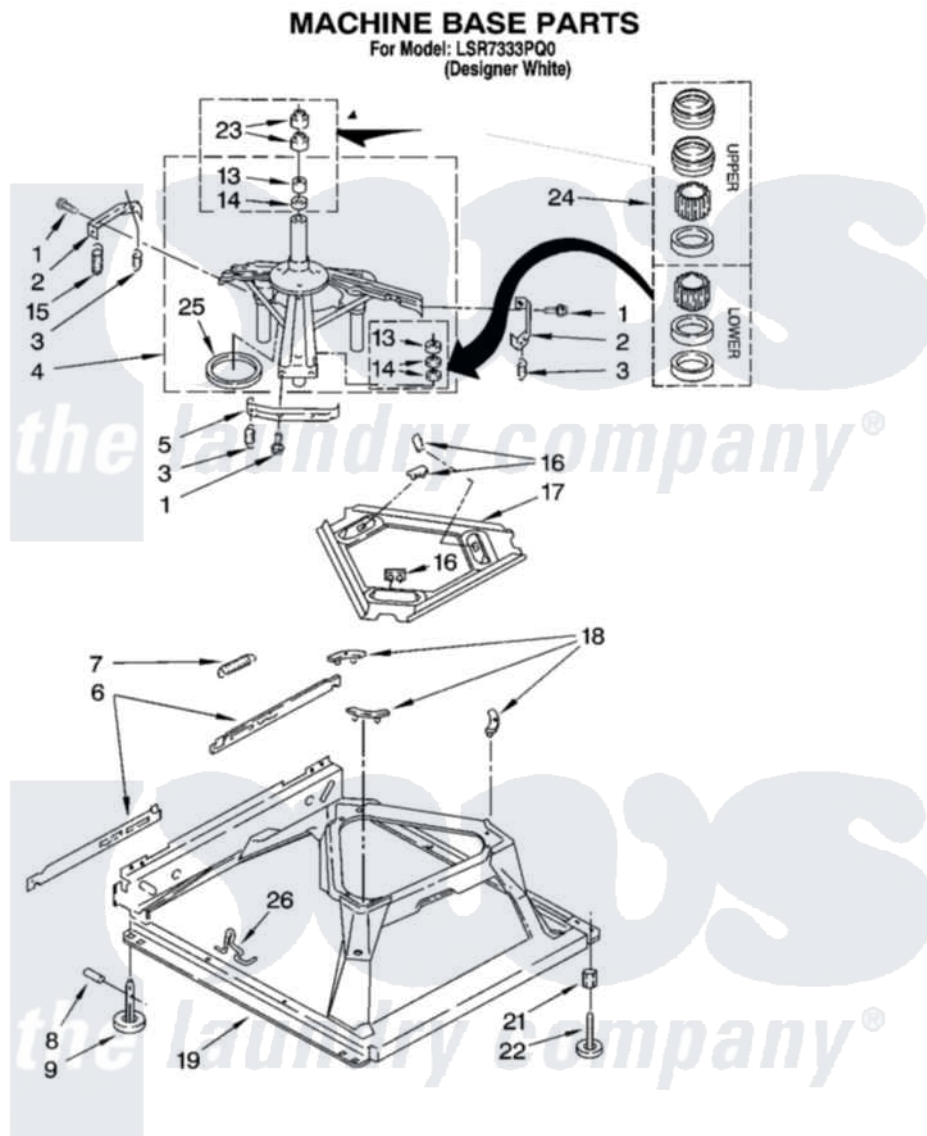

Whirlpool LSR7333PQ0 05 - MACHINE BASE PARTS

8

8180375

Whirlpool [Residential Whirlpool LSR7333PQ0 Washer Parts](#) Parts Diagram 05 - MACHINE BASE PARTS
Click on the part number to view part

Item	Original Part Number	Replaced By	Status	Part Description
1	3400076			Screw, Bracket Mounting
2	64067			Bracket, Spring Outer
3	63907			Spring, Suspension
4	3362087	280184		Support
5	64065			Bracket, Spring Outer
6	63466			Link, Leveling Mechanism
7	62597	8316845		Spring
8	62837			Pin, Knurled
9	62596	285244		Feet-Leveling
13	3347047	8546455		Bearing, Centerpost
14	357409	359449		Seal, Agitator Shaft
15	388492	W10250667		Spring, Counterweight
16	62568	285219		Pad
17	3946509			Plate, Suspension
18	3363660	285744		Pad
19	3946512	285771		Base

21	3359452		Nut, Lock
22	389102	W10001130	Foot, Leveling
23	356934	8577376	Seal, Centerpost
24	285203		Centerpost Bearing Kit
25	63134		Ring, Sound Deadening
26	63806	W10145155	Retainer, Suspension Spring