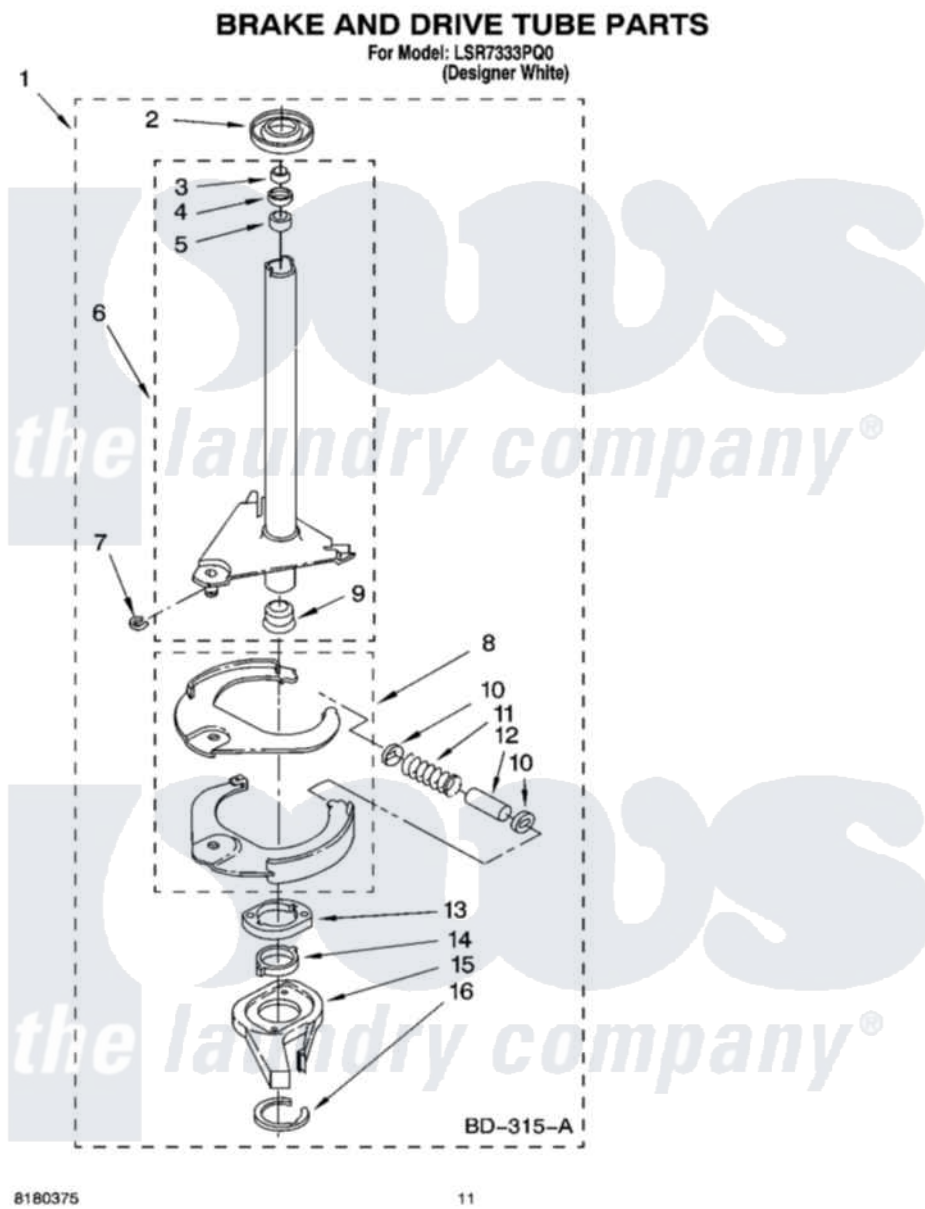

Whirlpool LSR7333PQ0 07 - BRAKE AND DRIVE TUBE PARTS

8180375

11

Whirlpool Residential Whirlpool LSR7333PQ0 Washer Parts Parts Diagram 07 - BRAKE AND DRIVE TUBE PARTS
Click on the part number to view part

Item	Original Part Number	Replaced By	Status	Part Description
1	388952	285792		Basketdrive
2	62658			Ring, Thrust
3	91939			Seal, Shaft
4	356427			Seal, Spin Pinion
5	356937			Spacer, Drive Tube
6	64027	64208		Tube-Spin
7	64035	W10083190		Ring, Retaining
8	64232	285438		Shoe-Brake
9	62703	8546462		"T" Bearing, Spin Tube
10	62648	285658		Sleeve
11	387806		Not Available	Spring, Brake
12	62909	285658		Sleeve
13	63023	8546461		Cam, Brake Release
14	63022			Sleeve, Cam
15	64194	285790		Lining
16	90368	W10083200		Ring, Retaining

" N/A

Not Available

FOLLOWING PARTS NOT
ILLUSTRATED

" [285208](#)

Lubricant