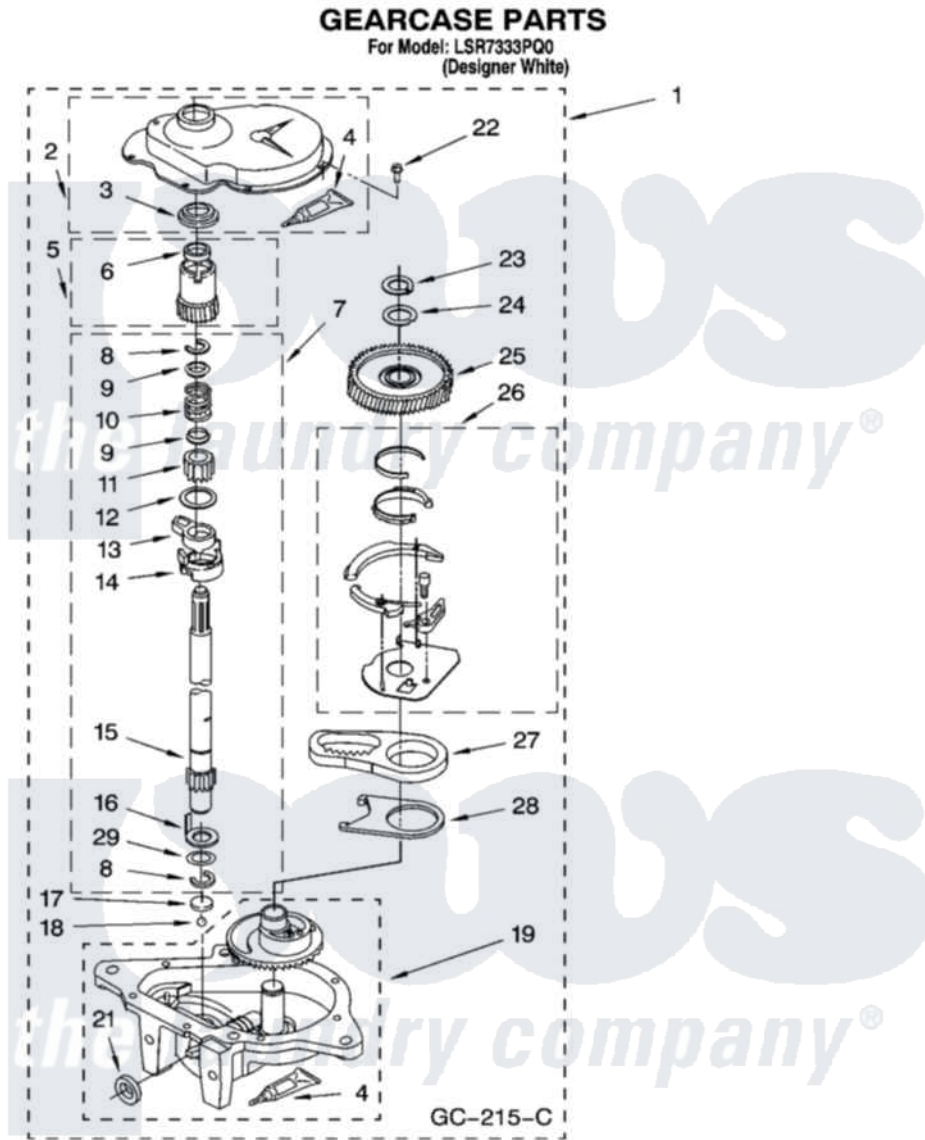

Whirlpool LSR7333PQ0 08 - GEARCASE PARTS

12

8180375

Whirlpool Residential Whirlpool LSR7333PQ0 Washer Parts Parts Diagram 08 - GEARCASE PARTS
Click on the part number to view part

Item	Original Part Number	Replaced By	Status	Part Description
1	3360630	3360629		Gearcase
2	285202			Cover, Gearcase
3	3349985			Seal, Gearcase Cover
4	285195			Sealer Sealer, Gasket
5	63320	285362		Gear and Pinion
6	356427			Seal, Spin Pinion
7	389387			Shaft, Agitator
8	90369		Not Available	Ring, Retaining (2)
9	62677			Retainer, Spring
10	62676			Spring, Agitator
11	63273	285509		Shaft, Agitator
12	62619			Washer, Agitator Gear
13	62580	285206		Cam-Agitator
14	62581	285206		Cam-Agitator
15	285509			Shaft, Agitator
16	62618			Washer, Cam Thrust

17	16018	285205	Bearing
18	85529	285205	Bearing
19	389230	285515	Gearcase
21	285352		Seal Kit, Thrust Plug
22	3351614		Screw, Gearcase Cover Mounting
23	3362552	285765	Ring-Retr
24	285735	285766	Washer Kit, Thrust
25	62570	285362	Gear and Pinon
26	388253	999516	Shelf-Glas
27	3349296	8546456	Rack, Connecting
28	62621		Actuator, Shift
29	388815		Washer, Intermediate 1 3976263 Miscellaneous Parts Bag 2 3976300 Washer, Inlet Hose 3 3366913 Clamp, Hose