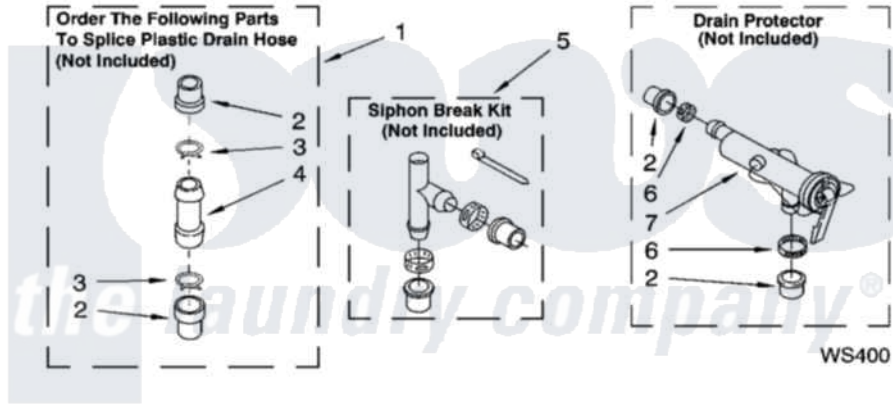

WATER SYSTEM PARTS

For Model: LSR7333PQ0
(Designer White)

8180375

13

Whirlpool [Residential Whirlpool LSR7333PQ0 Washer Parts](#) Parts Diagram 09 - WATER SYSTEM PARTS
Click on the part number to view part

Item	Original Part Number	Replaced By	Status	Part Description
1	285442			Water System Parts
2	285321			Water System Parts
3	370447	285655		Clamp, Hose
4	16272			Connector, Straight
5	285320			Water System Parts
6	65349	285655		Clamp, Hose
7	367031			Water System Parts