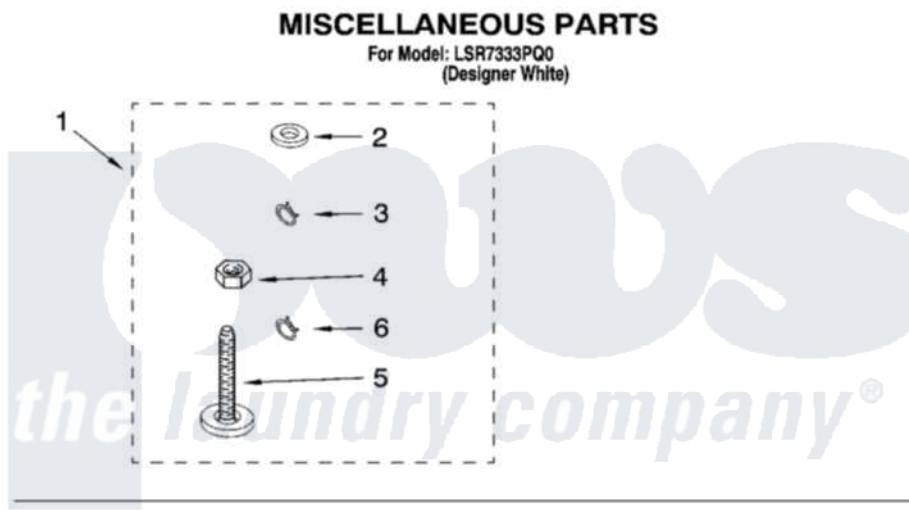

Whirlpool LSR7333PQ0 10 - MISCELLANEOUS PARTS OPTIONAL PARTS (NOT INCLUDED)

Whirlpool [Residential Whirlpool LSR7333PQ0 Washer Parts](#) Parts Diagram 10 - MISCELLANEOUS PARTS OPTIONAL PARTS (NOT INCLUDED)

[Click on the part number to view part](#)

Item	Original Part Number	Replaced By	Status	Part Description
1	3976263	285654		Parts-Misc
2	3976300	16123		Washer Inlet-Hose Miscellaneous Parts Must be Ordered Separately.
3	3366912	356138		Clamp, Hose
4	3359452			Nut, Lock
5	389102	W10001130		Foot, Leveling
6	3366913	3357331		Clamp, Drain
"	72017			Paint, Touch-Up
"	350938			Paint, Pressurized Spray B
"	350930			Paint, Pressurized Spray B
"	799344			Paint, Touch-Up)
"	N/A		Not Available	OIL
"	350572			Oil
"	N/A		Not Available	LUBRICANT