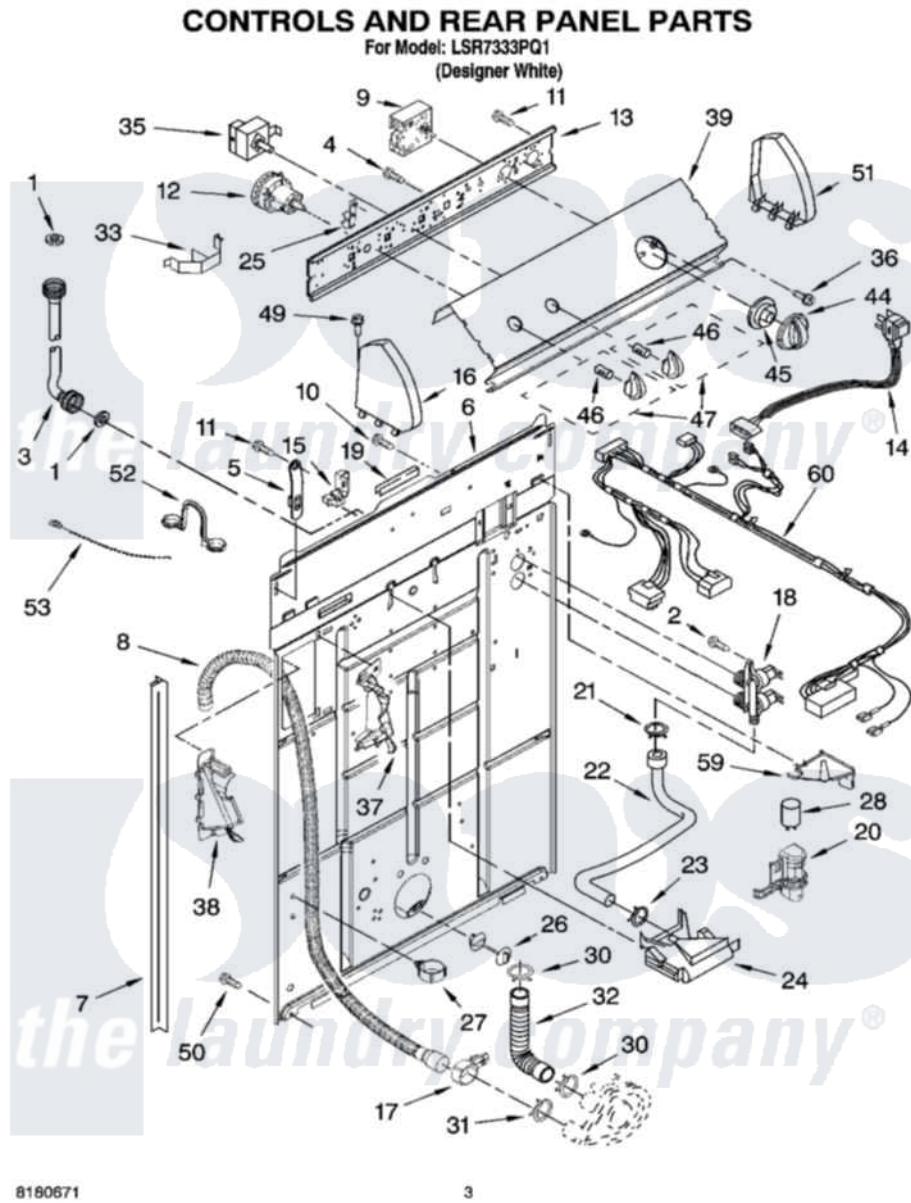

Whirlpool LSR7333PQ1 02 - CONTROLS AND REAR PANEL PARTS

Whirlpool Residential Whirlpool LSR7333PQ1 Washer Parts Parts Diagram 02 - CONTROLS AND REAR PANEL PARTS
Click on the part number to view part

Item	Original Part Number	Replaced By	Status	Part Description
1	3976300	16123		Washer Inlet-Hose Miscellaneous Parts Must be Ordered Separately.
2	9740848			Screw, Mixing Valve Mounting
3	8571377	89503		Hose-Inlet
"	8571378	89503		Hose-Inlet
4	3400073			Screw, Ground
5	8568314			Strap, Console
6	8318015			Panel, Rear
7	62747			Pad, Rear Panel
8	8559373	W10096921		Drain Hose Assembly
9	8546685			Timer, Control
10	3351614			Screw, Gearcase Cover Mounting
11	90767			Screw, 8A X 3/8 HeX Washer Head Tapping
12	3366848	W10339229		Switch-WL
13	3948608			Bracket, Control

14	661661	285800	Cord-Power
15	3952821	285777	Relief-Str
16	8271365	279962	Endcap
17	8541668		Clamp, Hose
18	3952164	285805	Valve-Inlet
19	303294	3367669	Protector, Edge
20	8318046		Clip, Capacitor
21	301958	596669	Clamp, Manifold
22	8541607	3357328	Hose, Vacuum Break
23	370450	596669	Clamp, Manifold
24	387606	3360977	Break-Vac
25	8317975		Restraint, Harness
26	8519200		Support, Rear Panel
27	8541667		Clamp, Hose
28	661606	8572717	Capacitor, Motor Start
30	3363366	616099	Clamp
31	8317496	285655	Clamp, Hose
32	3951449	285871	Hose
33	8055003		Clip, Harness And Pressure Switch
35	661612	W10168256	Switch, Water Temperature
36	3400818		Screw, Timer Mounting
37	8541669		Bucket, Drain Hose
"	BLANK	Not Available	(Left Half)
38	8541658		Bucket, Drain Hose
"	BLANK	Not Available	(Right Half)
39	3956551		Panel, Console
44	8544943		Knob, Timer
45	8544947		Dial, Timer
46	8536939		Clip, Knob
47	8544935		Knob, Control
49	388326		Screw, 8-18 X 1.25
50	62863	3390631	Screw, 10-16 X 3/8
51	8271359	279962	Endcap
52	8541672	8577378	U-Bend, Drain Hose
53	3347868	W10339879	Tie, Cable
59	8539874		Shield, Suds
60	3957014		Harness, Wiring