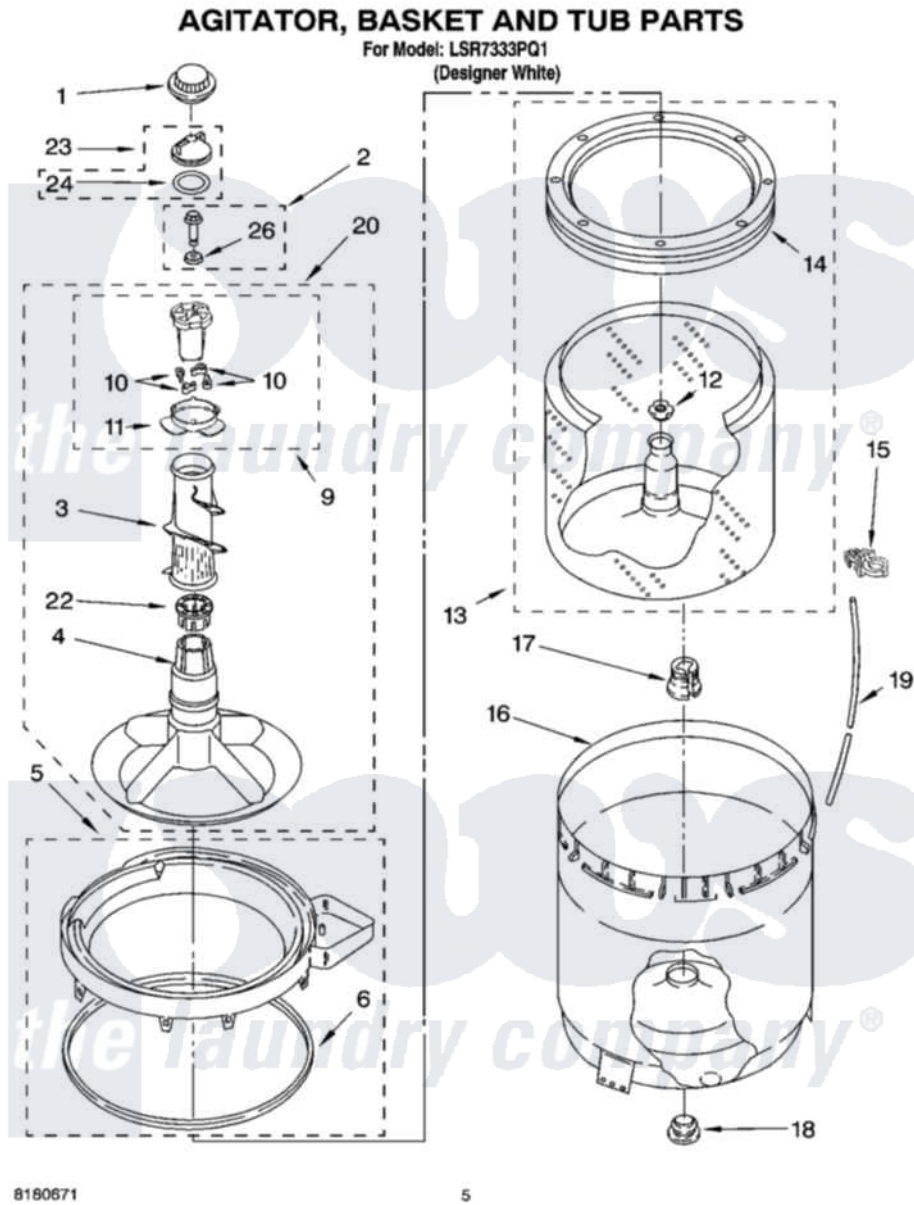

Whirlpool LSR7333PQ1 03 - AGITATOR, BASKET AND TUB PARTS

Whirlpool [Residential Whirlpool LSR7333PQ1 Washer Parts](#) Parts Diagram 03 - AGITATOR, BASKET AND TUB PARTS

[Click on the part number to view part](#)

Item	Original Part Number	Replaced By	Status	Part Description
1	3355758			Cap, Agitator
2	358237			Screw And Washer
3	3348752			Mover, Clothes
4	3347288			Agitator
5	8528150	W10445870		Ring-Tub
6	3976308			Gasket, Tub Ring
9	3363663	285811		Cam-Agitator
10	3366877	80040		Dog-Agitator
11	3363661			Bearing, Driven Cam
12	21366			Nut, Spanner
13	8526017	W10389329		Clothes Container, Assembly
14	8519788	387240		Ring, Balance
15	2219077			Clip, Pressure Switch Hose
16	63849			Strain Relief, Power Cord
17	389140			Tub Block, Basket Drive
18	383727			Gasket, Centerpod

19	3347780	353244	Hose, Pressure Switch
20	3348117	285565	Agitator
22	3350389	285587	Washer
23	3354733	W10074580	Cap, Barrier
24	3348855	W10072840	Fabric Softener
26	3949550		Washer