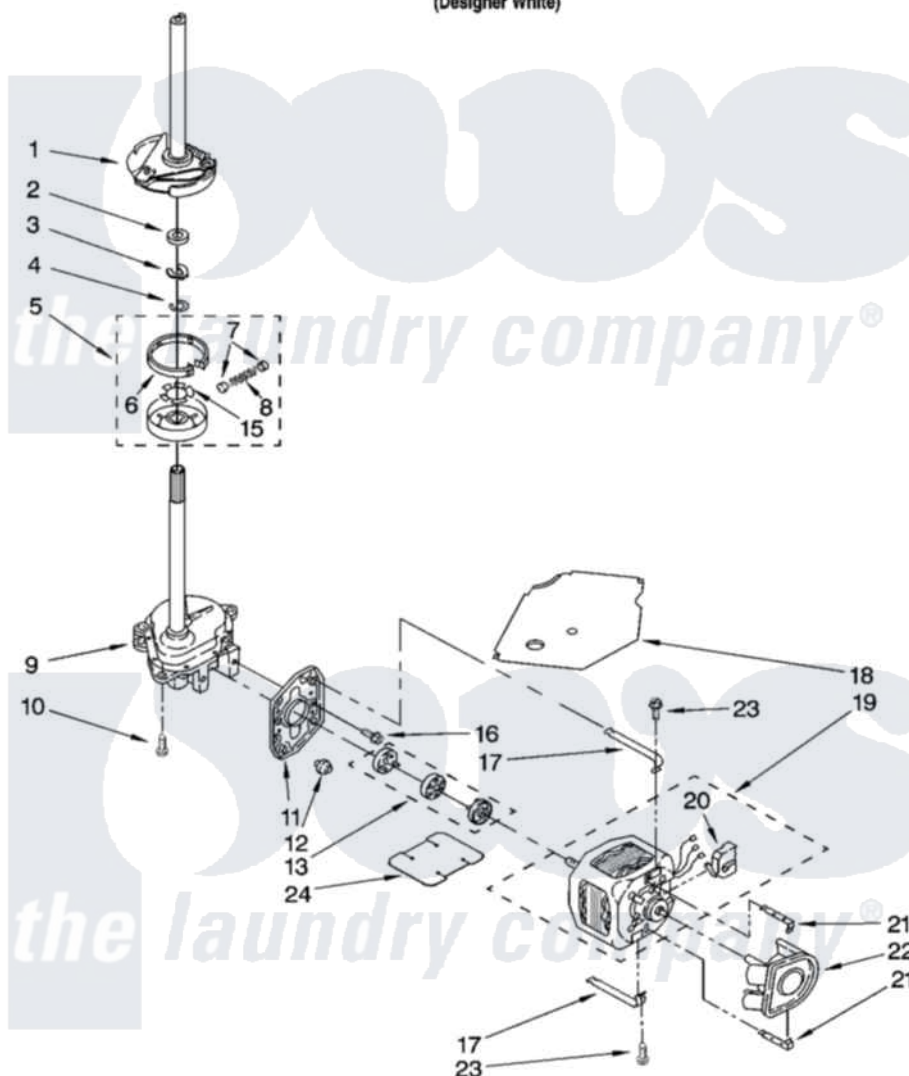

Whirlpool LSR7333PQ1 04 - BRAKE, CLUTCH, GEARCASE, MOTOR AND PUMP PARTS

BRAKE, CLUTCH, GEARCASE, MOTOR AND PUMP PARTS

For Model: LSR7333PQ1
(Designer White)

8180671

7

Whirlpool [Residential Whirlpool LSR7333PQ1 Washer Parts](#) Parts Diagram 04 - BRAKE, CLUTCH, GEARCASE, MOTOR AND PUMP PARTS
Click on the part number to view part

Item	Original Part Number	Replaced By	Status	Part Description
1	388952	285792		Basketdrive
2	63292			Washer, Spin Tube Thrust
3	62697	W10080230		Ring, Spin Tube Support
4	63283	285353		Ring
5	3951311	285785		Clutch
6	3951308	285790		Lining
7	62646			Cap, Clutch Spring
8	3946792			Spring And Damper Assembly
9	3360630	3360629		Gearcase
10	3357334	3400516		Screw Anti-Rattle
11	62611			Plate, Motor Mount To Gearcase
12	62691			Grommet, Motor
13	285753	285753A		Coupling
15	3355454			Clip, Main Drive

16	3400516		Screw Anti-Rattle
17	3349637	W10086010	Retainer, Motor
18	3362089		Shield, Tub To Motor
19	8528157	661600	Motor, Main Drive
20	3952056		Switch, Main Drive Motor
21	8546127		Retainer, Pump
22	3363394		Pump
23	3387485	273556	Screw, 10-16 X 5/8
24	3946532		Shield, Motor