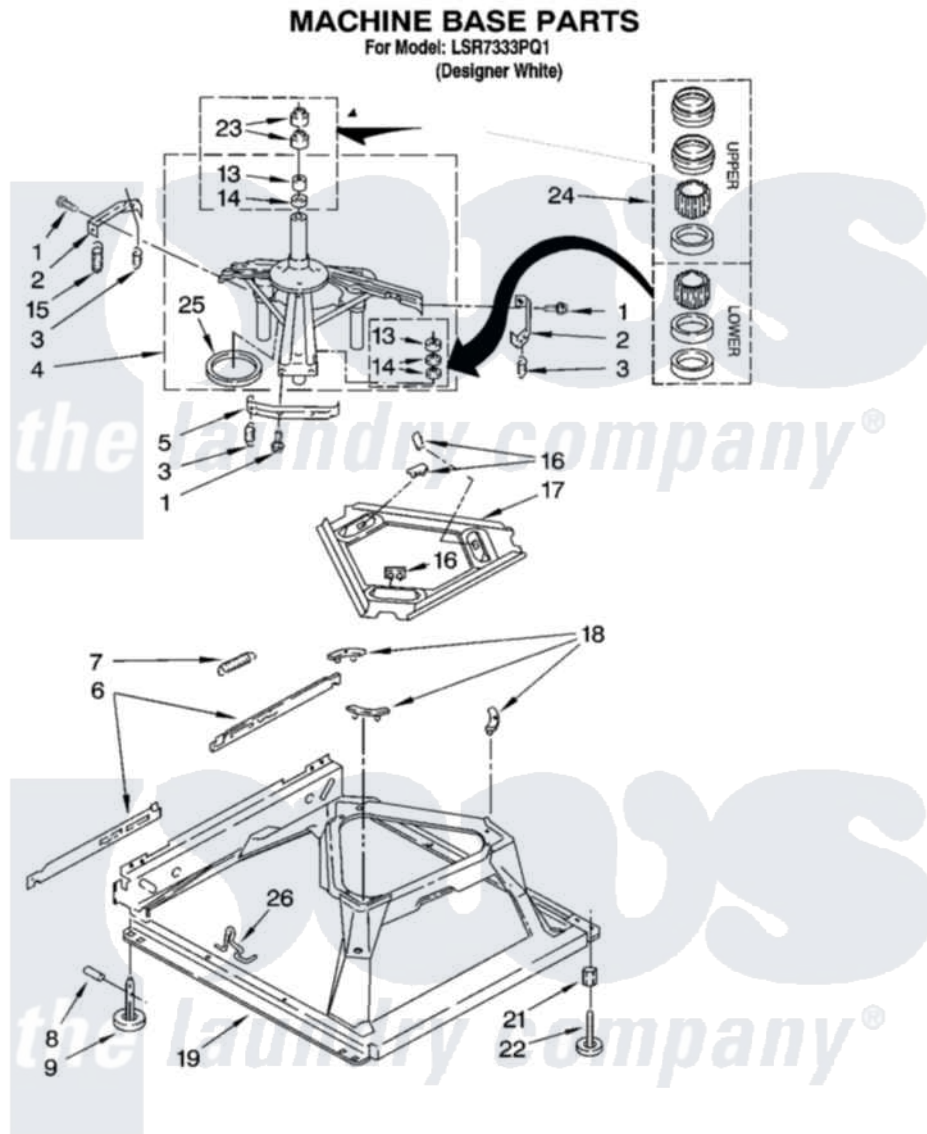

Whirlpool LSR7333PQ1 05 - MACHINE BASE PARTS

8

8180671

Whirlpool [Residential Whirlpool LSR7333PQ1 Washer Parts](#) Parts Diagram 05 - MACHINE BASE PARTS
Click on the part number to view part

Item	Original Part Number	Replaced By	Status	Part Description
1	3400076			Screw, Bracket Mounting
2	64067			Bracket, Spring Outer
3	63907			Spring, Suspension
4	8575214	280184		Support
5	64065			Bracket, Spring Outer
6	63466			Link, Leveling Mechanism
7	62597	8316845		Spring
8	62837			Pin, Knurled
9	62596	285244		Feet-Leveling
13	3347047	8546455		Bearing, Centerpost
14	357409	359449		Seal, Agitator Shaft
15	388492	W10250667		Spring, Counterweight
16	62568	285219		Pad
17	3946509			Plate, Suspension
18	3363660	285744		Pad
19	3946512	285771		Base

21	3359452		Nut, Lock
22	389102	W10001130	Foot, Leveling
23	356934	8577376	Seal, Centerpost
24	285203		Centerpost Bearing Kit
25	63134		Ring, Sound Deadening
26	63806	W10145155	Retainer, Suspension Spring